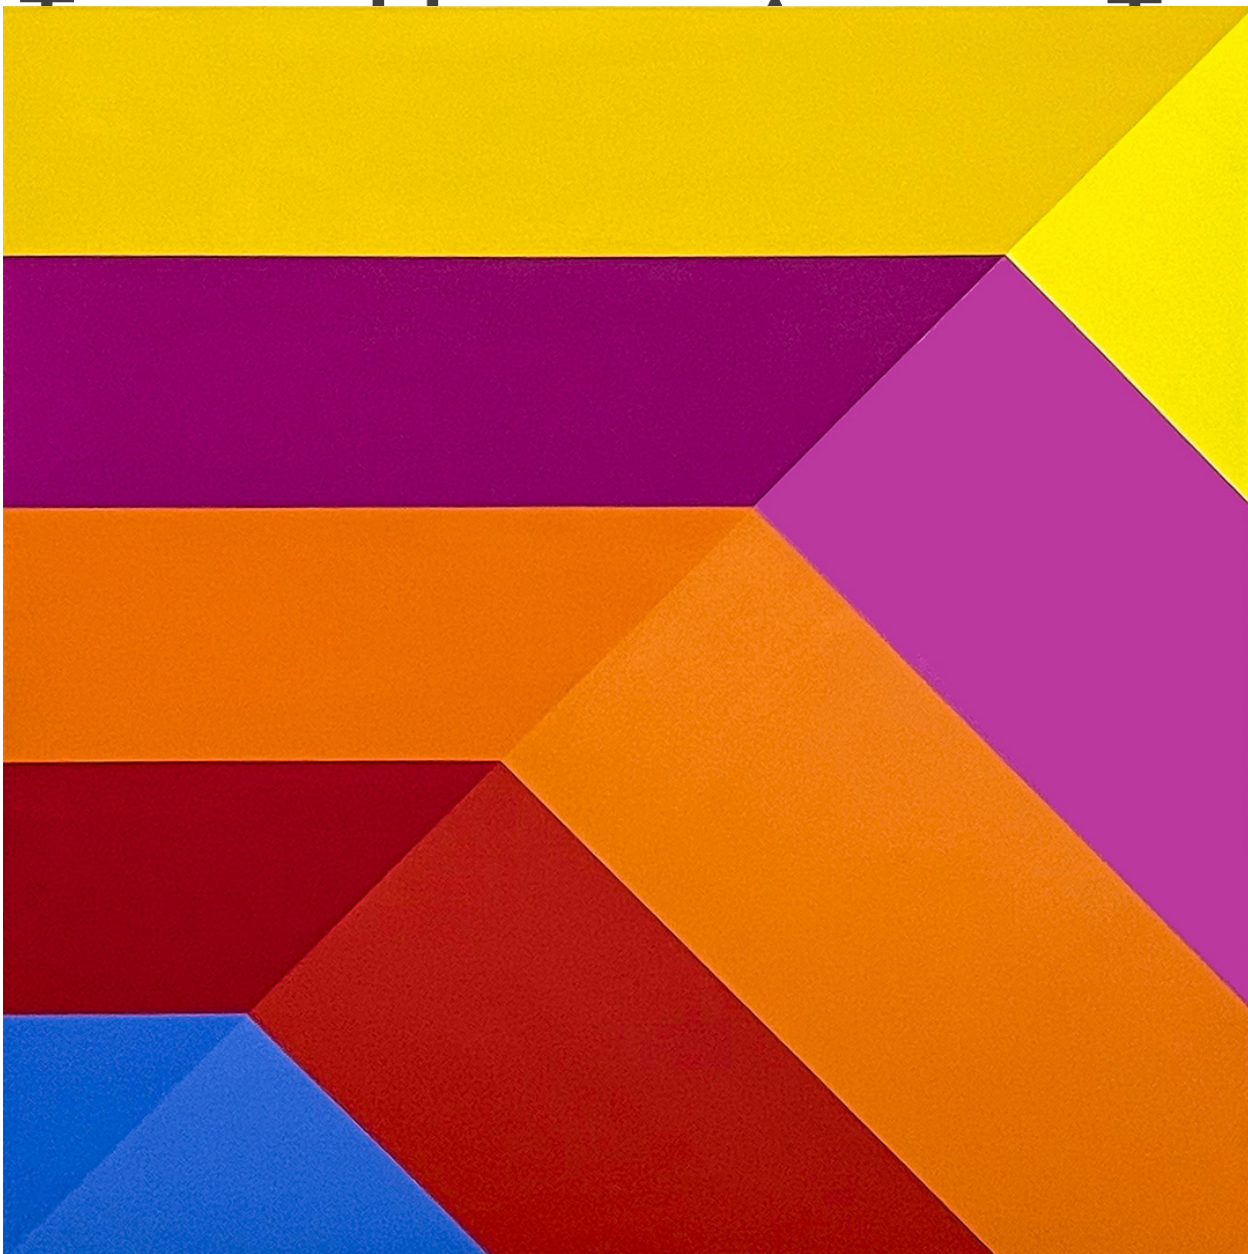

M

A

R

G

A

C

E

Heidi Spector, *How Do You Like Your Love I*, 2022
Acrylic with resin on birch panel, 30 x 30 x 2 inches (76 x 76 x 5 cm)