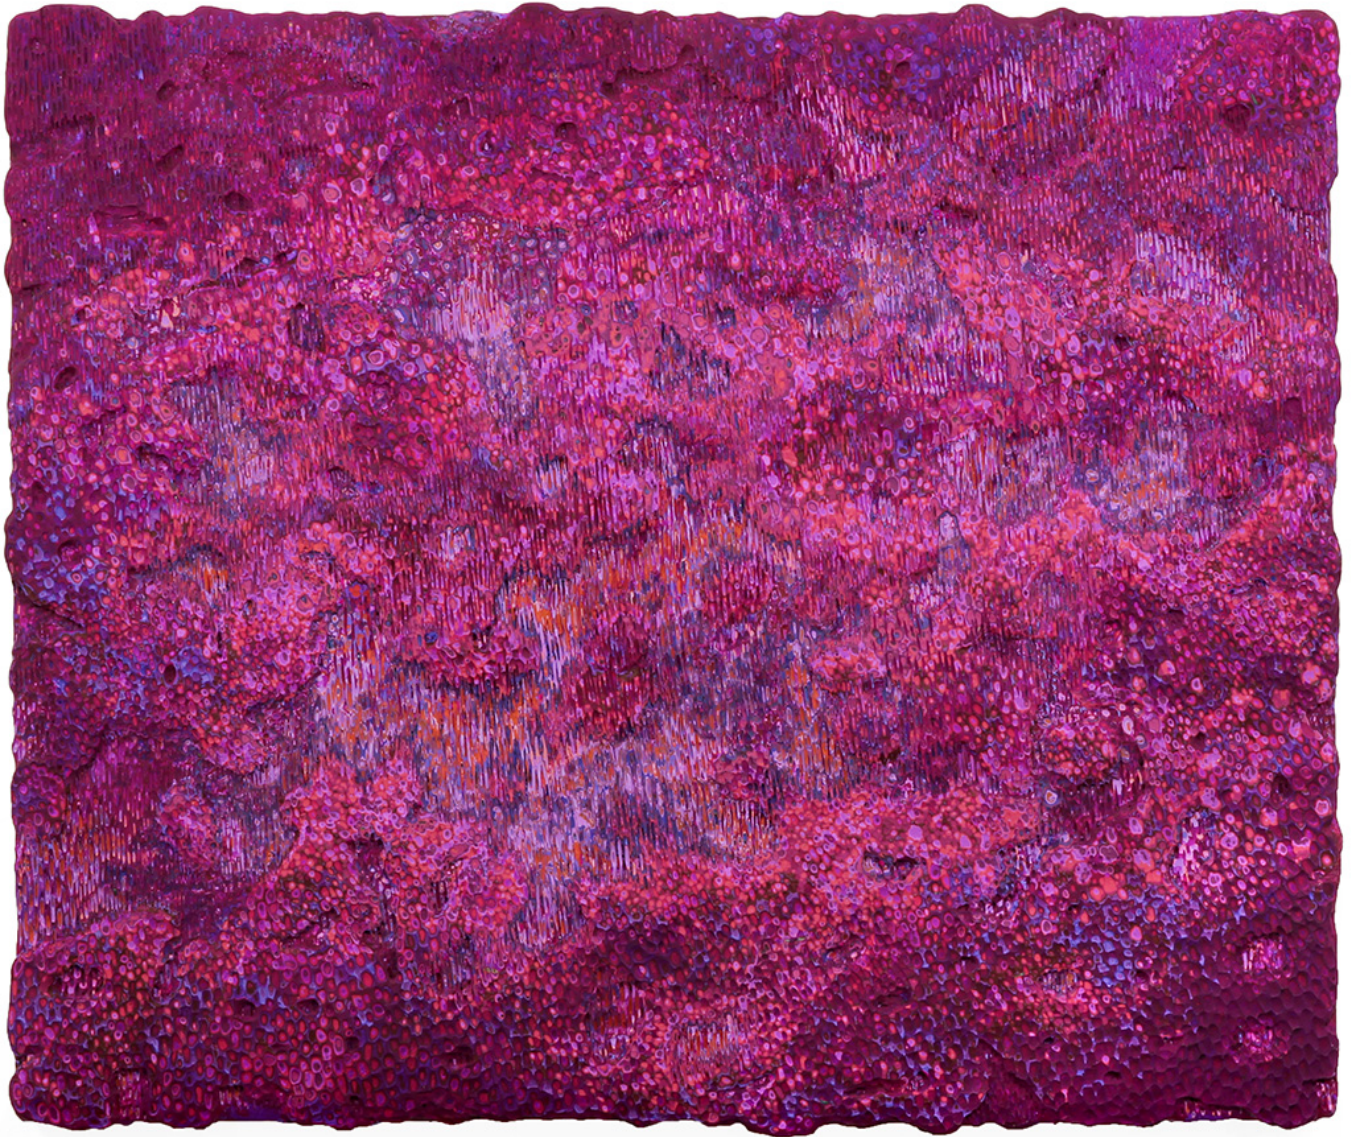

—

C

E

Karin Waskiewicz, *Komorebi III*, , 2020
Acrylic on wood panel, 20 x 24 inches (50.8 x 70 cm)