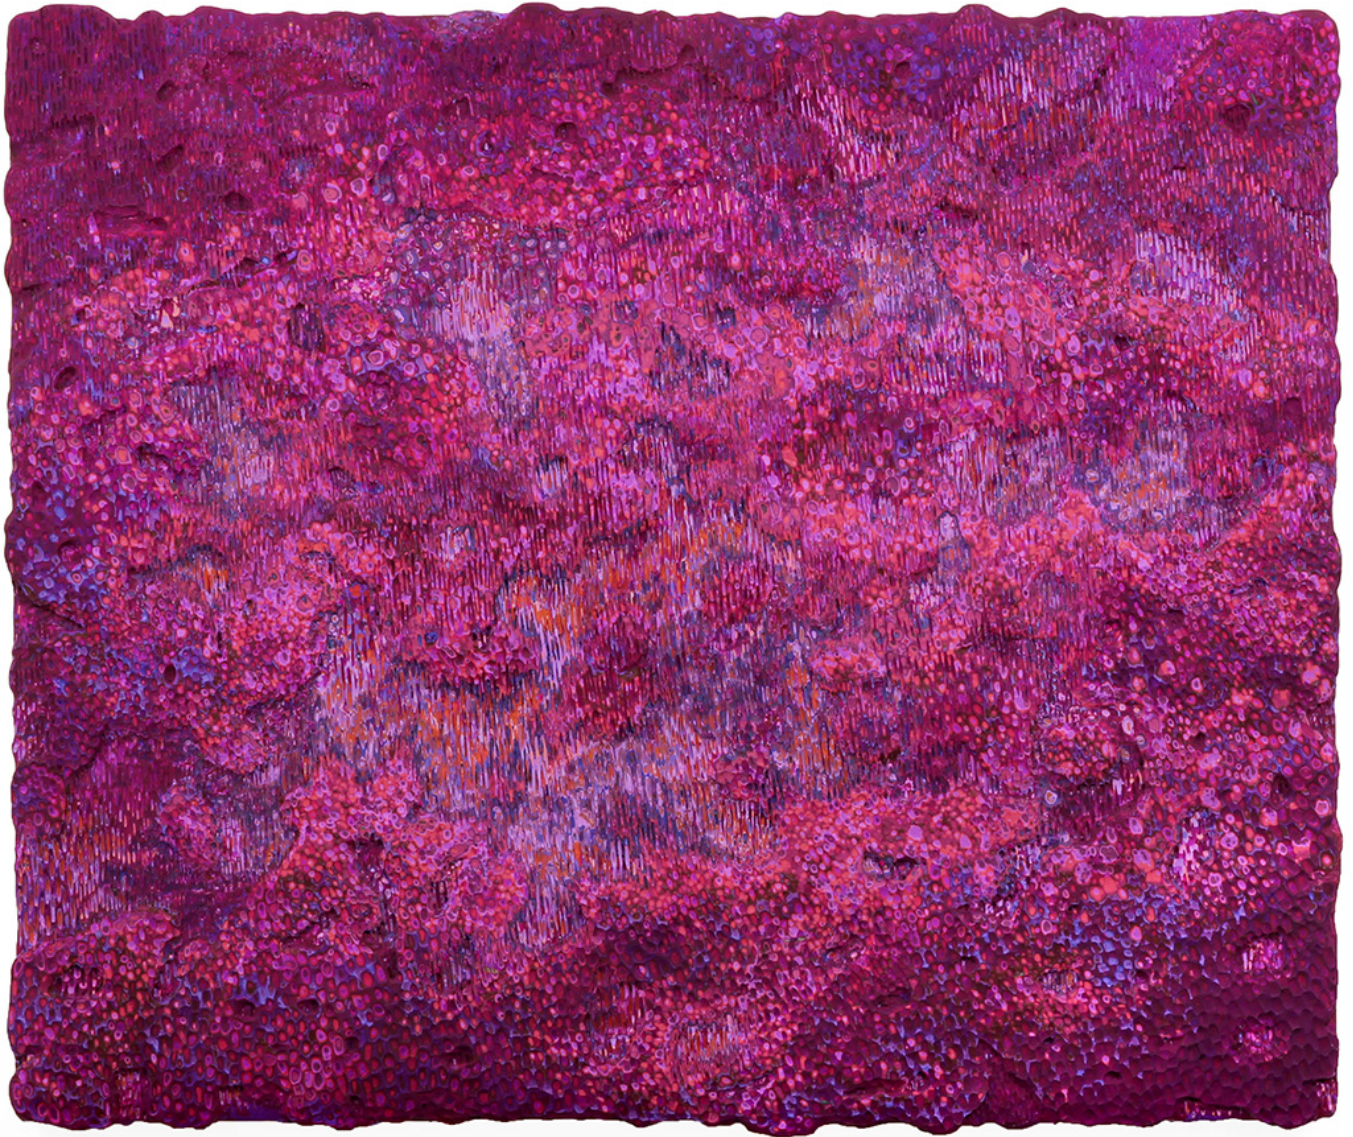

-

C

E

Karin Waskiewicz, *Komorebi III*, , 2020  
Acrylic on wood panel, 20 x 24 inches (50.8 x 70 cm)