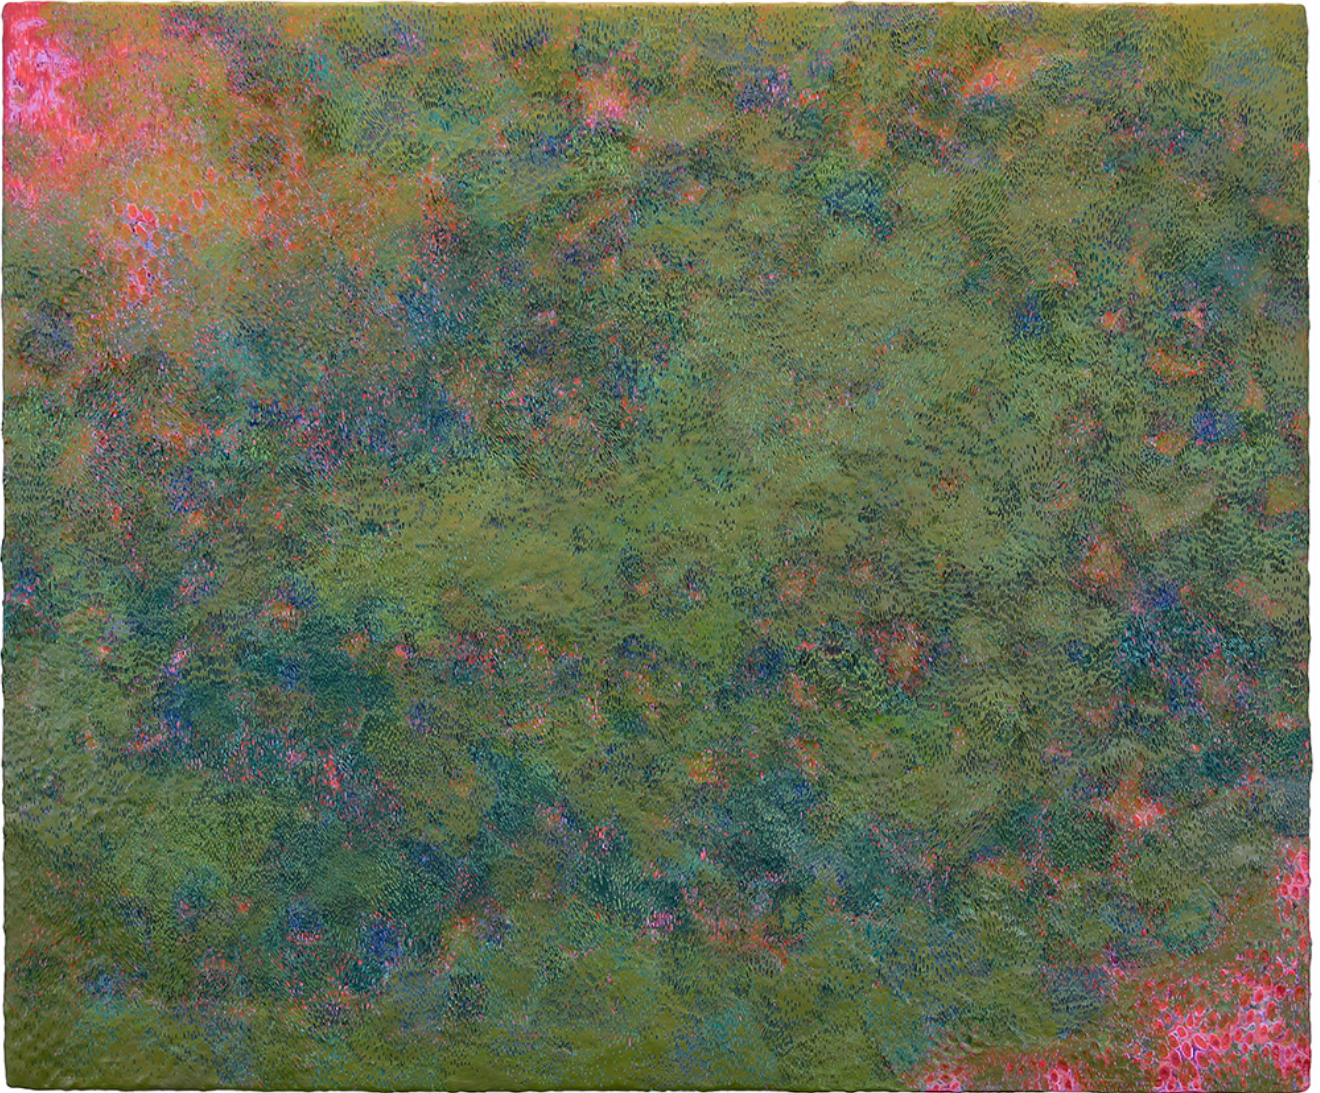

—

C

E

Karin Waskiewicz, *Komorebi IV*, 2021
Acrylic on wood panel, 40 x 48 inches (101.6 x 20.3 cm)