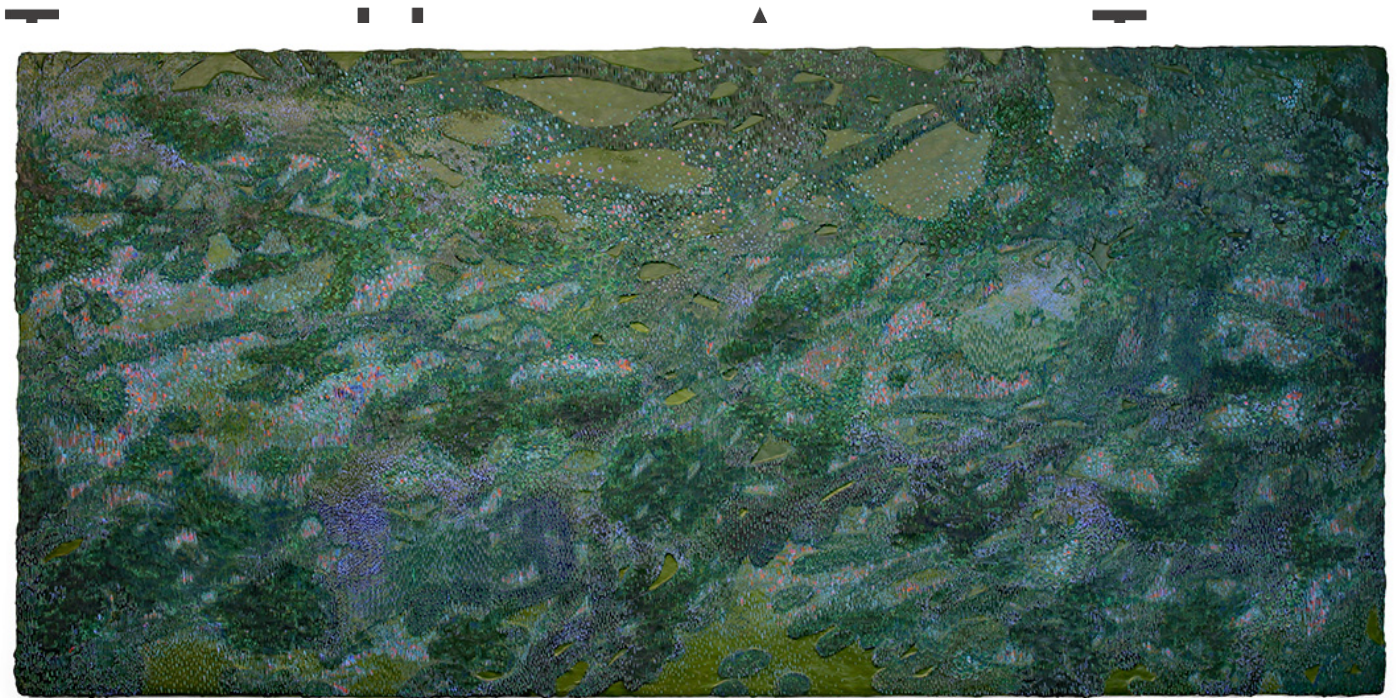

M

A

R

G

A

C

E

Karin Waskiewicz, *Komorebi I*, 2020
Acrylic on wood panel, 30 x 70 inches (76.2 x 177.8 cm)