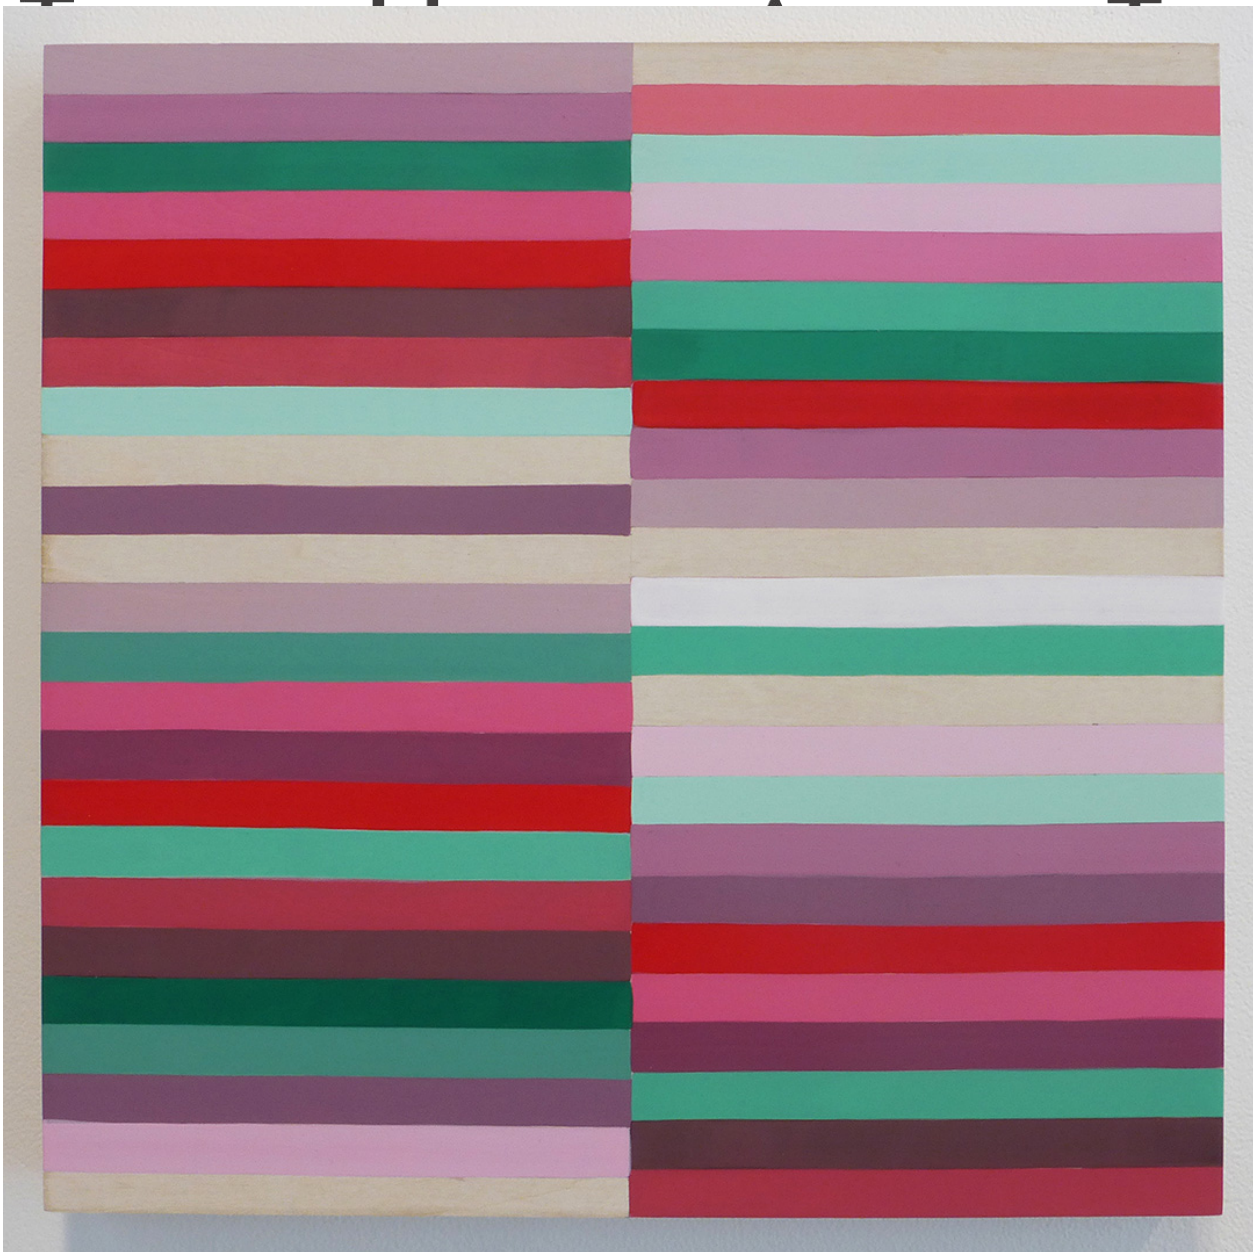

M

A

R

G

A

C

E

Cheonae Kim, *Rhapsody on the Theme of Spring 1*, 2021
Flashe on wood, 12 x 12 inches (30.5 x 30.5 cm)