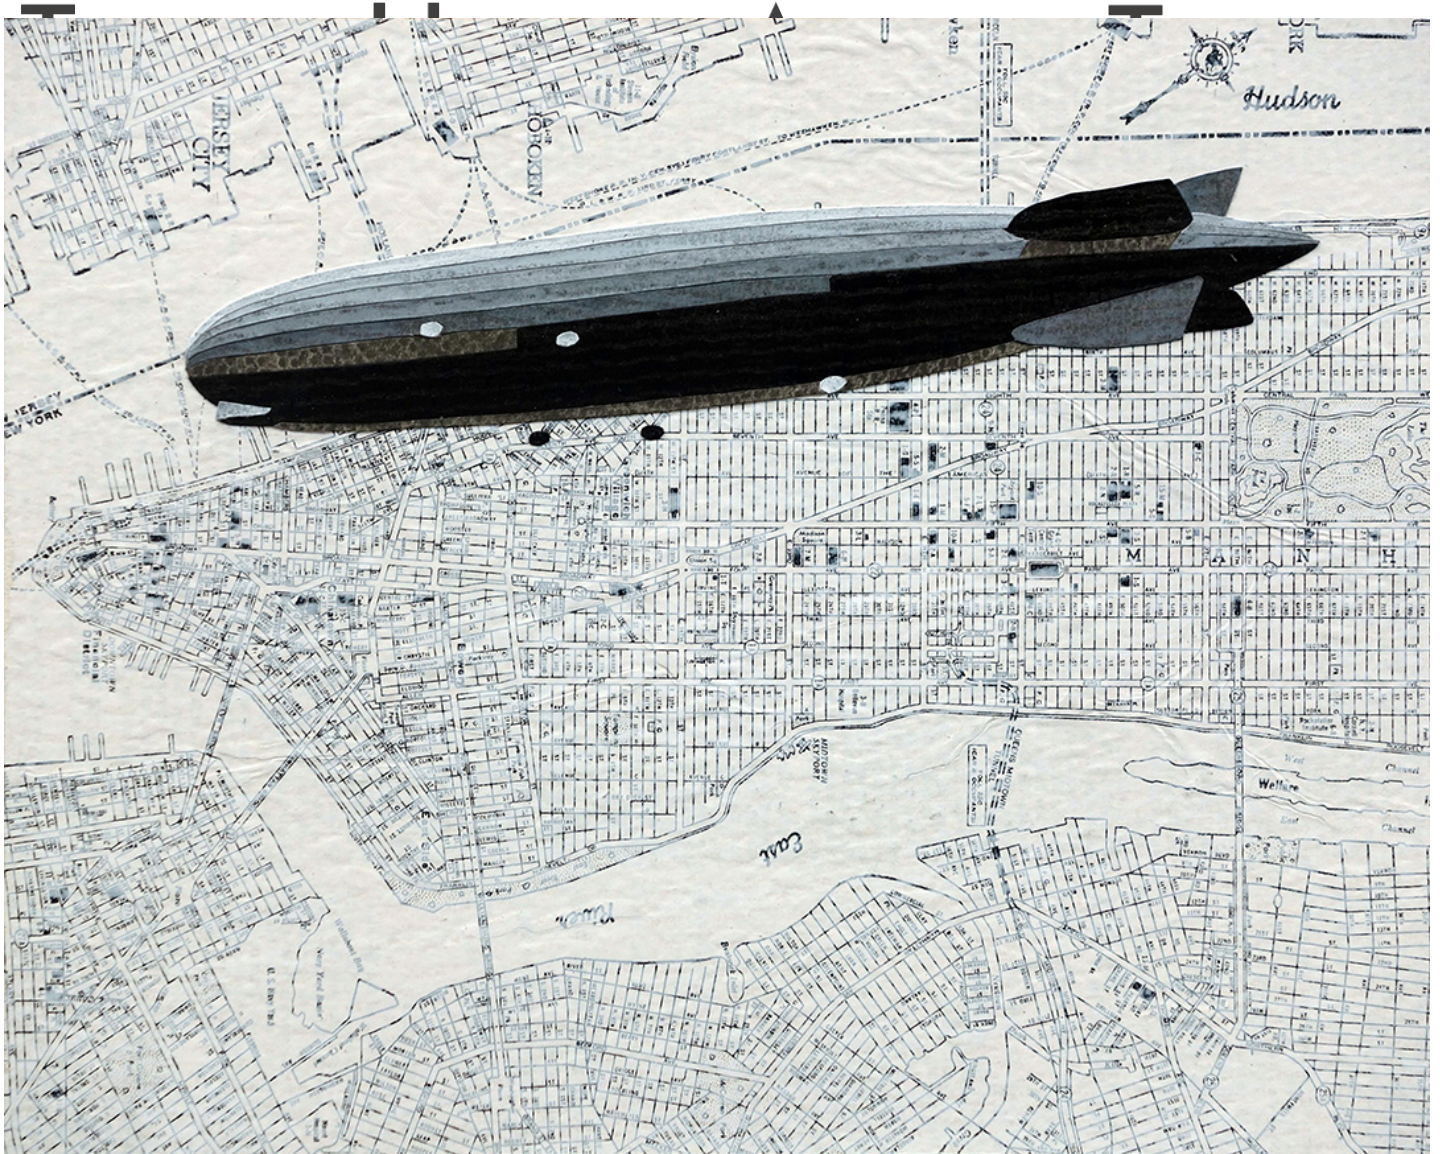

M

A

R

G

A

C

E

William Steiger, *Dirigible Manhattan*, 2020

Collage of cut paper, vintage maps, gouache and glue mounted on panel, 8 x 10 inches