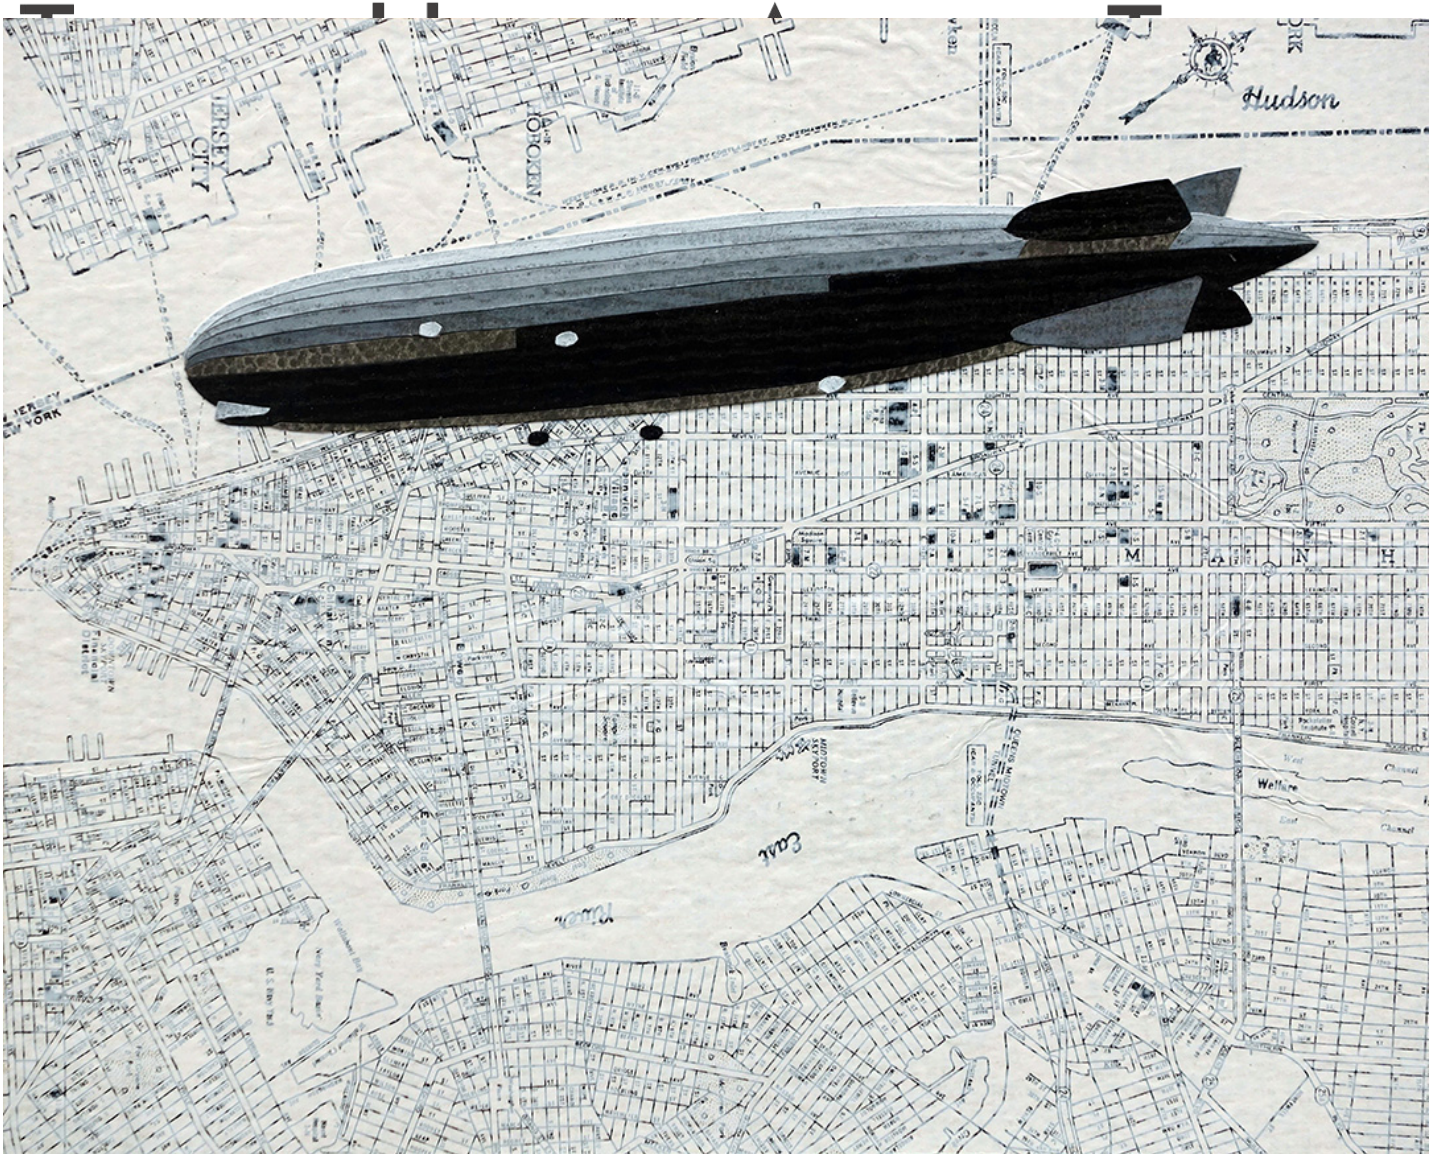

M

A

R

G

A

C

E

William Steiger, *Dirigible Manhattan*, 2020

Collage of cut paper, vintage maps, gouache and glue mounted on panel, 8 x 10 inches