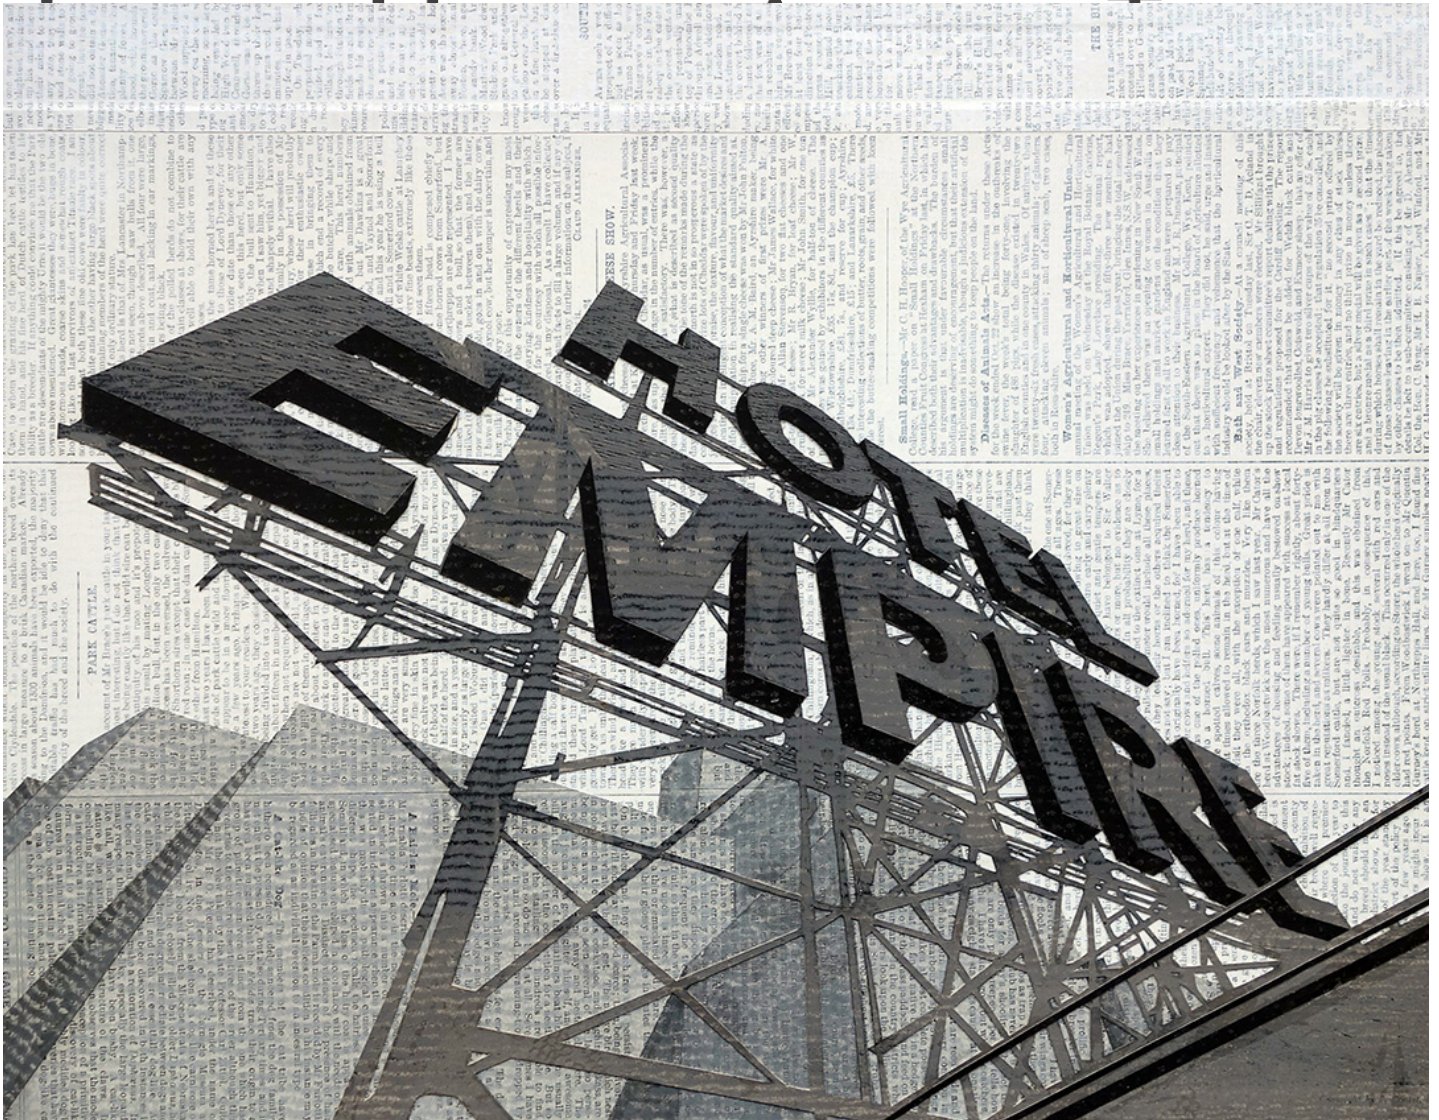

M

A

R

G

A

William Steiger, *Hotel Empire*, 2020

Collage of cut and found paper, gouache and glue mounted on panel, 11 x 14 inches