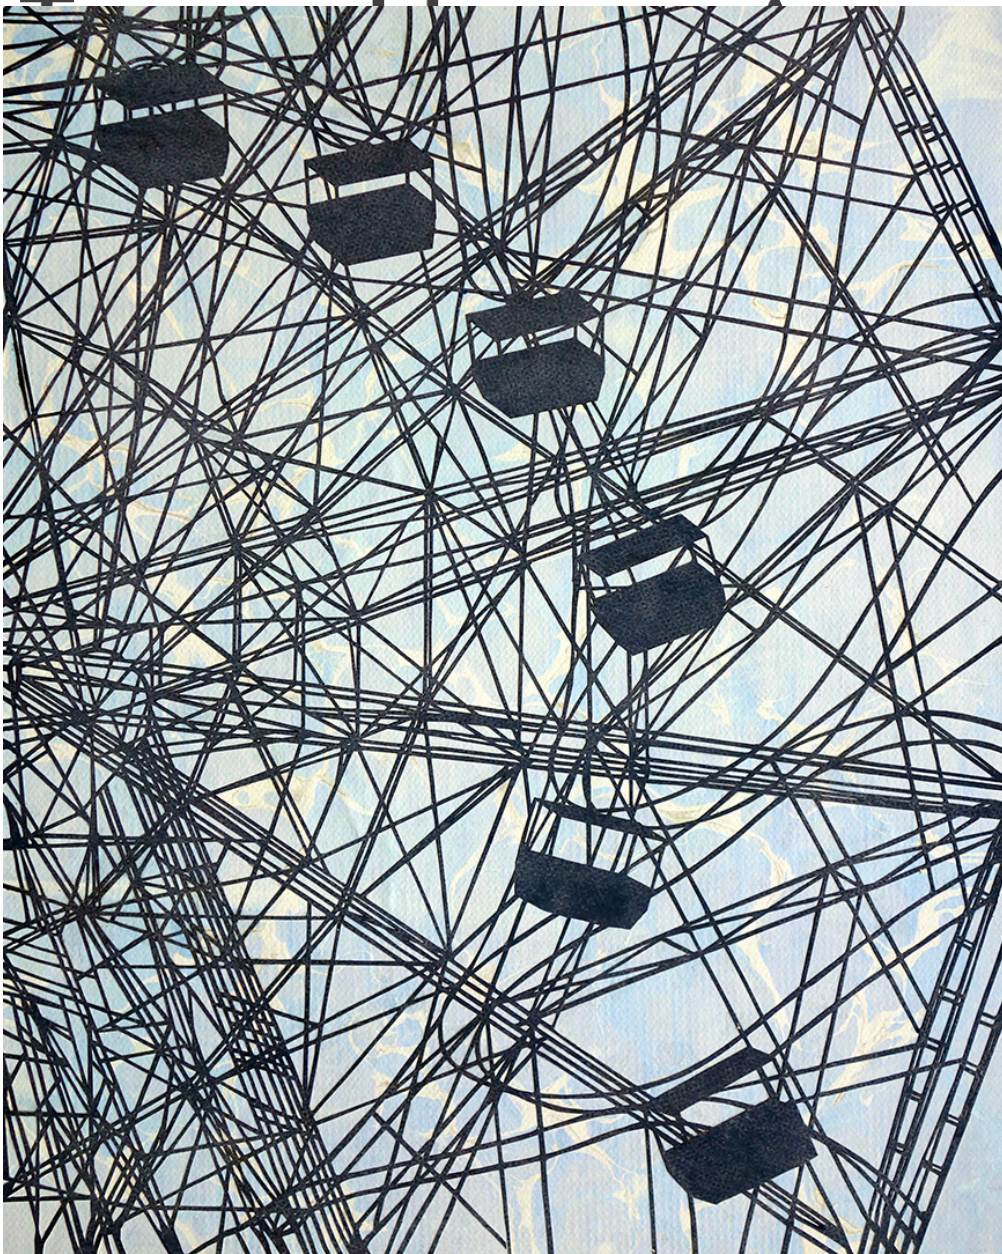

M

A

R

G

A

T

C

J

E

William Steiger, *Wonderwheel*, 2020
Collage of cut paper, hand marbled paper, gouache and glue
mounted on panel, 20 x 16 inches