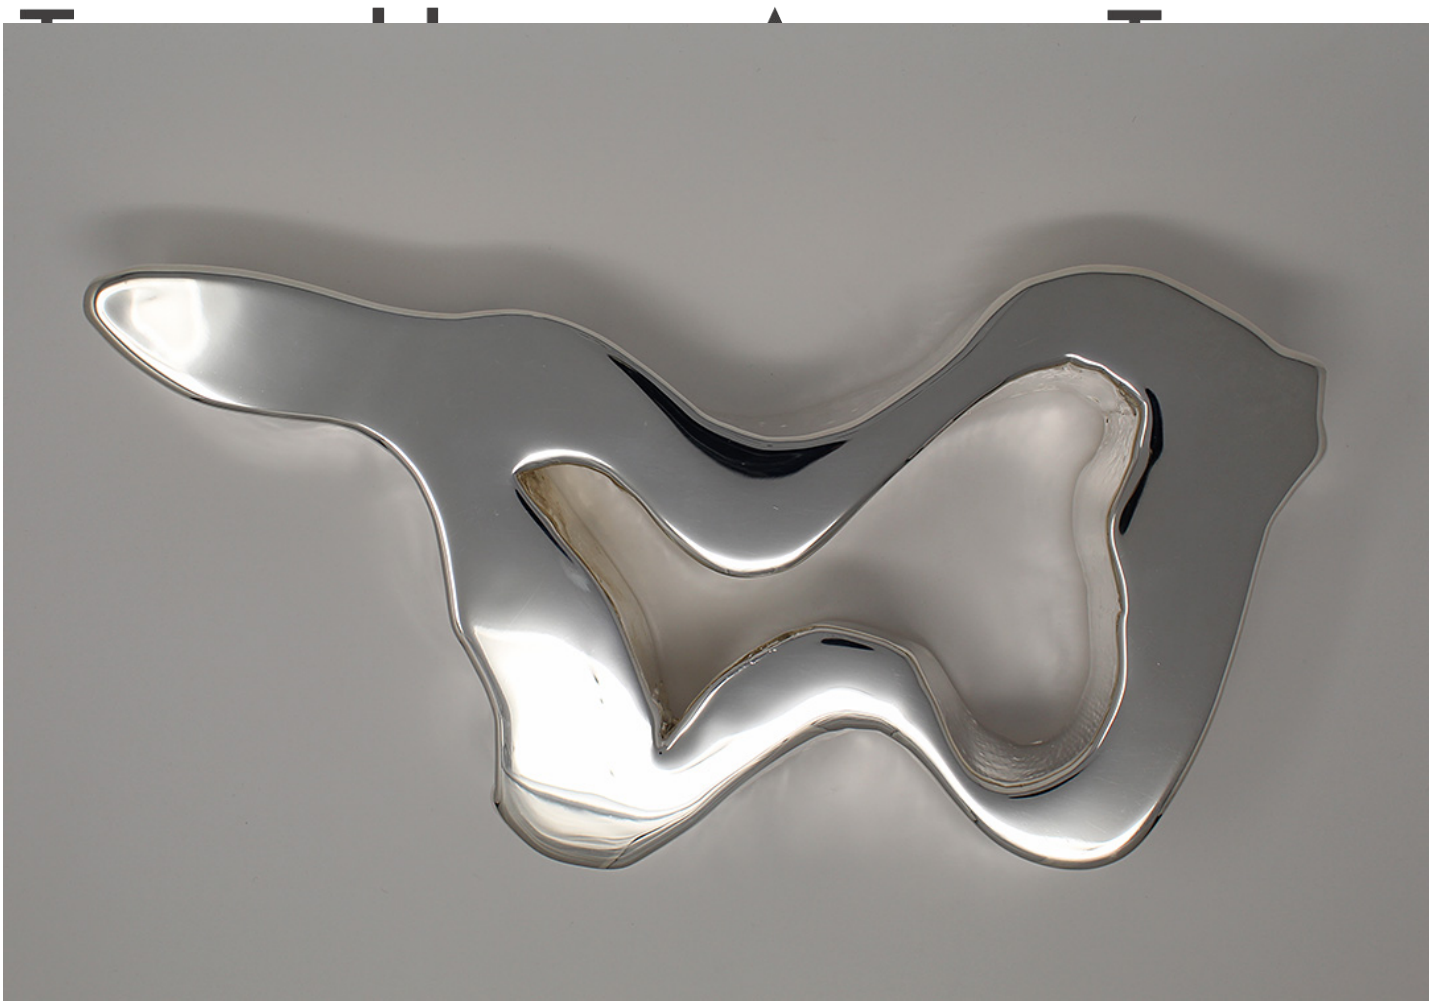

M

A

R

G

A

C

E

Brice Brown, *Leg*, 2020

Sterling silver on foam, 15 x 6.5 x 2 inches (38.1 x 16.5 x 5.1 cm)