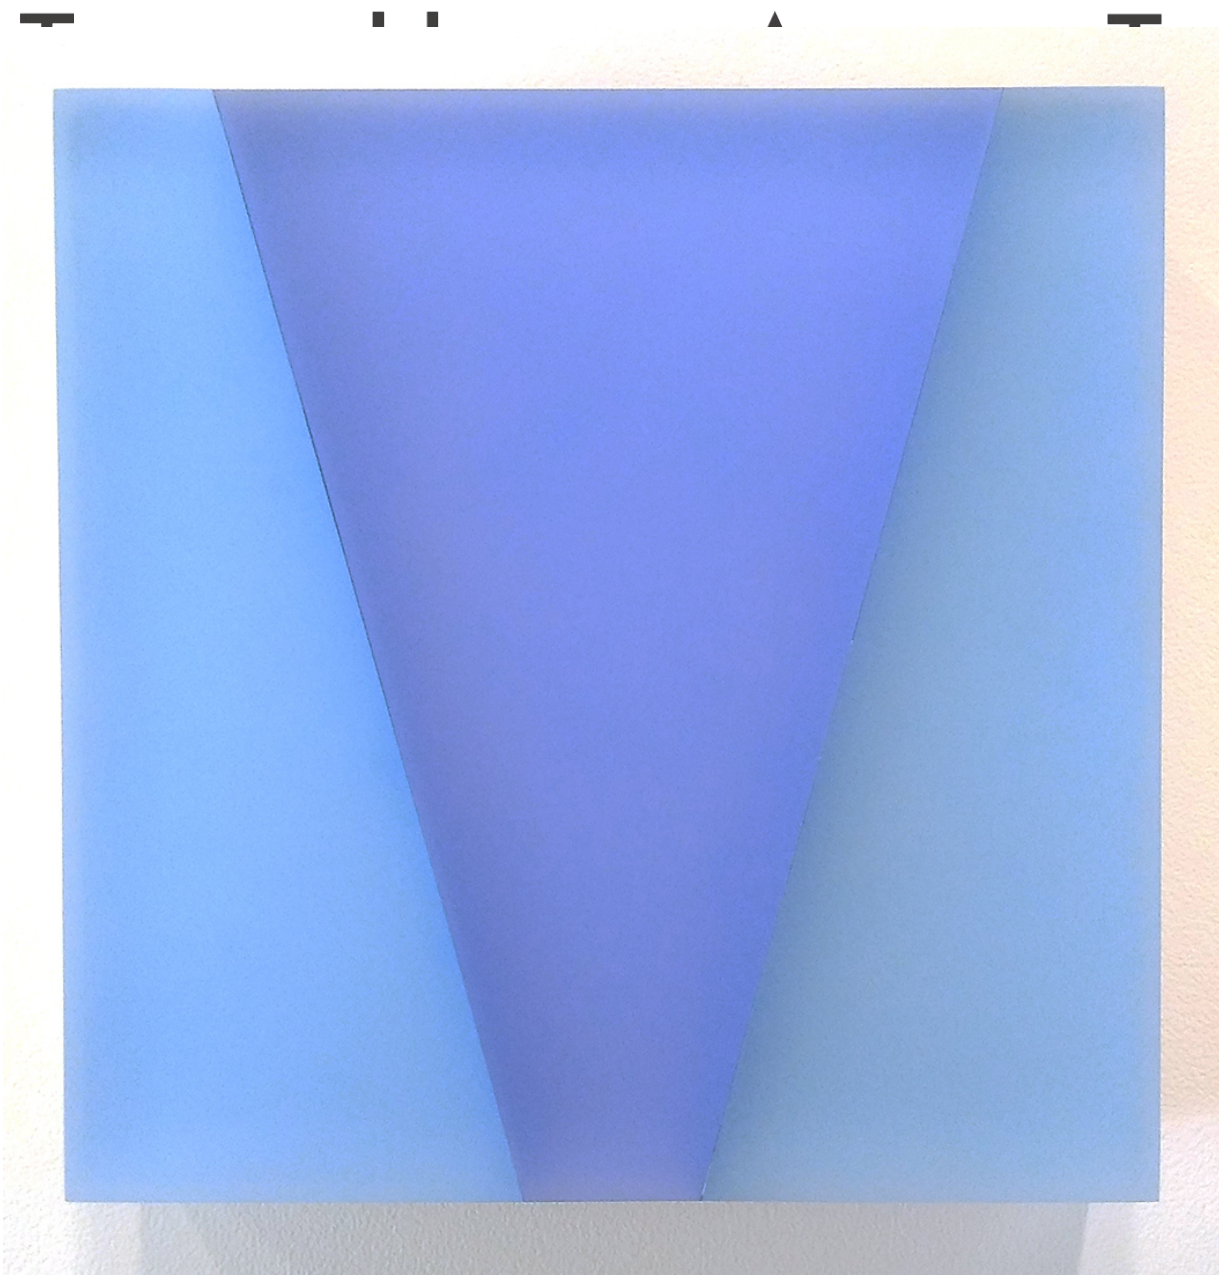

M

A

R

G

A

C

E

Michelle Benoit, *September Sound, Blue*, 2018  
Mixed media on hand cut, reclaimed lucite, 10 x 10 inches (25.4 x 25.4 cm)