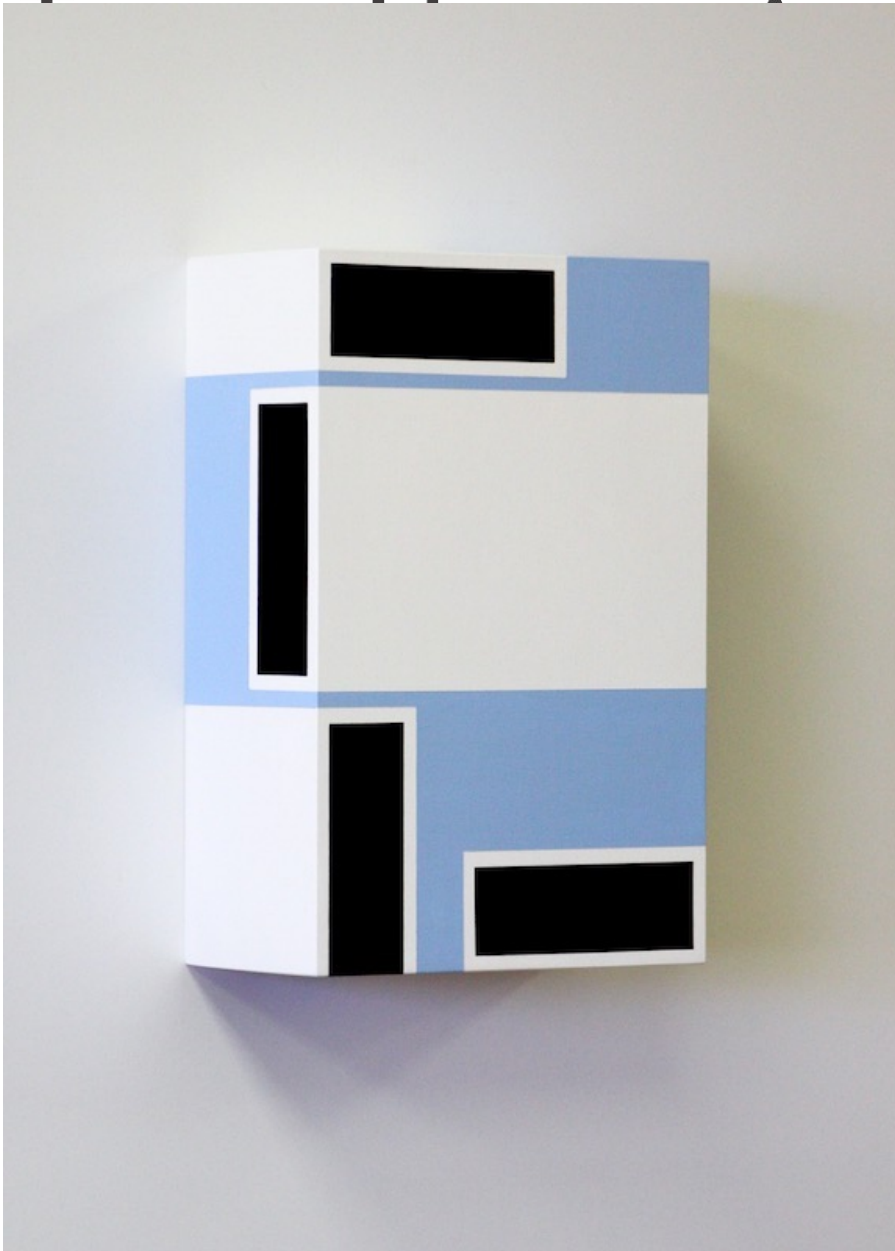

E

Richard Roth, *Whiplash*, 2018  
Acrylic on wood panel, 12 x 8 x 4 in (30 x 20 x 10cm)