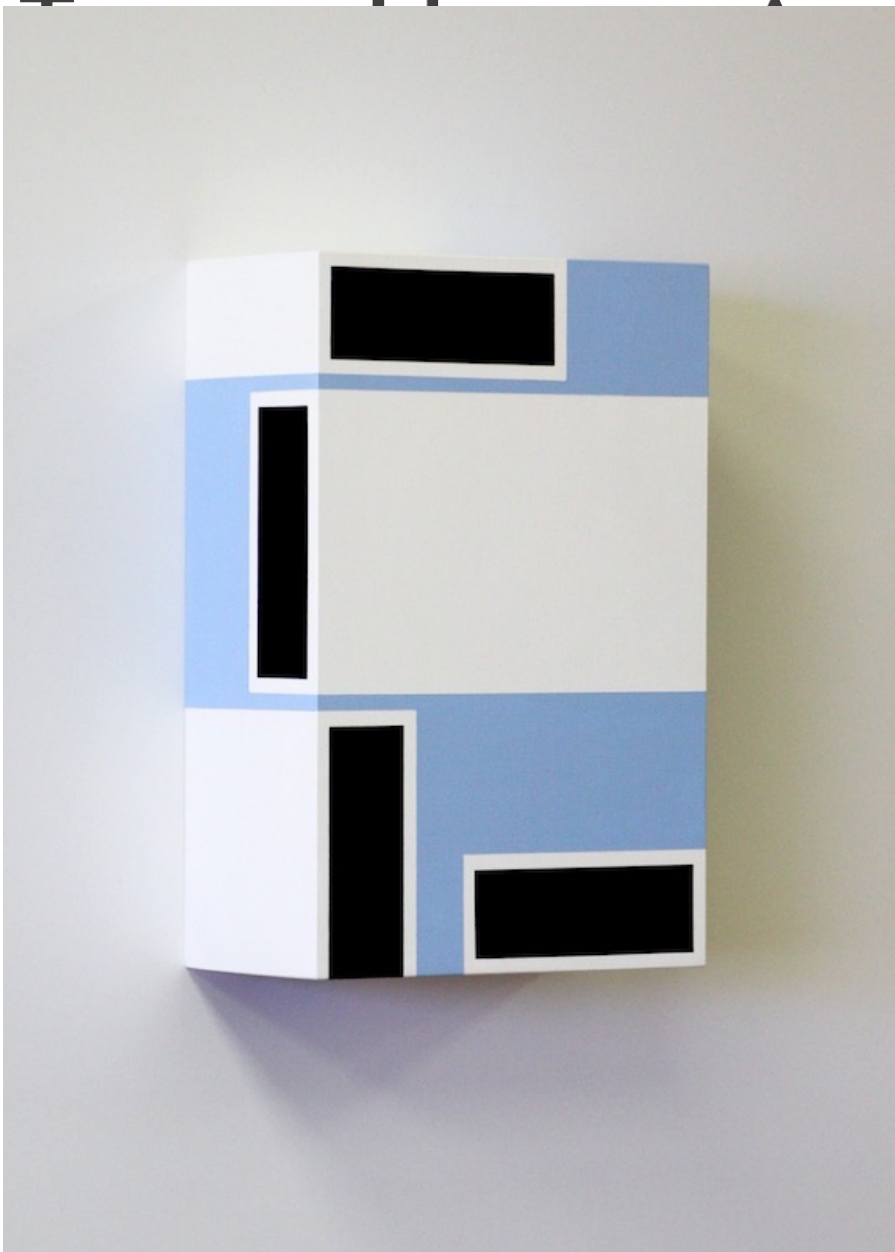

M

A

R

G

A

T

C

J

E

Richard Roth, *Whiplash*, 2018
Acrylic on wood panel, 12 x 8 x 4 in (30 x 20 x 10cm)