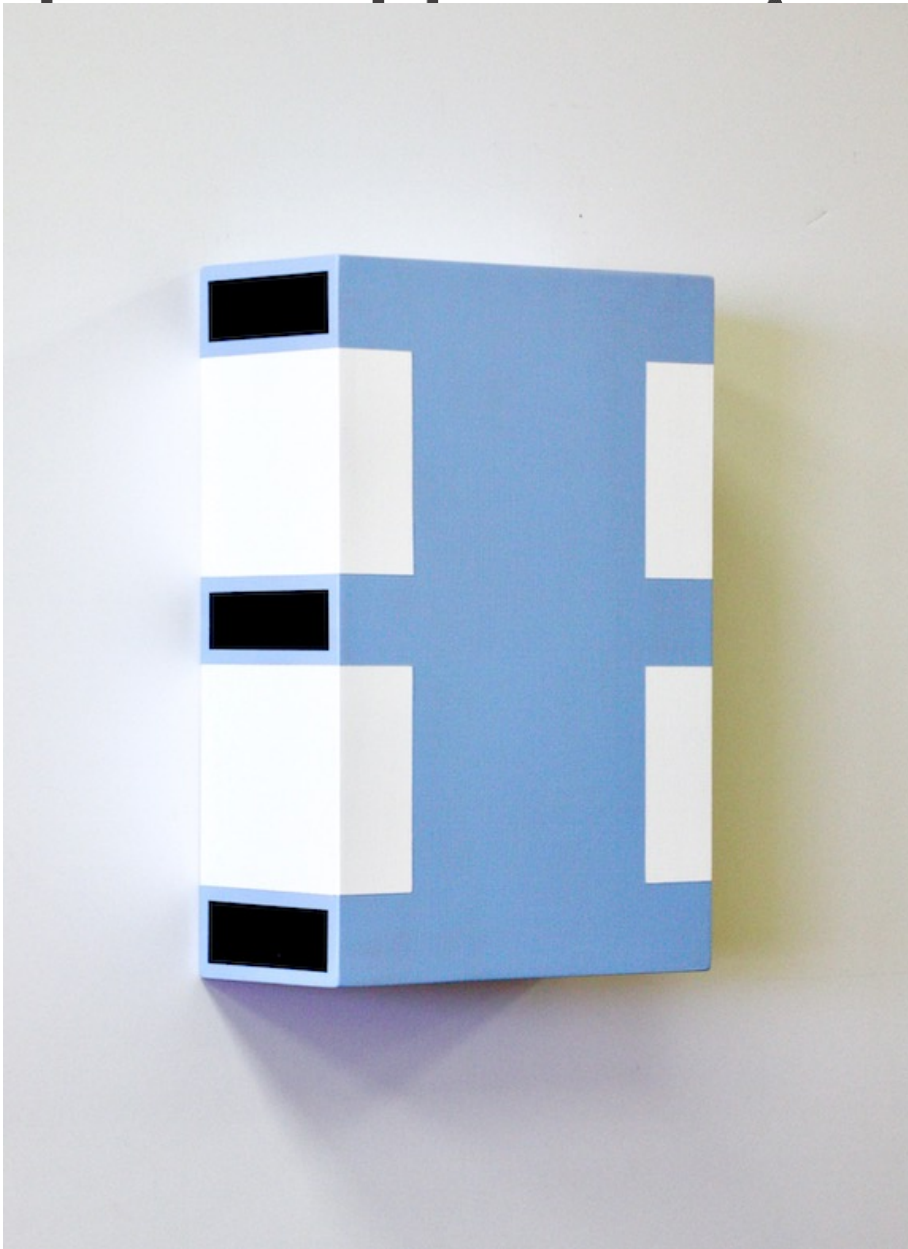

M

A

R

G

A

T

C

J

E

Richard Roth, *Bad Attitude*, 2019
Acrylic on wood panel, 12 x 8 x 4 in (30 x 20 x 10cm)