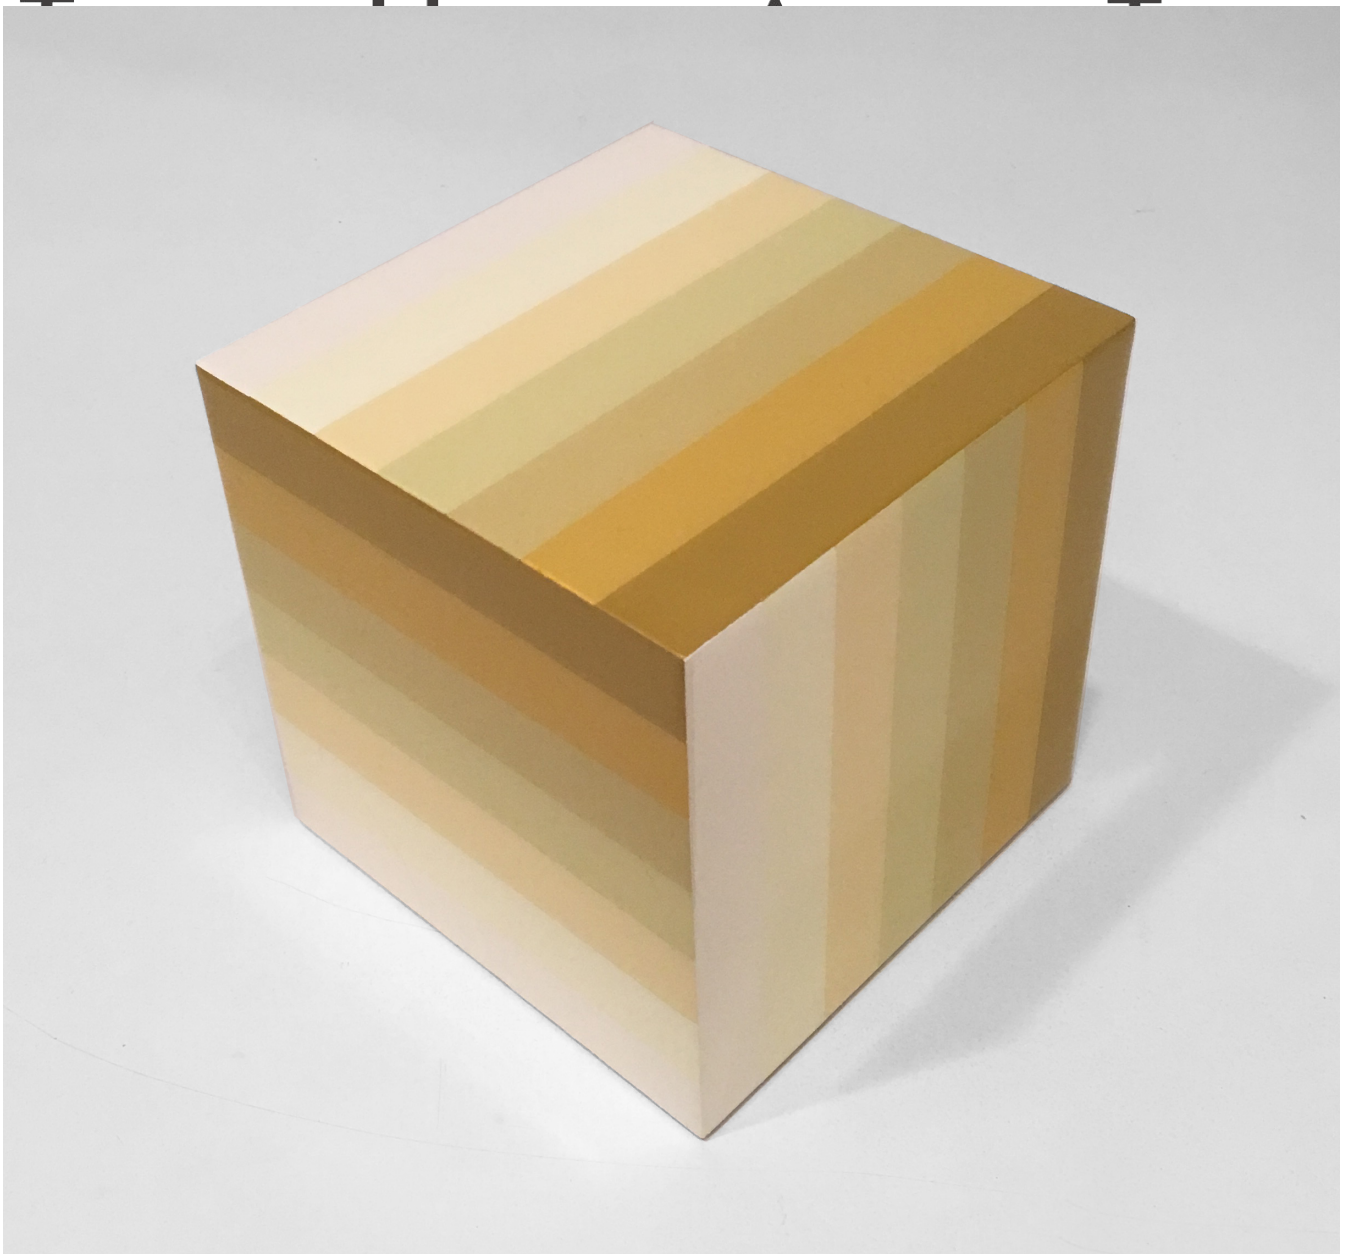

M

A

R

G

A

C

E

Heidi Spector, *White Cube*

Liquitex with resin on birch panel, 7 x 7 x 7 (18 x 18 x 18 cm)