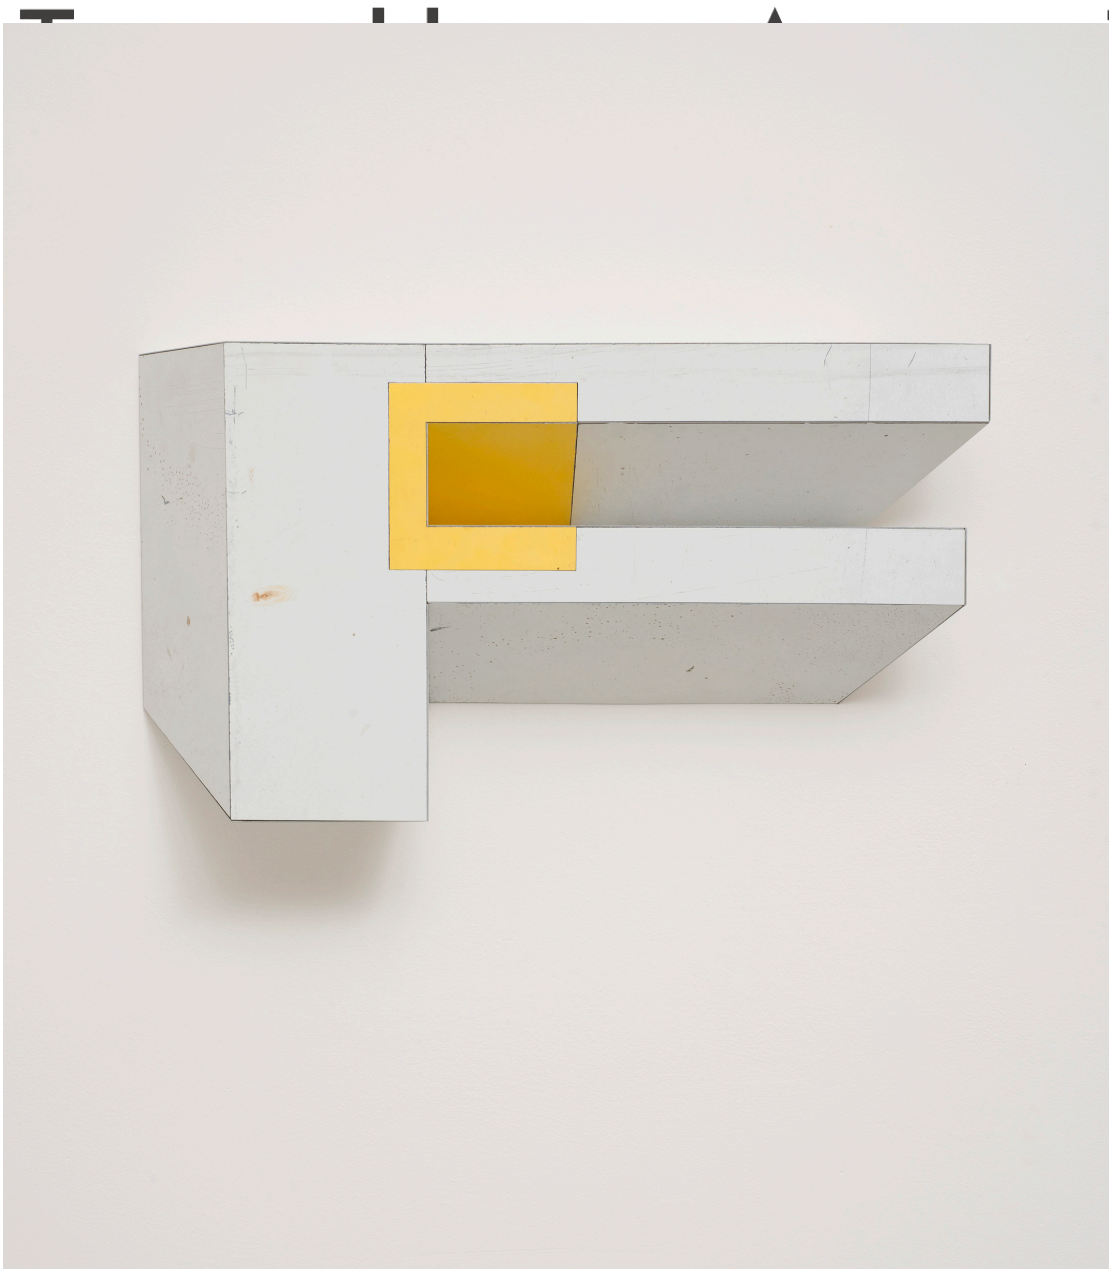

M

A

R

G

A

T

C

J

E

Ted Larsen, *Medium Large*, 2018
Salvage Steel, Marine-grade Plywood, Silicone, Vulcanized Rubber,
Chemicals, Hardware, 13 x 23 x 5 inches (33 x 58 x 13 cm)