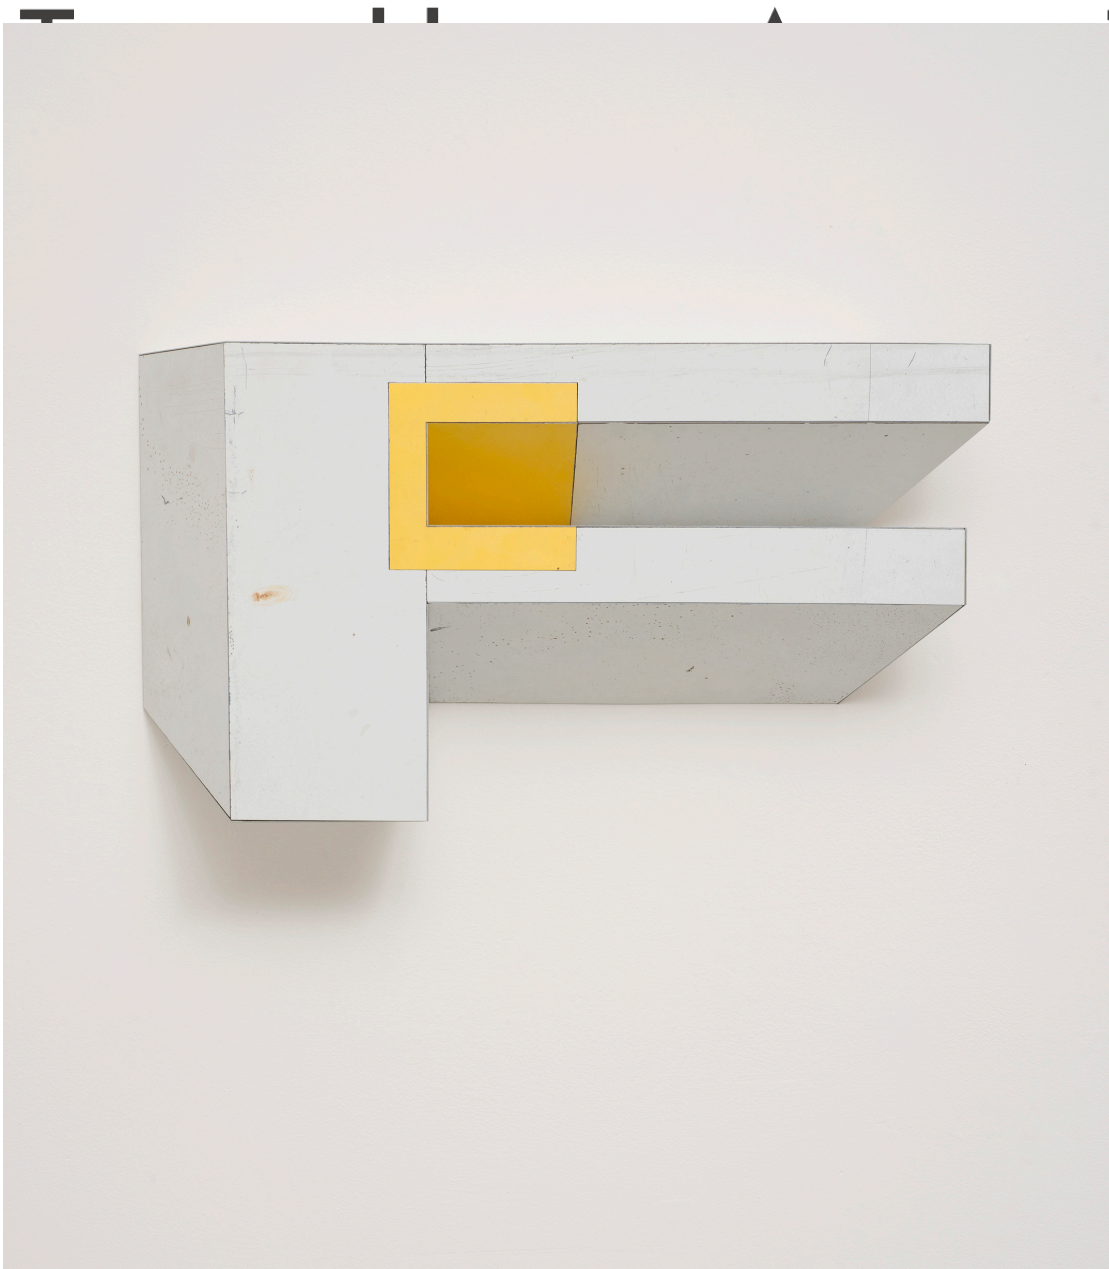

M

A

R

G

A

T

J

C

E

Ted Larsen, *Medium Large*, 2018
Salvage Steel, Marine-grade Plywood, Silicone, Vulcanized Rubber,
Chemicals, Hardware, 13 x 23 x 5 inches (33 x 58 x 13 cm)