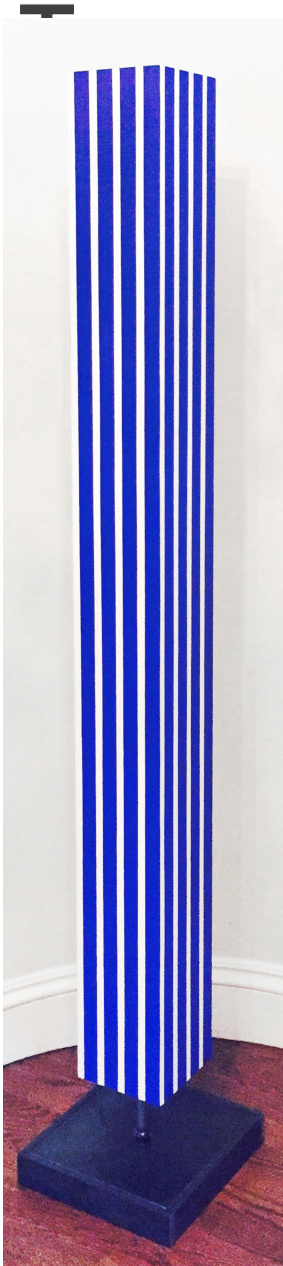

M

A

R

G

A

H

A

T

C

R

O

J

E

Heidi Spector, *High Hopes*, 2017
Acrylic on birch rectangle with steel base,
66.25 x 6 x 6 inches (168 x 15 x 15 cm)