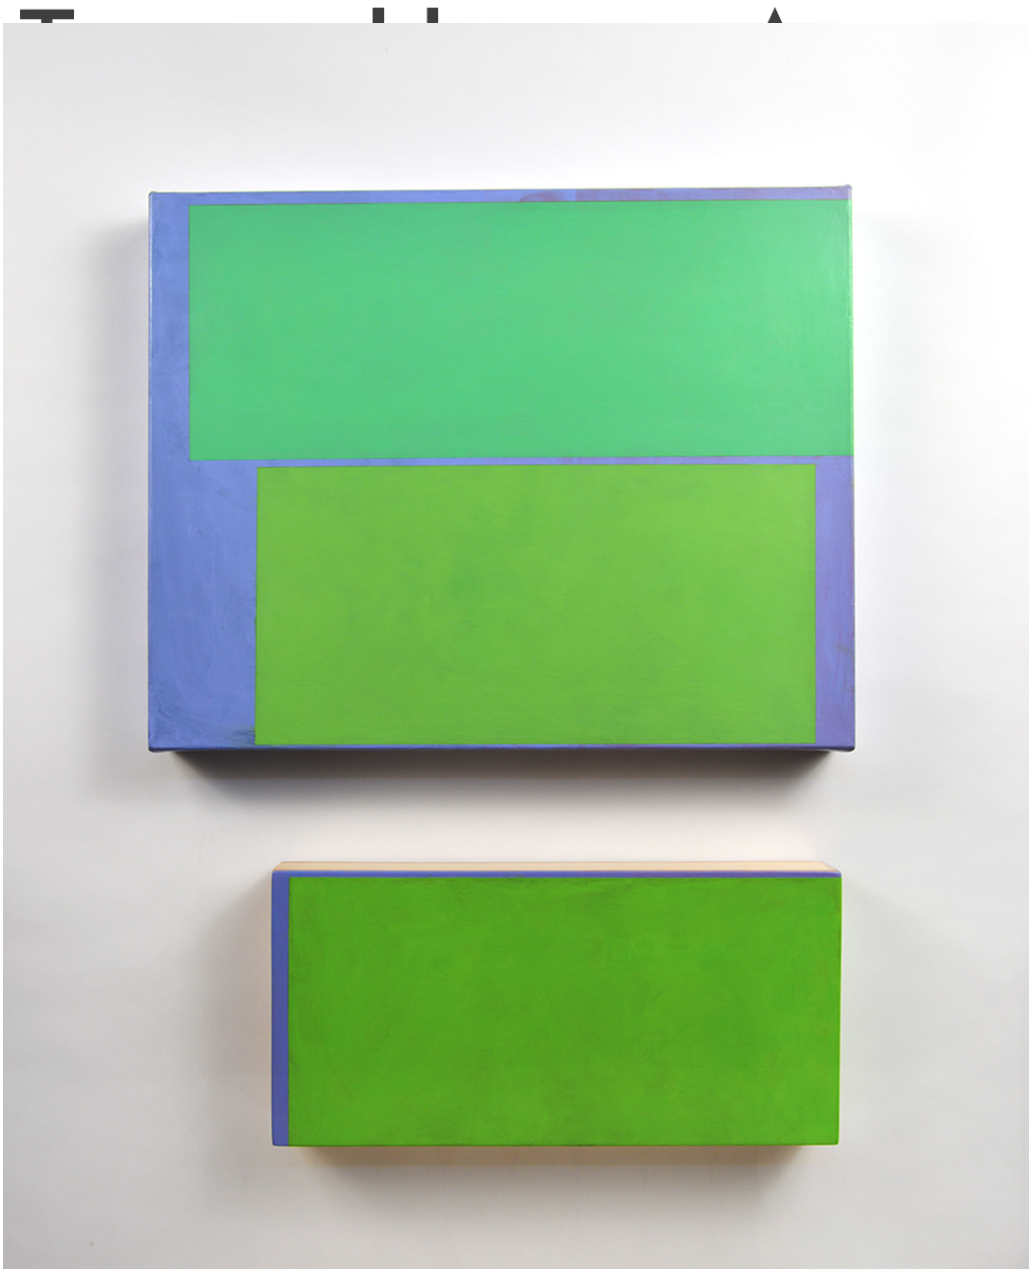

M

A

R

G

A

T

C

J

E

Kevin Finklea, *Hunter #1*, 2017

Acrylic on canvas and acrylic on poplar and birch veneer plywood, 27
x 20 x 2.5 inches (69 x 51 x 6 cm)