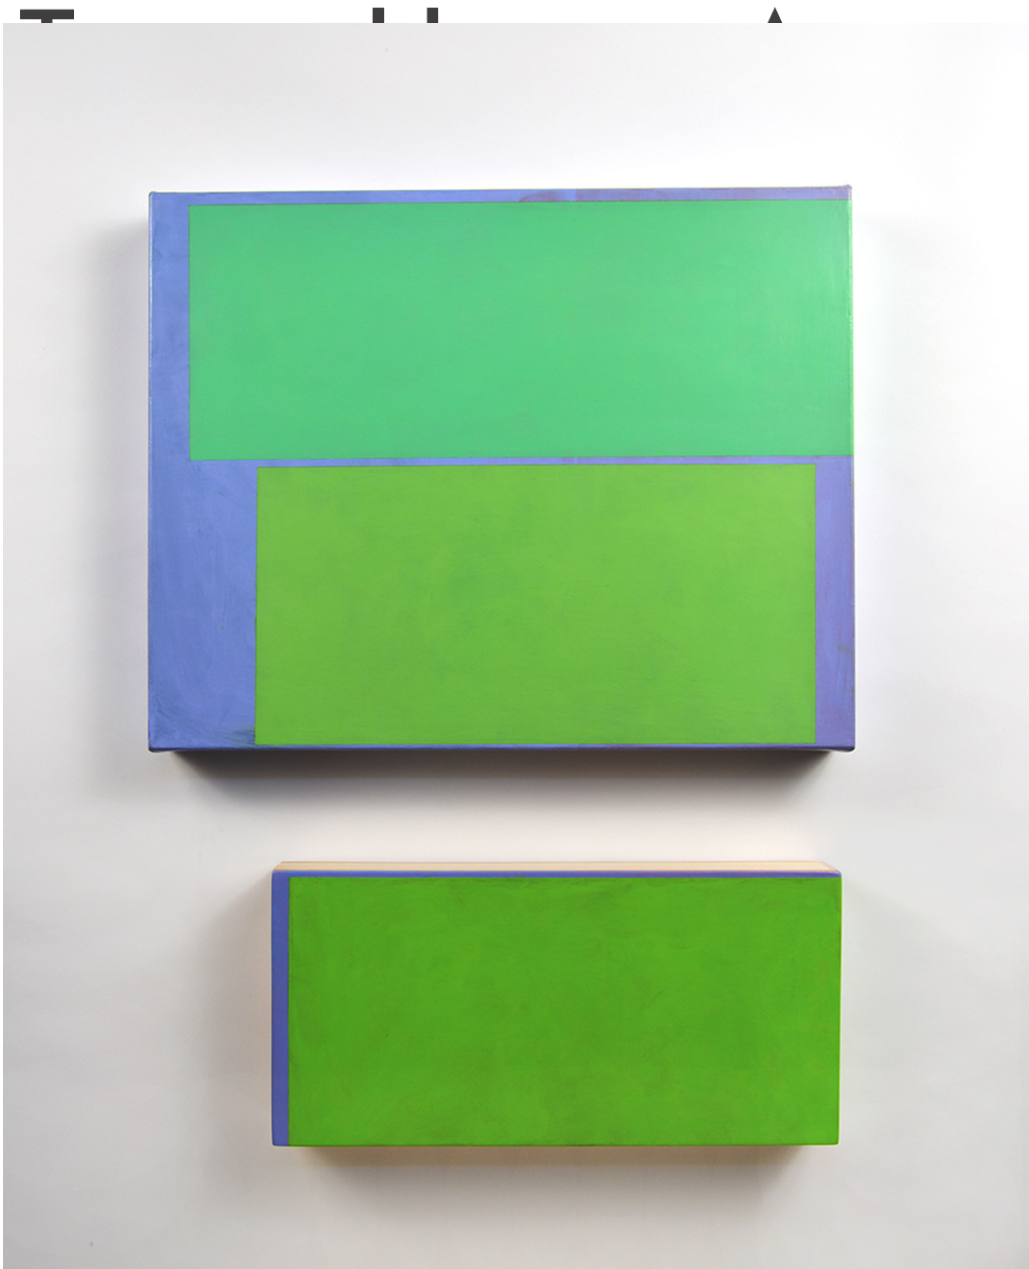

M

A

R

G

A

T

C

J

E

Kevin Finklea, *Hunter #1*, 2017
Acrylic on canvas and acrylic on poplar and birch veneer plywood, 27
x 20 x 2.5 inches (69 x 51 x 6 cm)