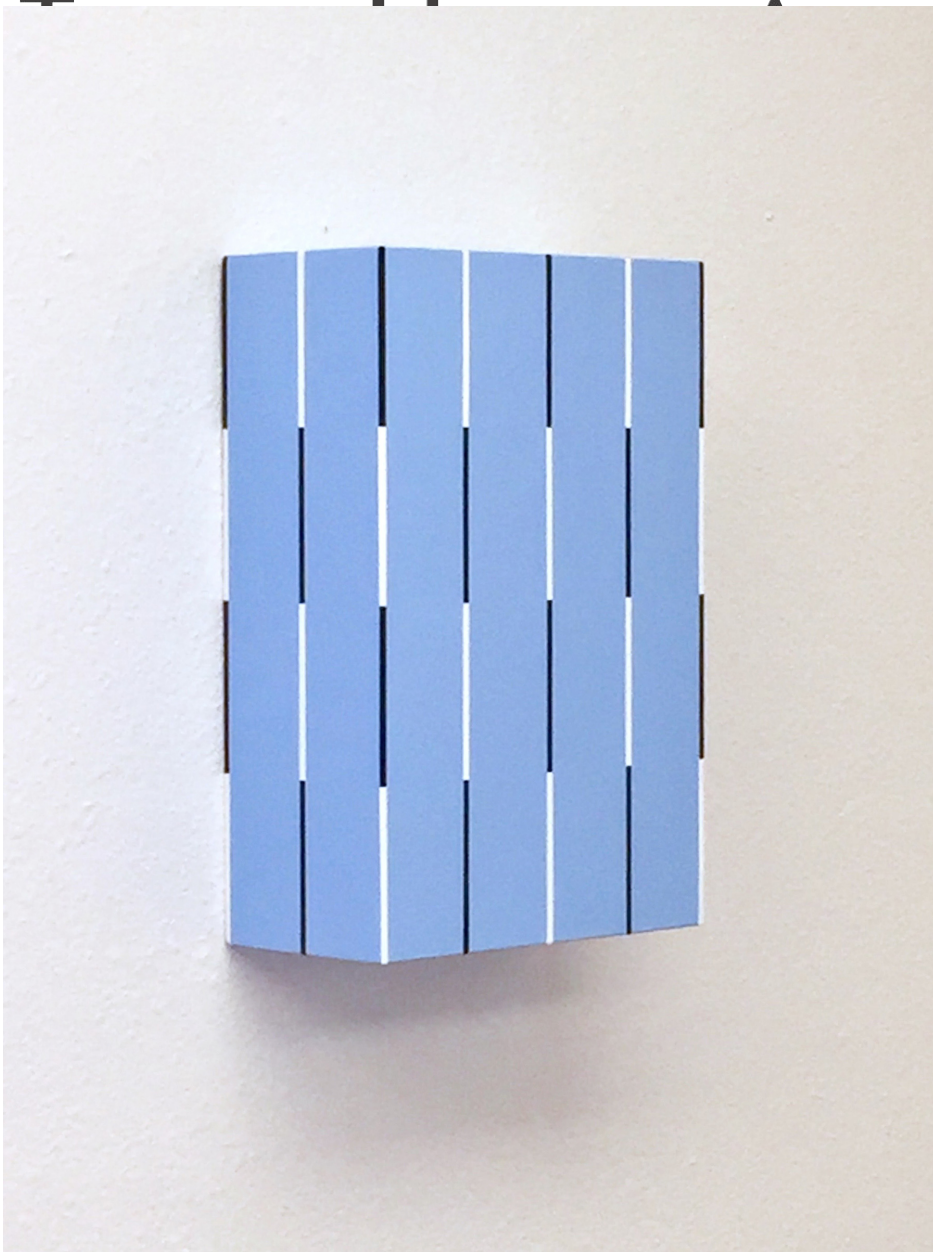

M

A

R

G

A

T

C

J

E

Richard Roth, *Mambo Italiano*, 2017
Acrylic on birch panel, 12 x 8 x 4 inches
Sold