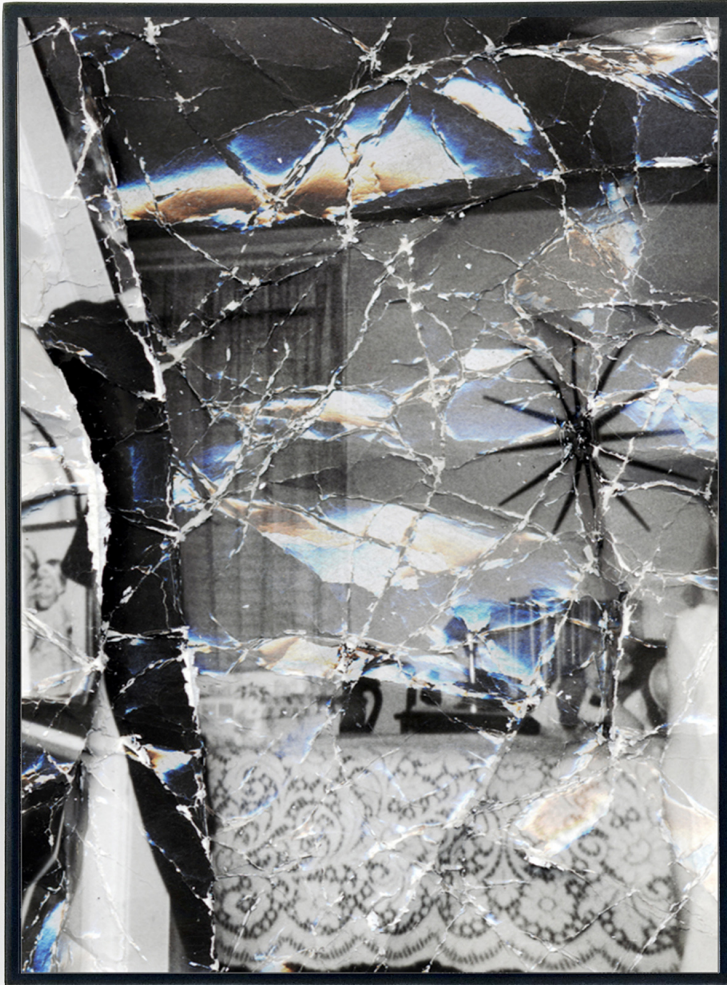

T

C

J

E

Raphael Zollinger, *Interior 2, Evanescent Tales*, 2016
Pigment print on aluminum, steel frame, 47 x 35 inches (119 x 89
cm)