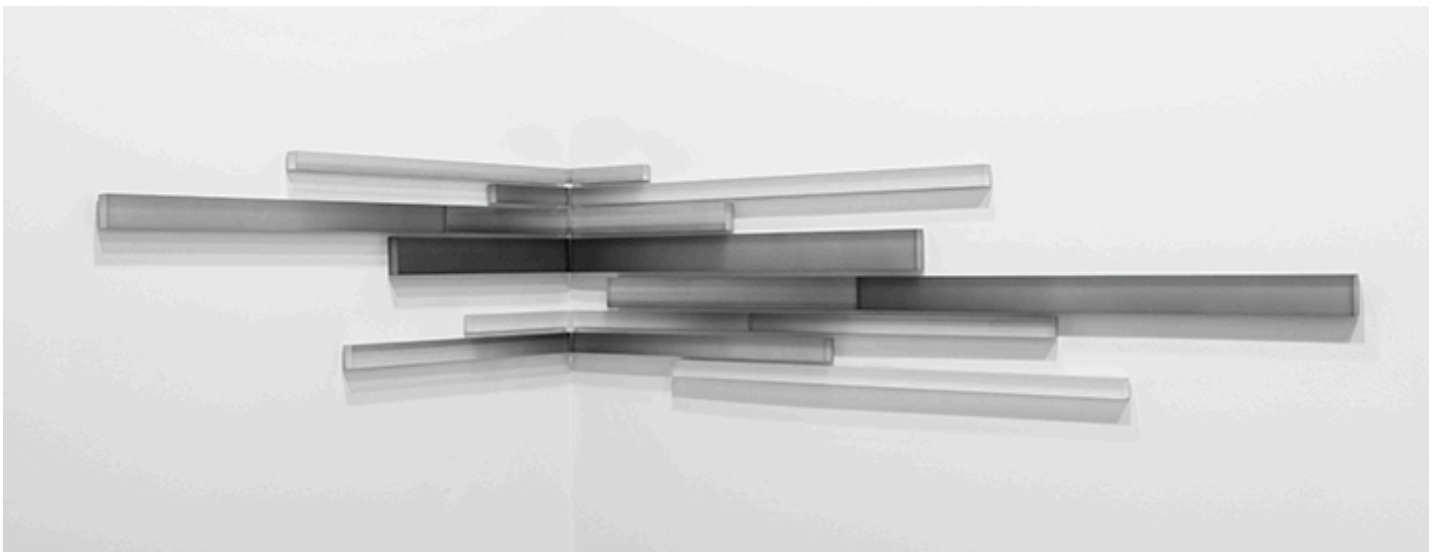

-

C

E

Freddy Chandra, *Flux Density*, 2016
Acrylic and resin on cast acrylic, 20 x 120 inches (51 x 305 cm)