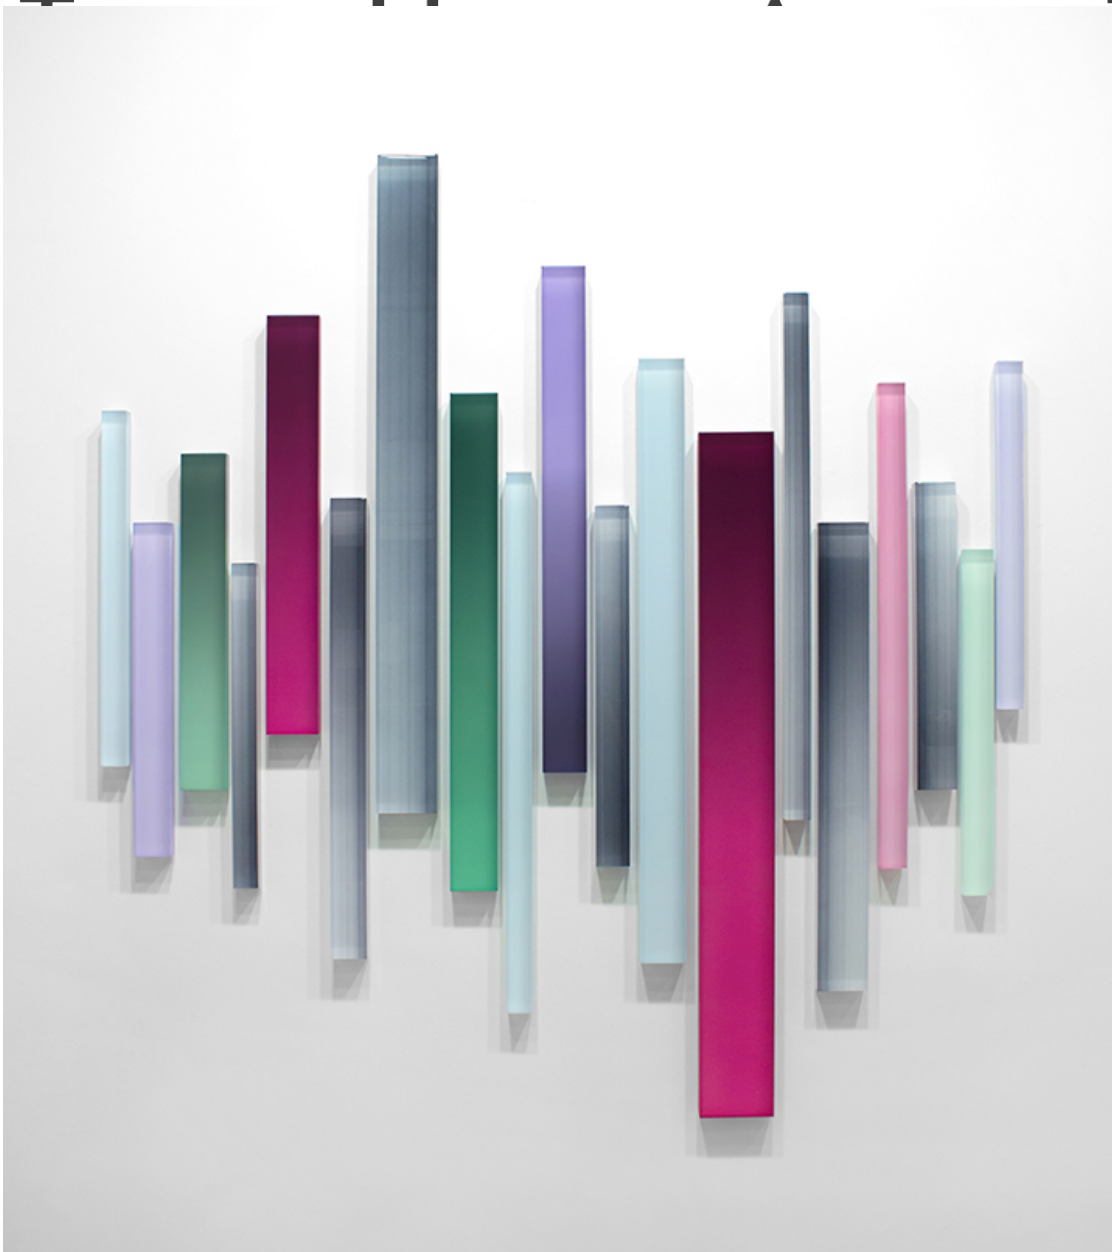

M

A

R

G

A

Freddy Chandra, *Fluttermark* , 2016  
Acrylic and resin on cast acrylic, 72 x 68 inches (183 x 173 cm)