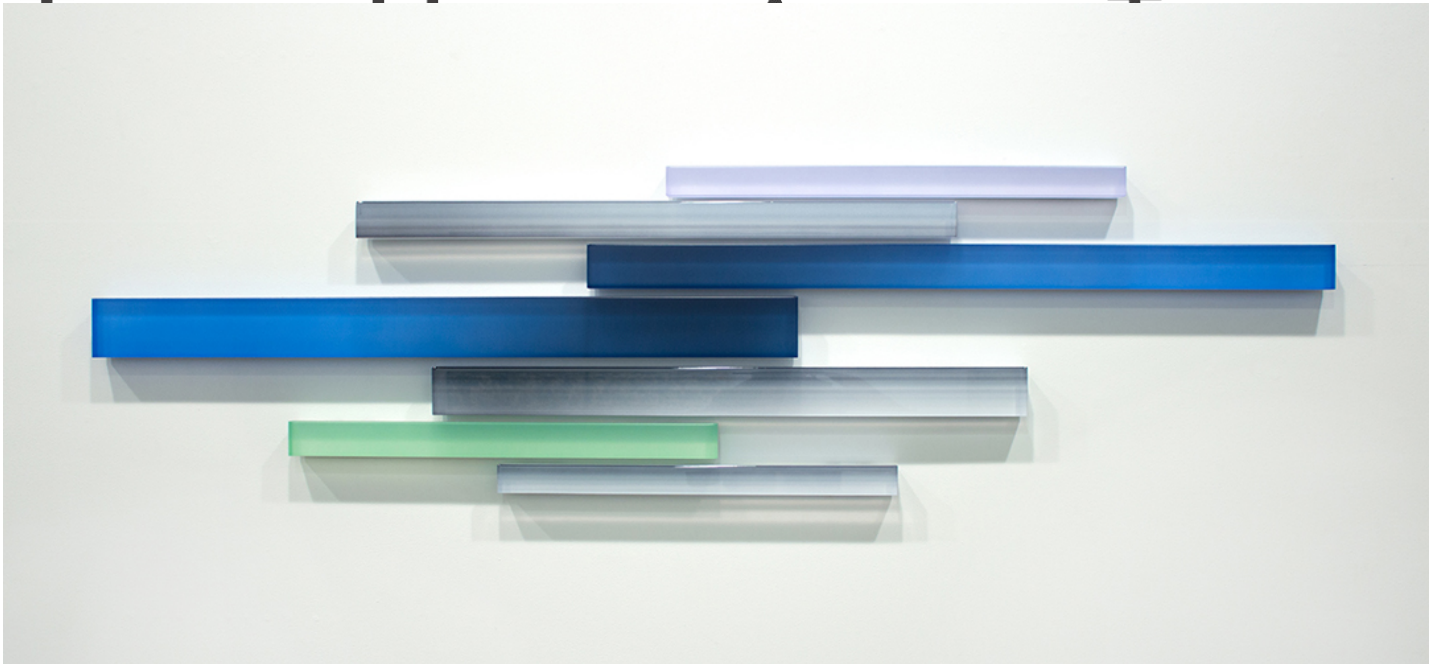

M

A

R

G

A

C

E

Freddy Chandra, *Boreal*, 2016

Acrylic and resin on cast acrylic, 16.5 x 64 inches (42 x 163 cm)

Sold