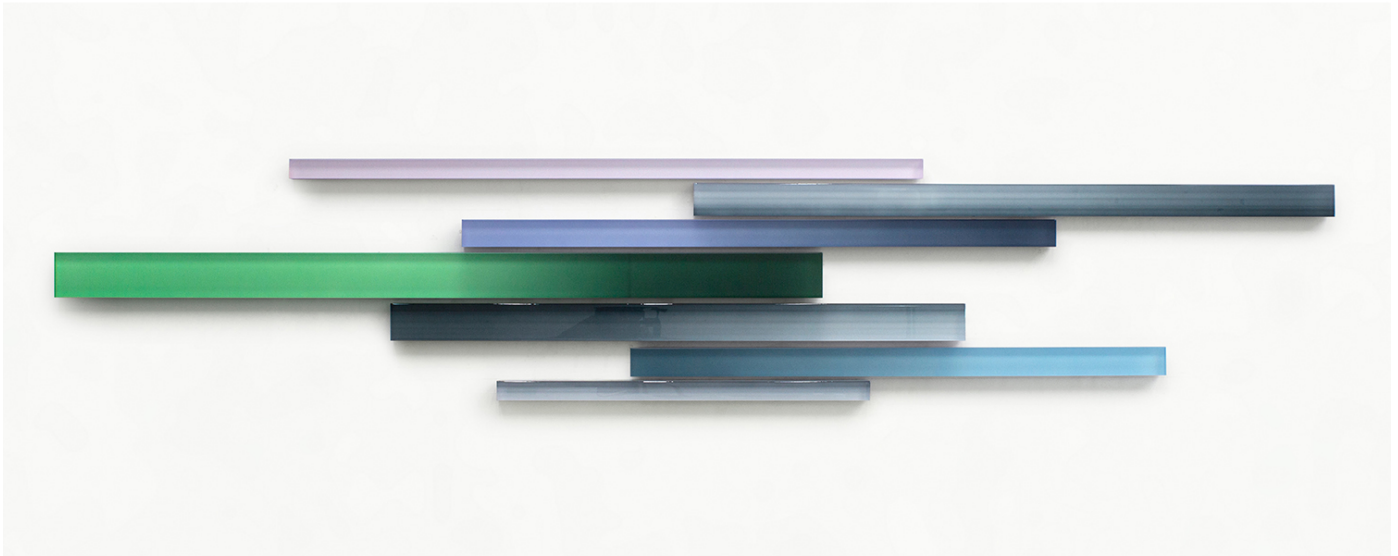

—

C

E

Freddy Chandra, *Aerial*, 2016
Acrylic and resin on cast acrylic, 20 x 108 inches (51 x 274 cm)
Sold