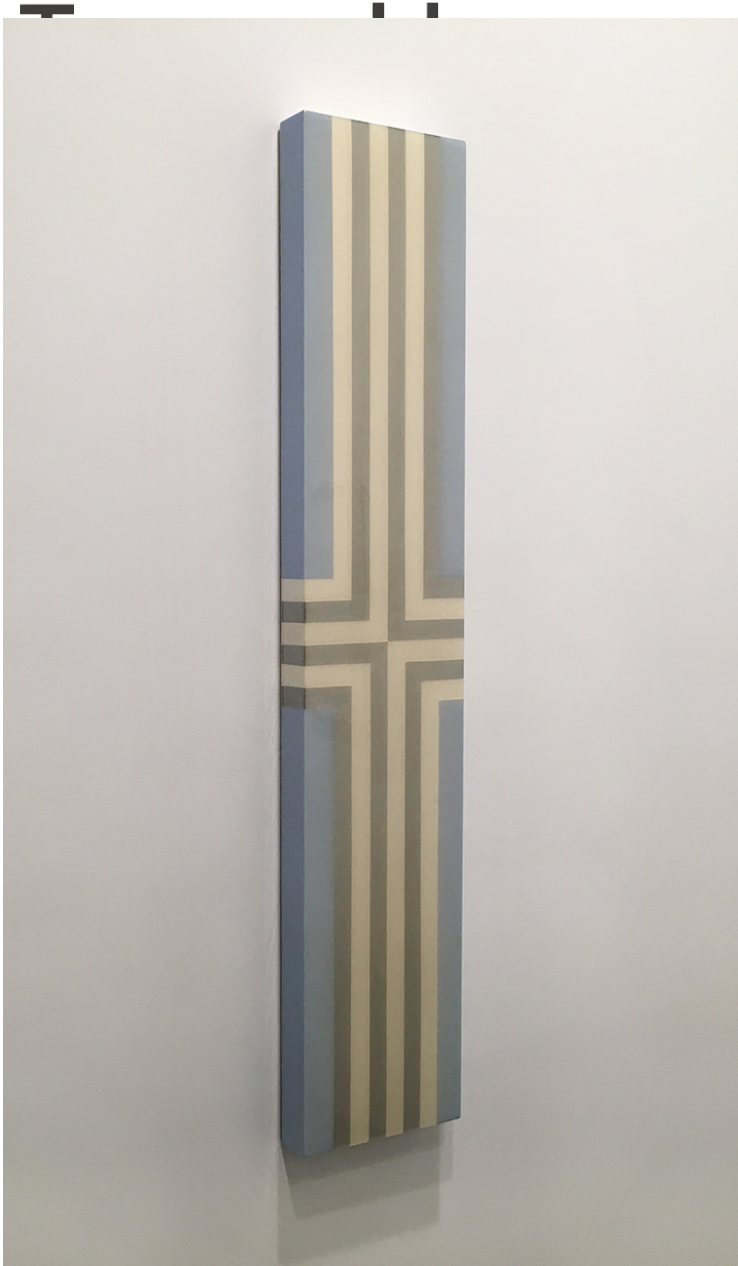

M

A

R

G

A

A

T

C

O

J

E

Heidi Spector, *You Bring Me Closer To God*,
2014
Liquitex with resin on birch panel, 48 x 9 inches
(122 x 23 cm)