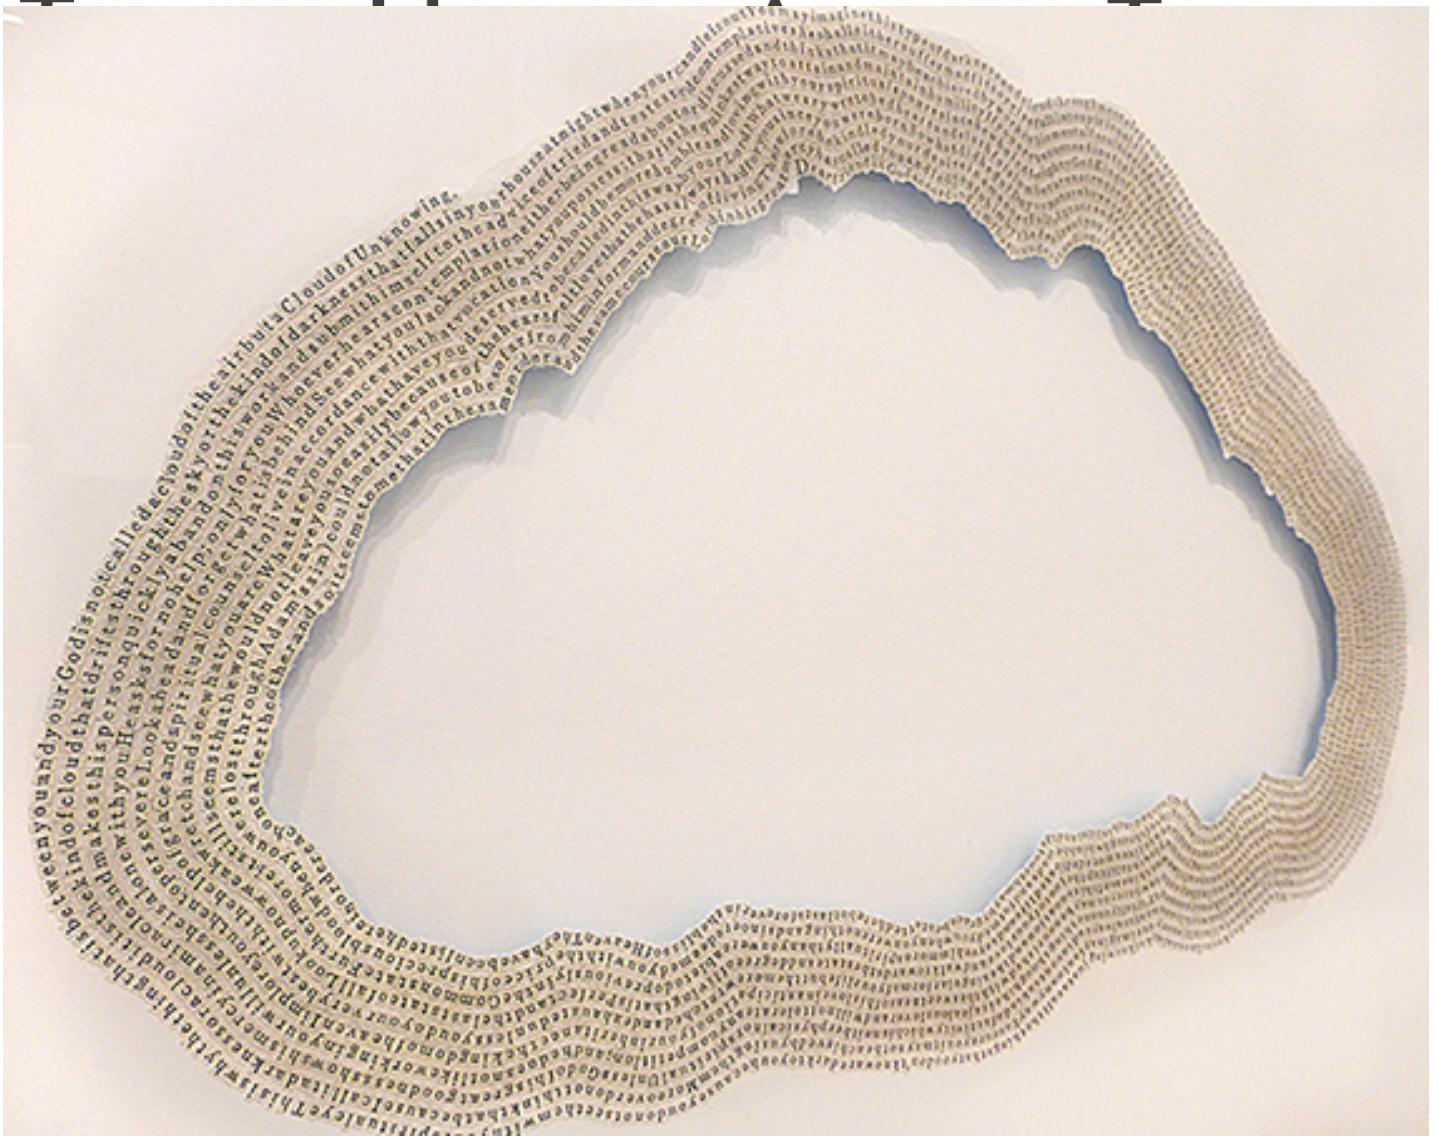

M

A

R

G

A

Meg Hitchcock, *The Cloud of Unknowing*, 2015
Framed: 25.5 x 26.25 inches (64.8x 66.7 cm)