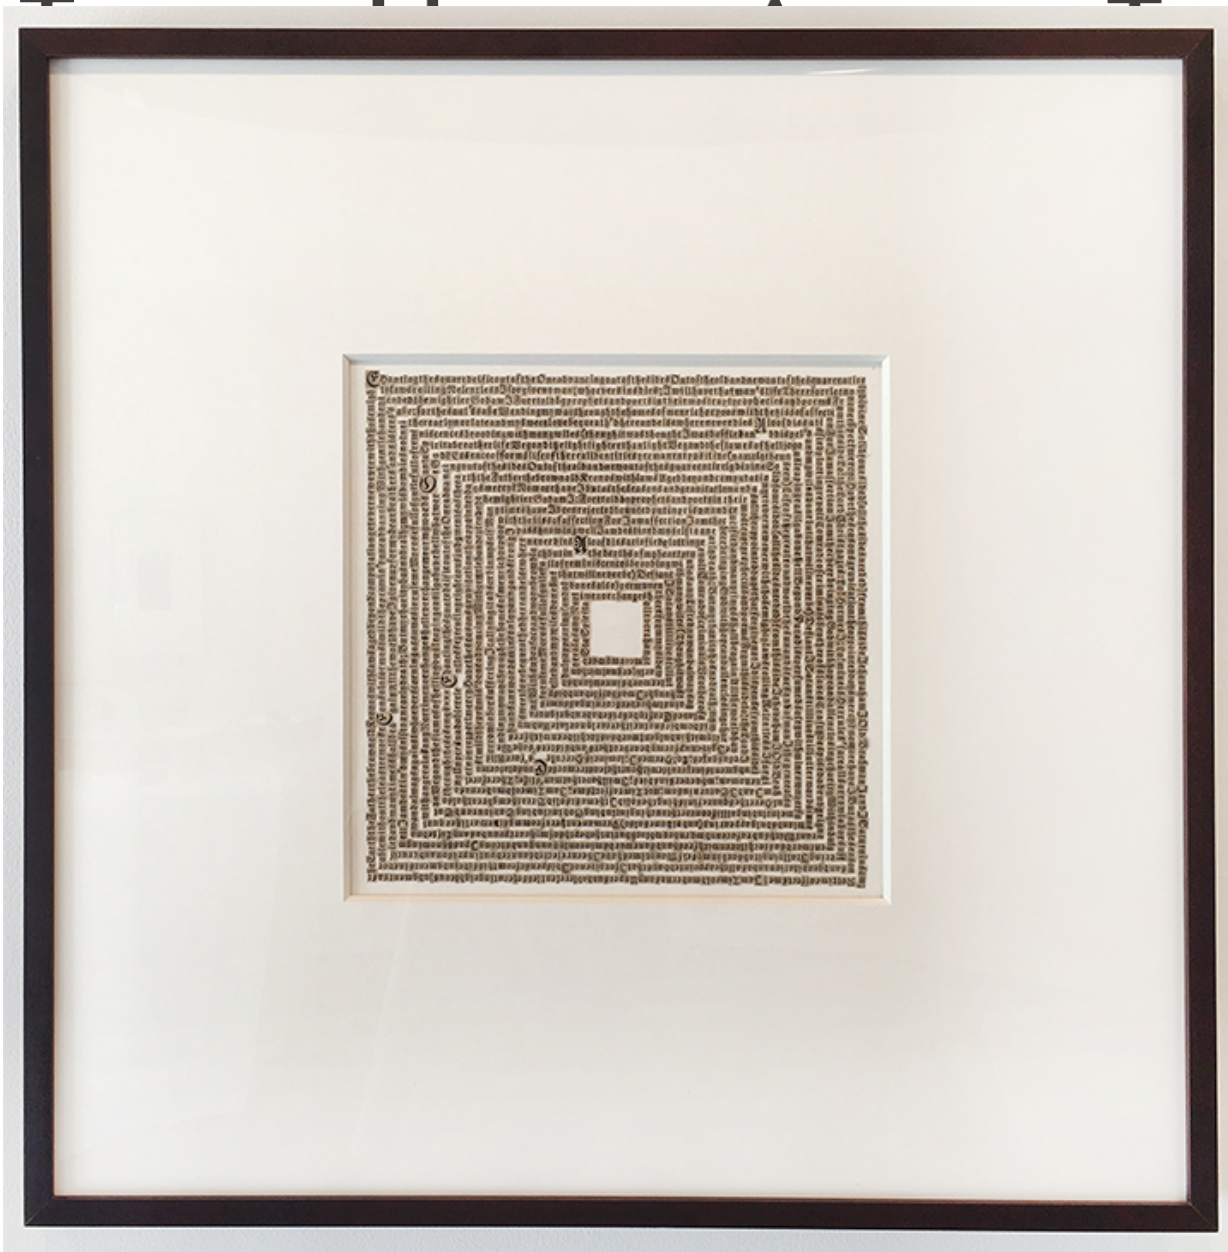

M

A

R

G

A

C

E

Meg Hitchcock, *Chanting the Square Deific* (a poem by Walt Whitman), 2014
Cut paper from the Bible, Framed: 21 x 21 inches (54.6 x 54.6 cm)