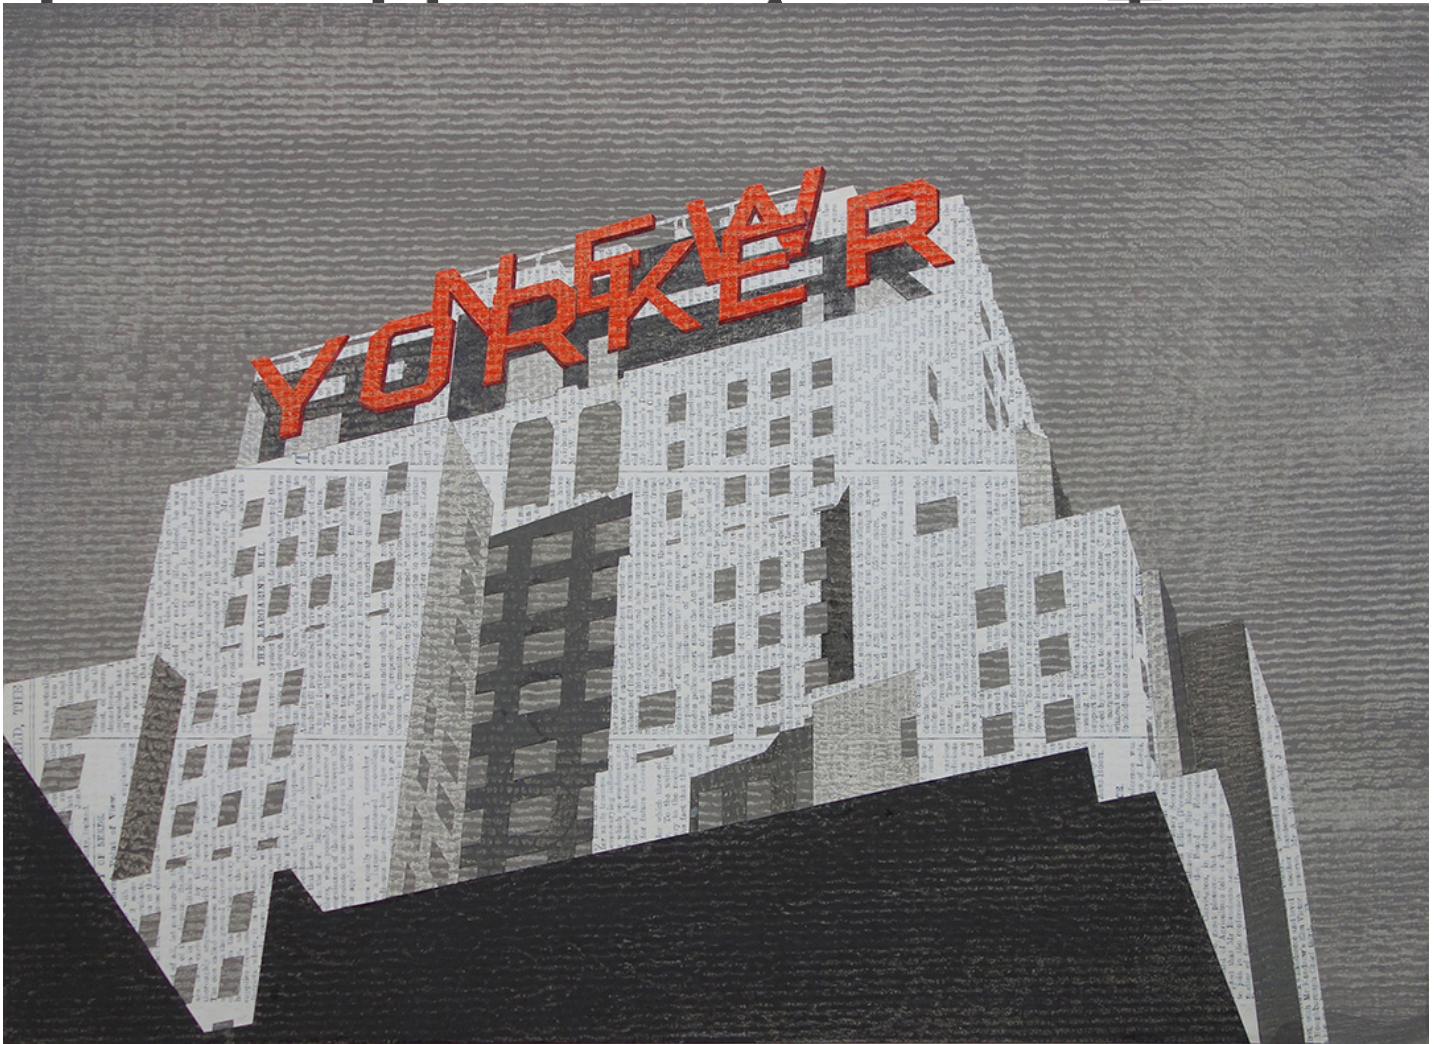

M

A

R

G

A

C

E

William Steiger, *New Yorker Twilight*, 2016

Collage with gouache, glue and found paper, on paper, Framed: 17.75 x 22.25 inches (45 x 56.5 cm)

Sold