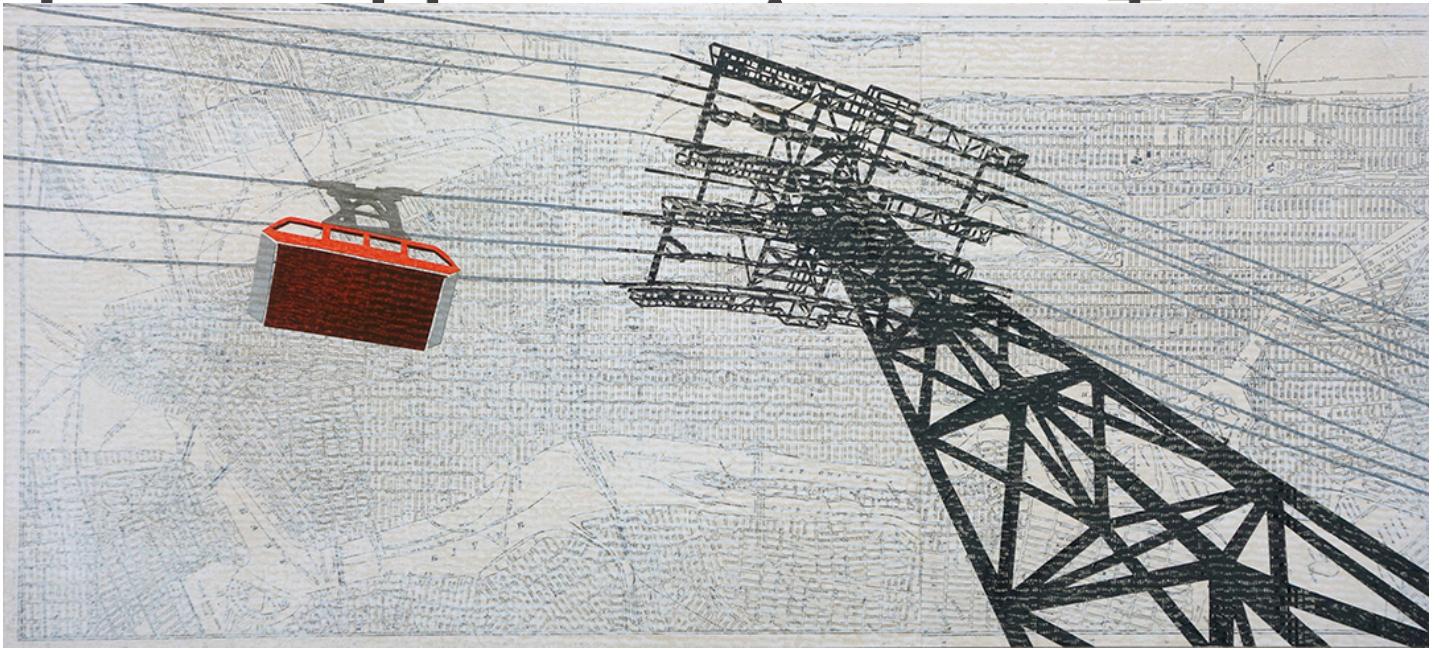

M

A

R

G

A

C

E

William Steiger, *Island Tram #1*, 2016

Collage with gouache, glue, found paper, vintage map, on paper, Framed: 14.5 x 25.5 inches (37 x 65 cm)

Sold