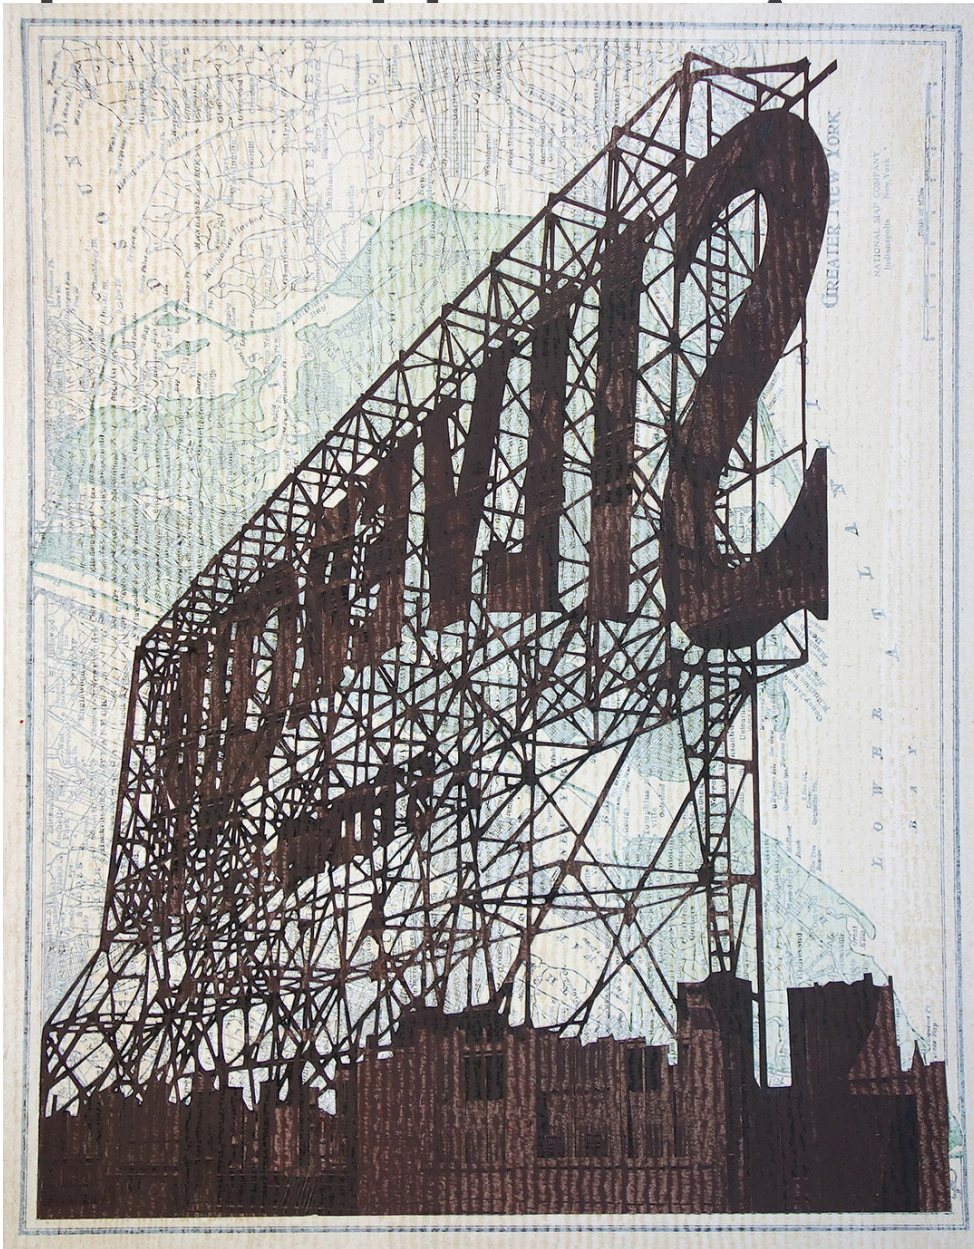

M

A

R

G

A

T

C

J

E

William Steiger, *Silvercup Studios*, 2016  
Collage with gouache, glue, found paper, vintage map, on paper,  
16 x 13 inches (40.5 x 33 cm); Framed: 18.75 x 15.75 inches (47  
x 40 cm)  
Sold