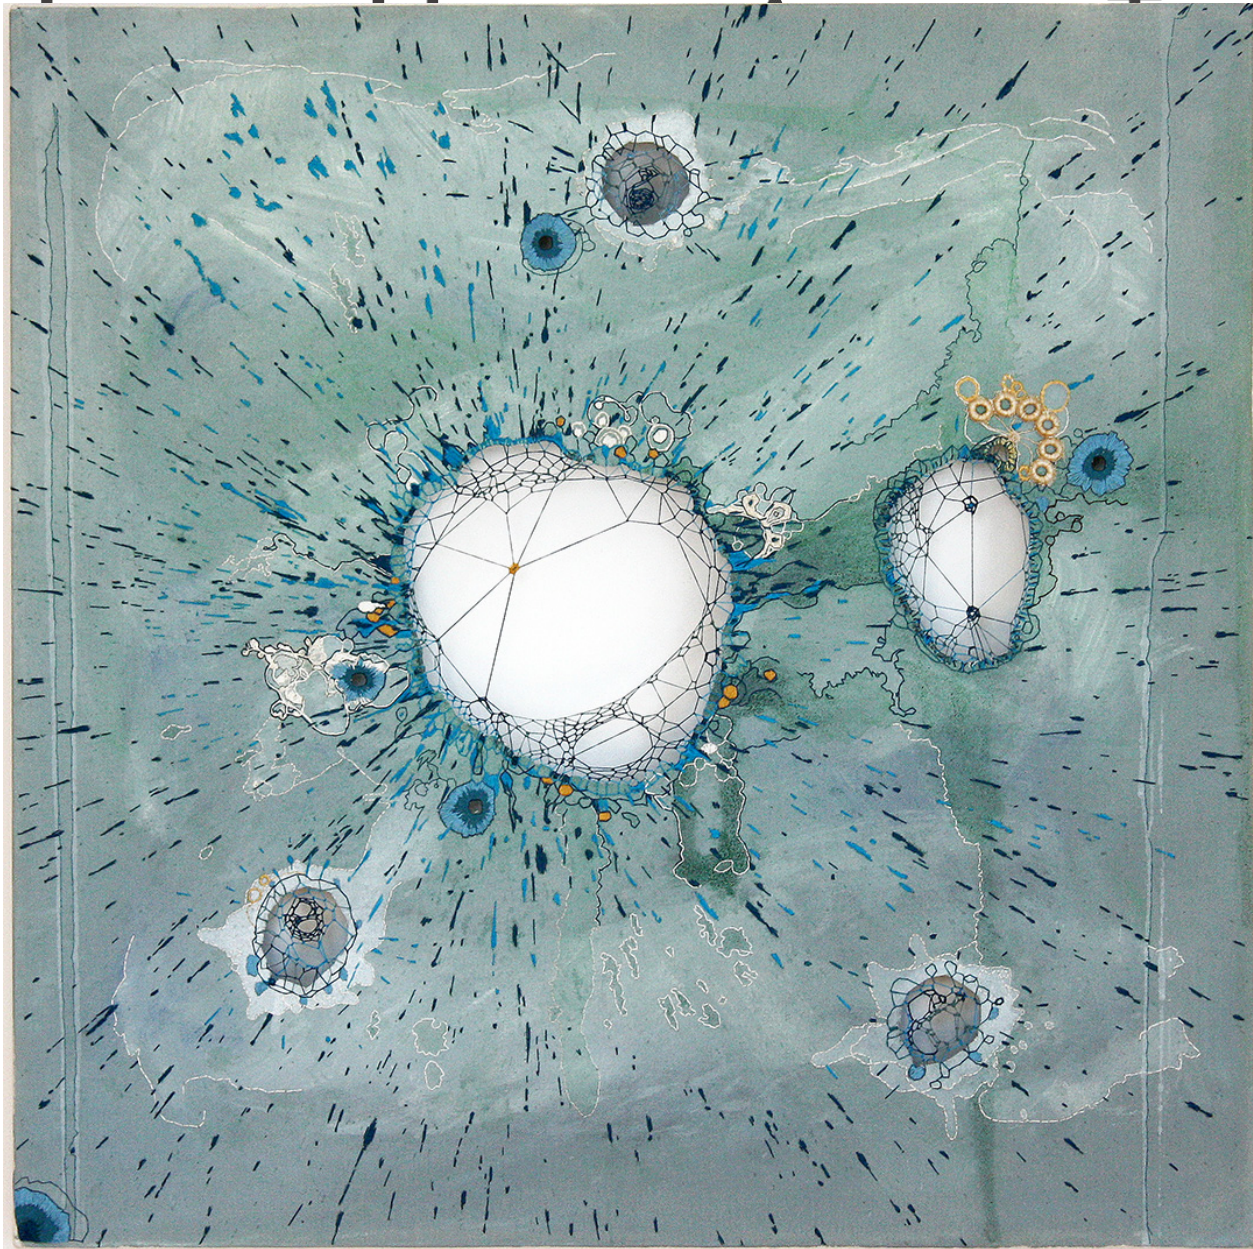

M

A

R

G

A

C

E

Nava Lubelski, *Epic*, 2010
Thread on stained canvas, 24 x 24 inches (61 x 61 cm)