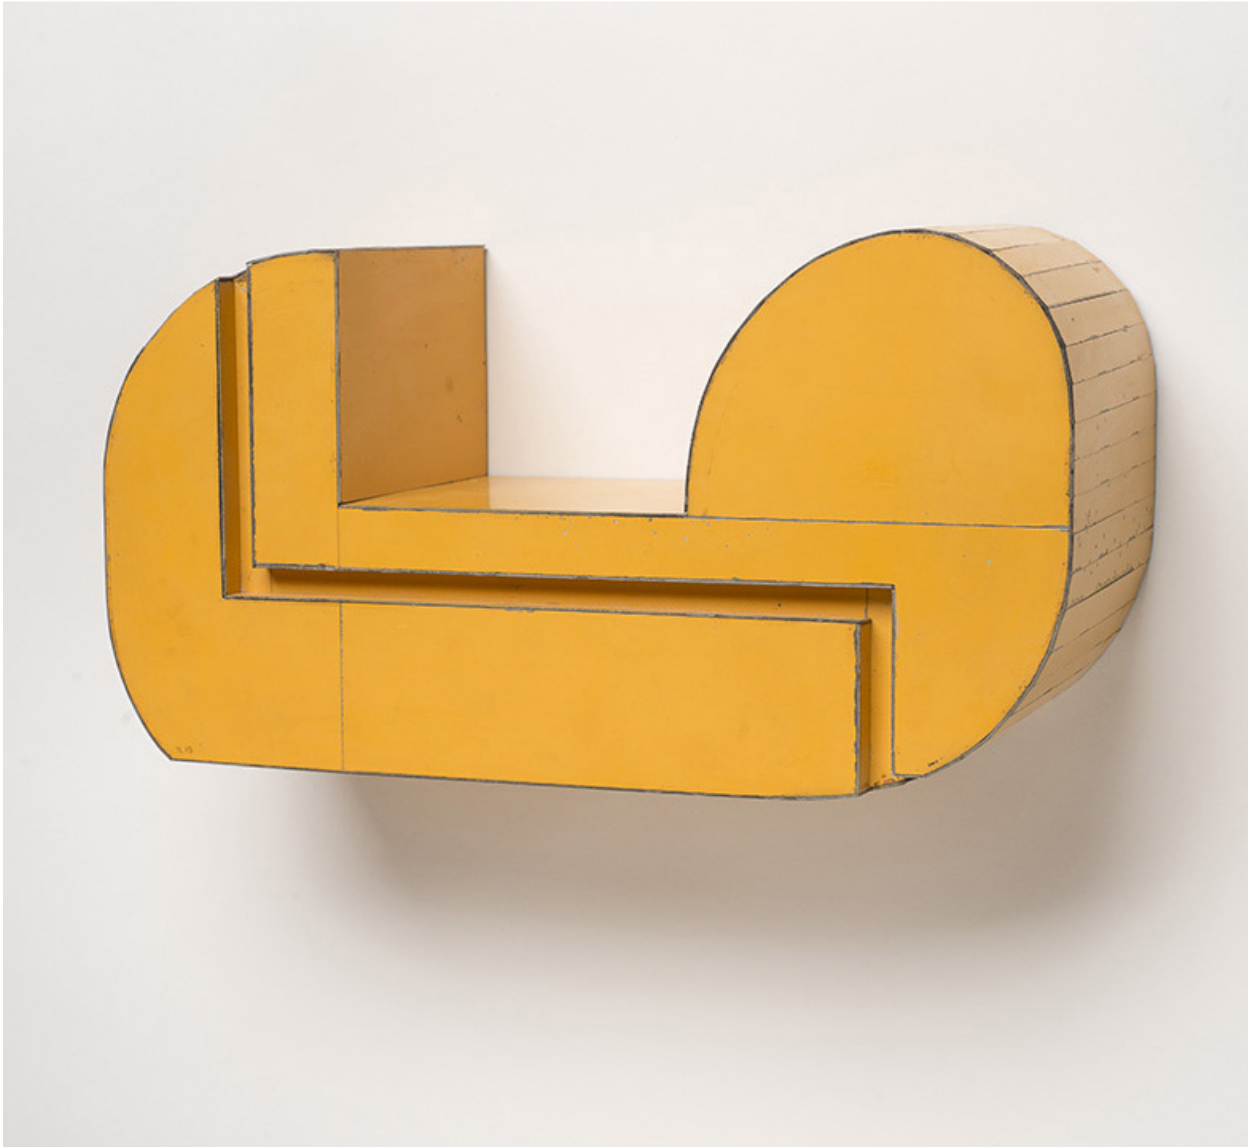

—

C

E

Ted Larsen, *Straight Curve*, 2015
Salvage Steel, Marine-grade Plywood, Silicone, Vulcanized Rubber, Chemicals,
Hardware, 7 x 13.5 x 5 inches (18 x 34 x 13 cm)