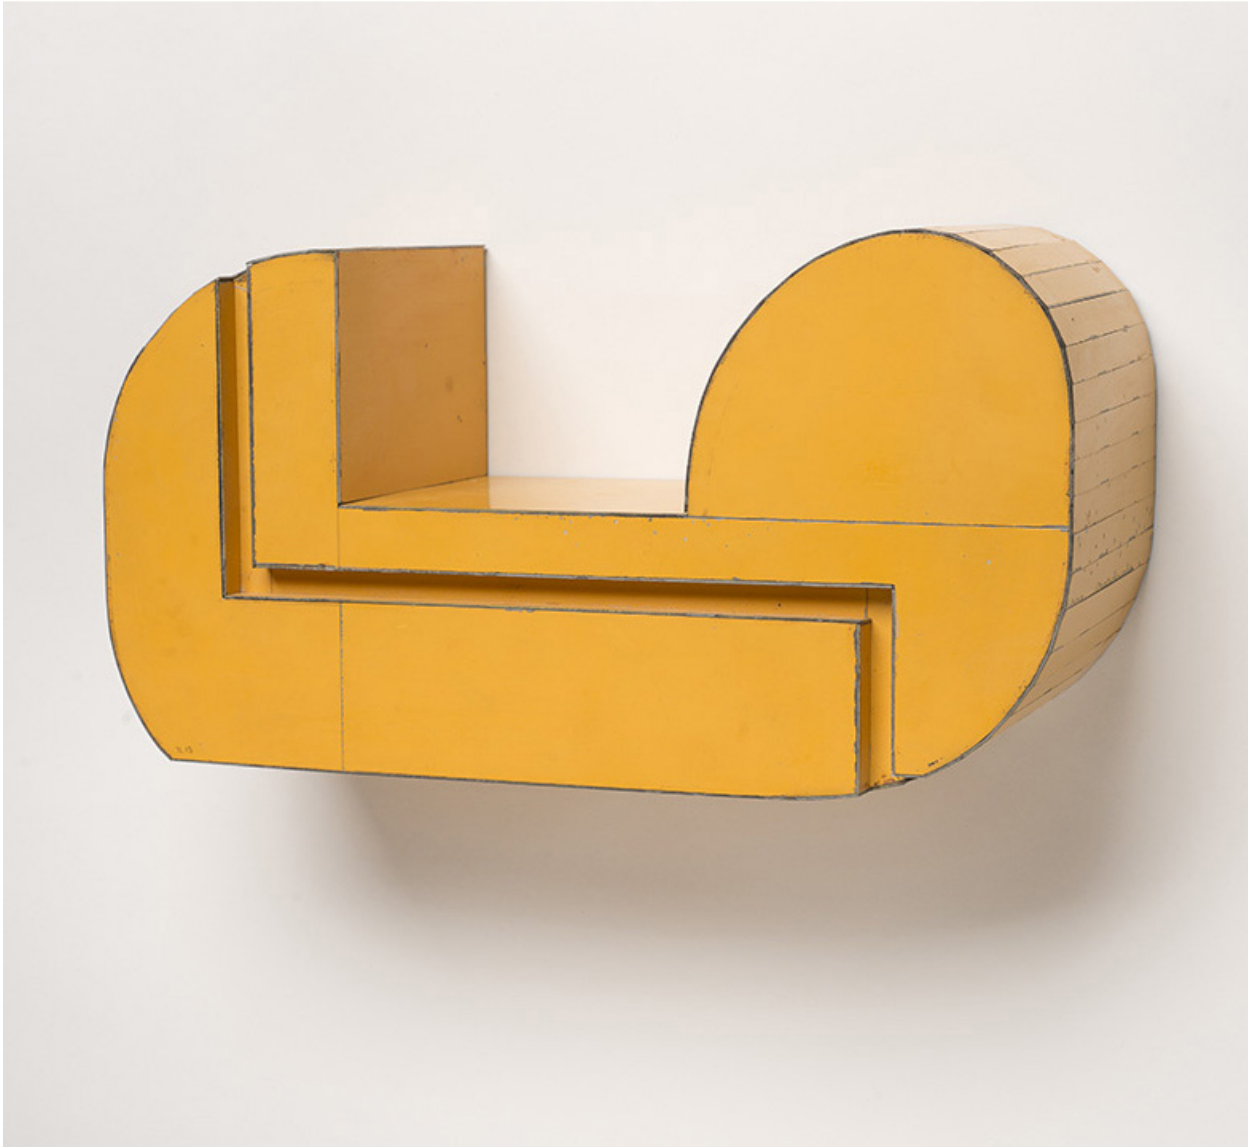

—

C

E

Ted Larsen, *Straight Curve*, 2015  
Salvage Steel, Marine-grade Plywood, Silicone, Vulcanized Rubber, Chemicals,  
Hardware, 7 x 13.5 x 5 inches (18 x 34 x 13 cm)