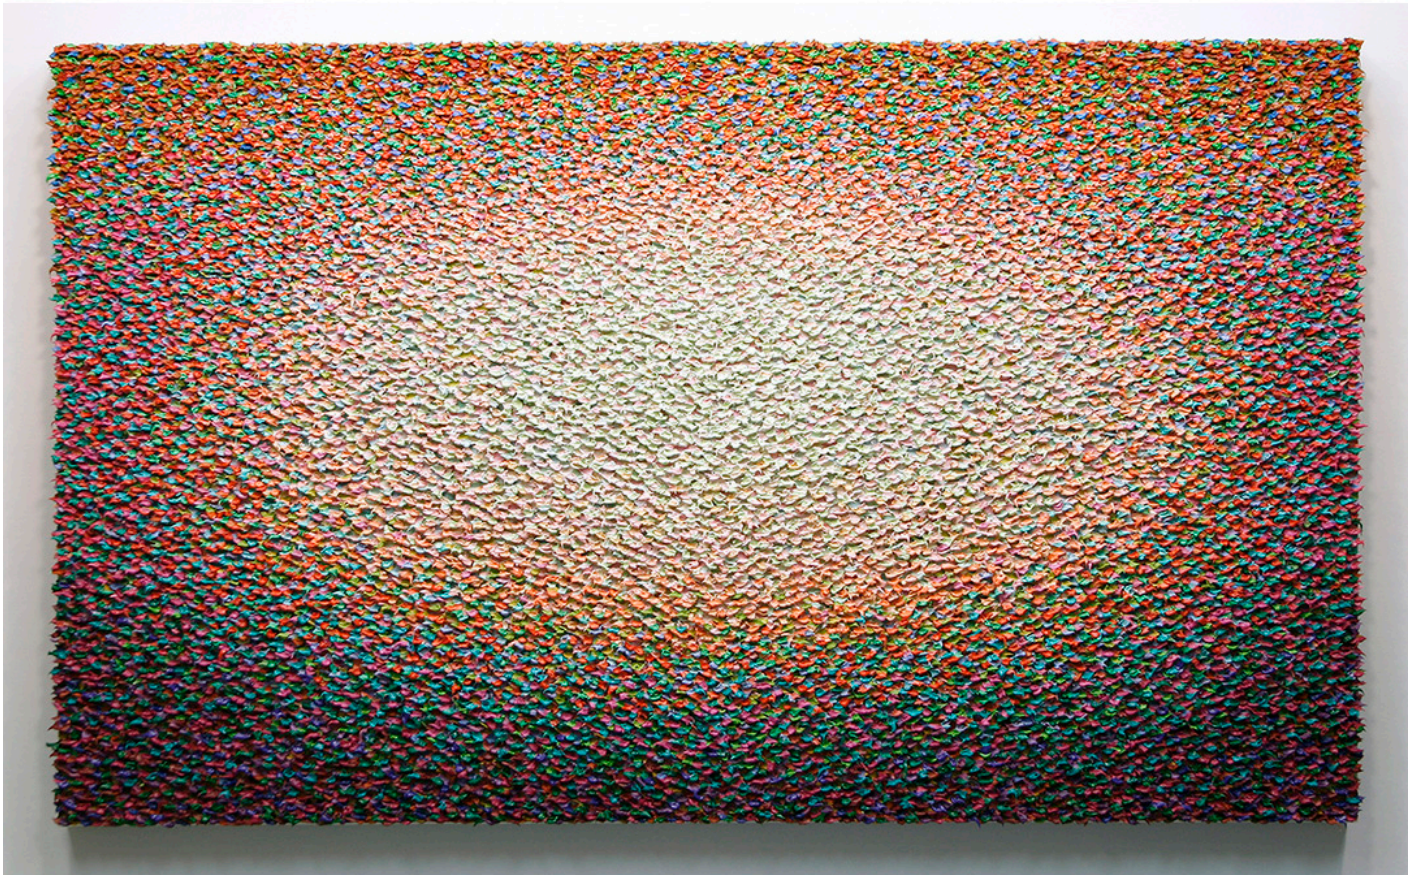

—

C

E

Robert Sagerman, 27,930, 2014
Oil on linen, 36 x 60 inches (91.5 x 152.5 cm)