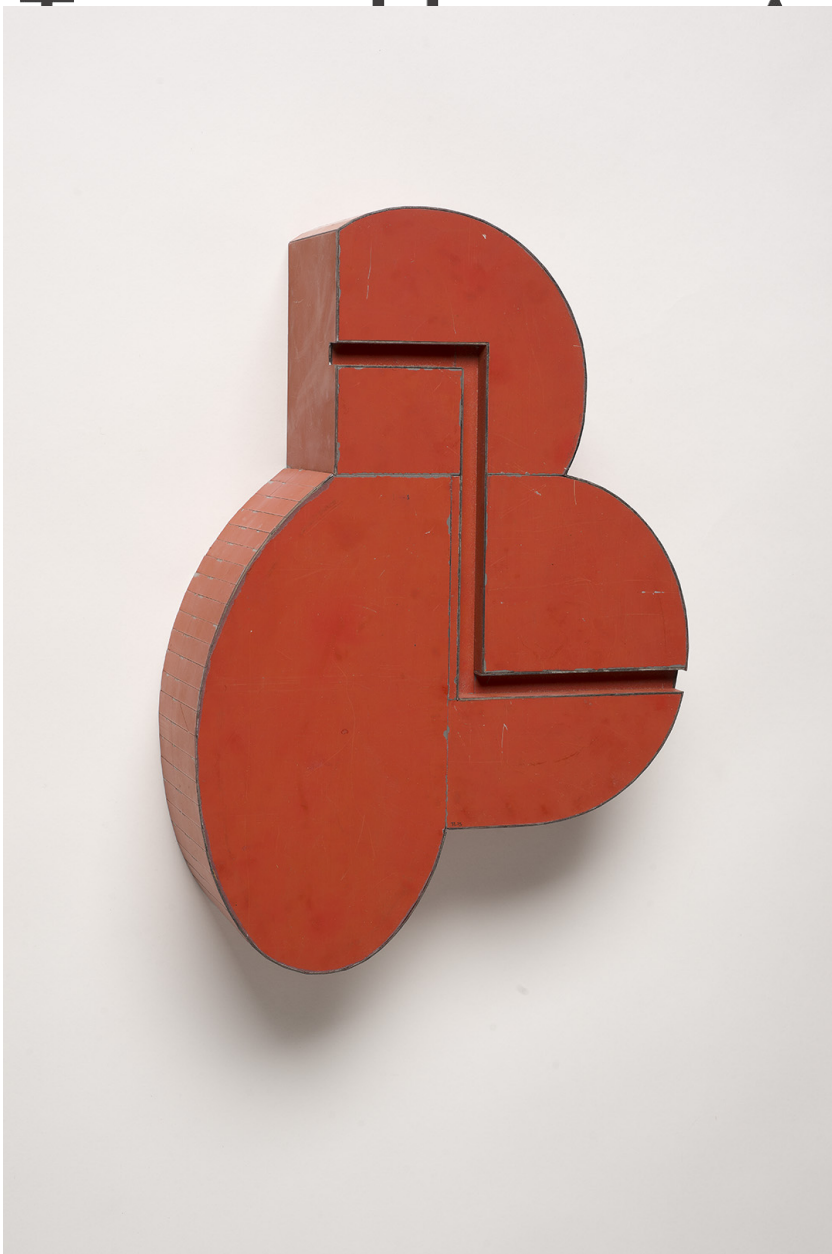

M

A

R

G

A

T

C

J

E

Ted Larsen, *Round Corner*, 2015
Salvage Steel, Marine-grade Plywood, Silicone,
Vulcanized Rubber, Chemicals, Hardware, 14.5 x 9.75
x 4 inches (37 x 25 x 10 cm)
Sold