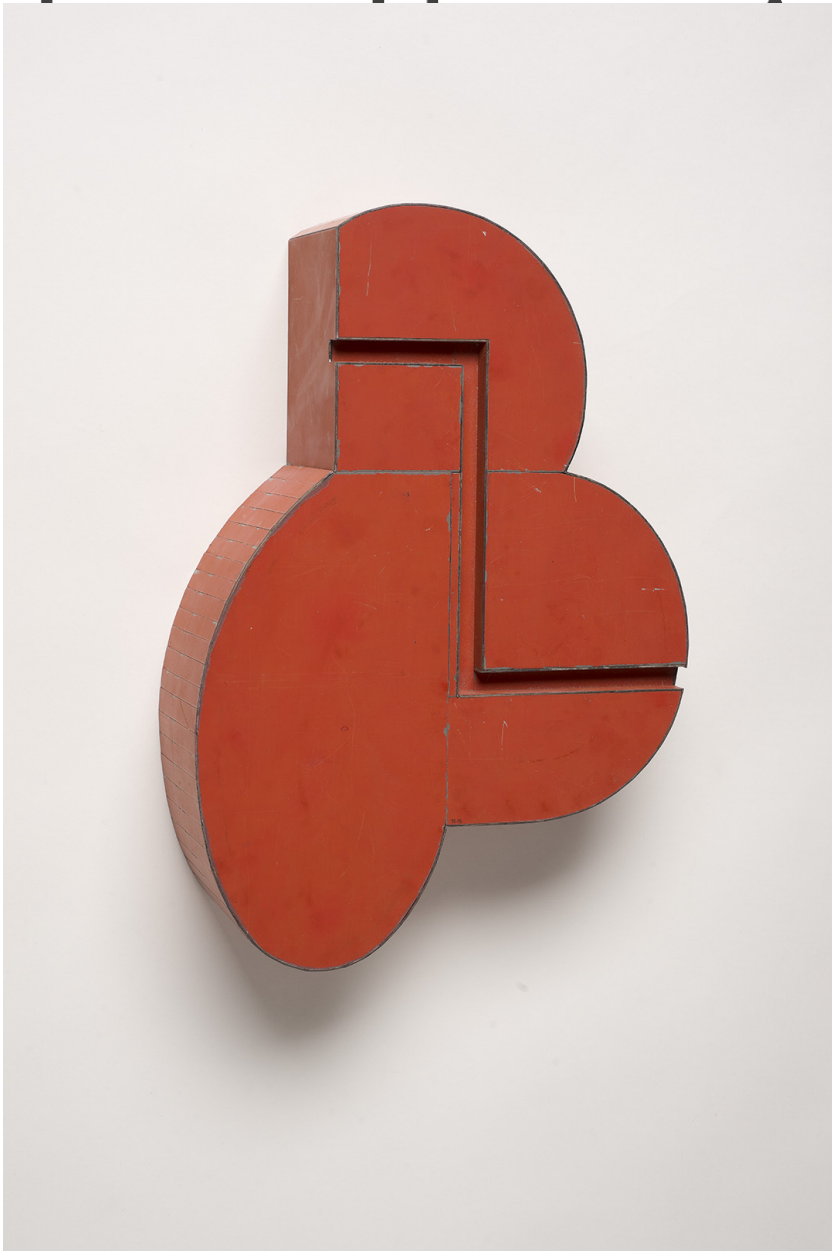

M

A

R

G

A

T

C

J

E

Ted Larsen, *Round Corner*, 2015
Salvage Steel, Marine-grade Plywood, Silicone,
Vulcanized Rubber, Chemicals, Hardware, 14.5 x 9.75
x 4 inches (37 x 25 x 10 cm)
Sold