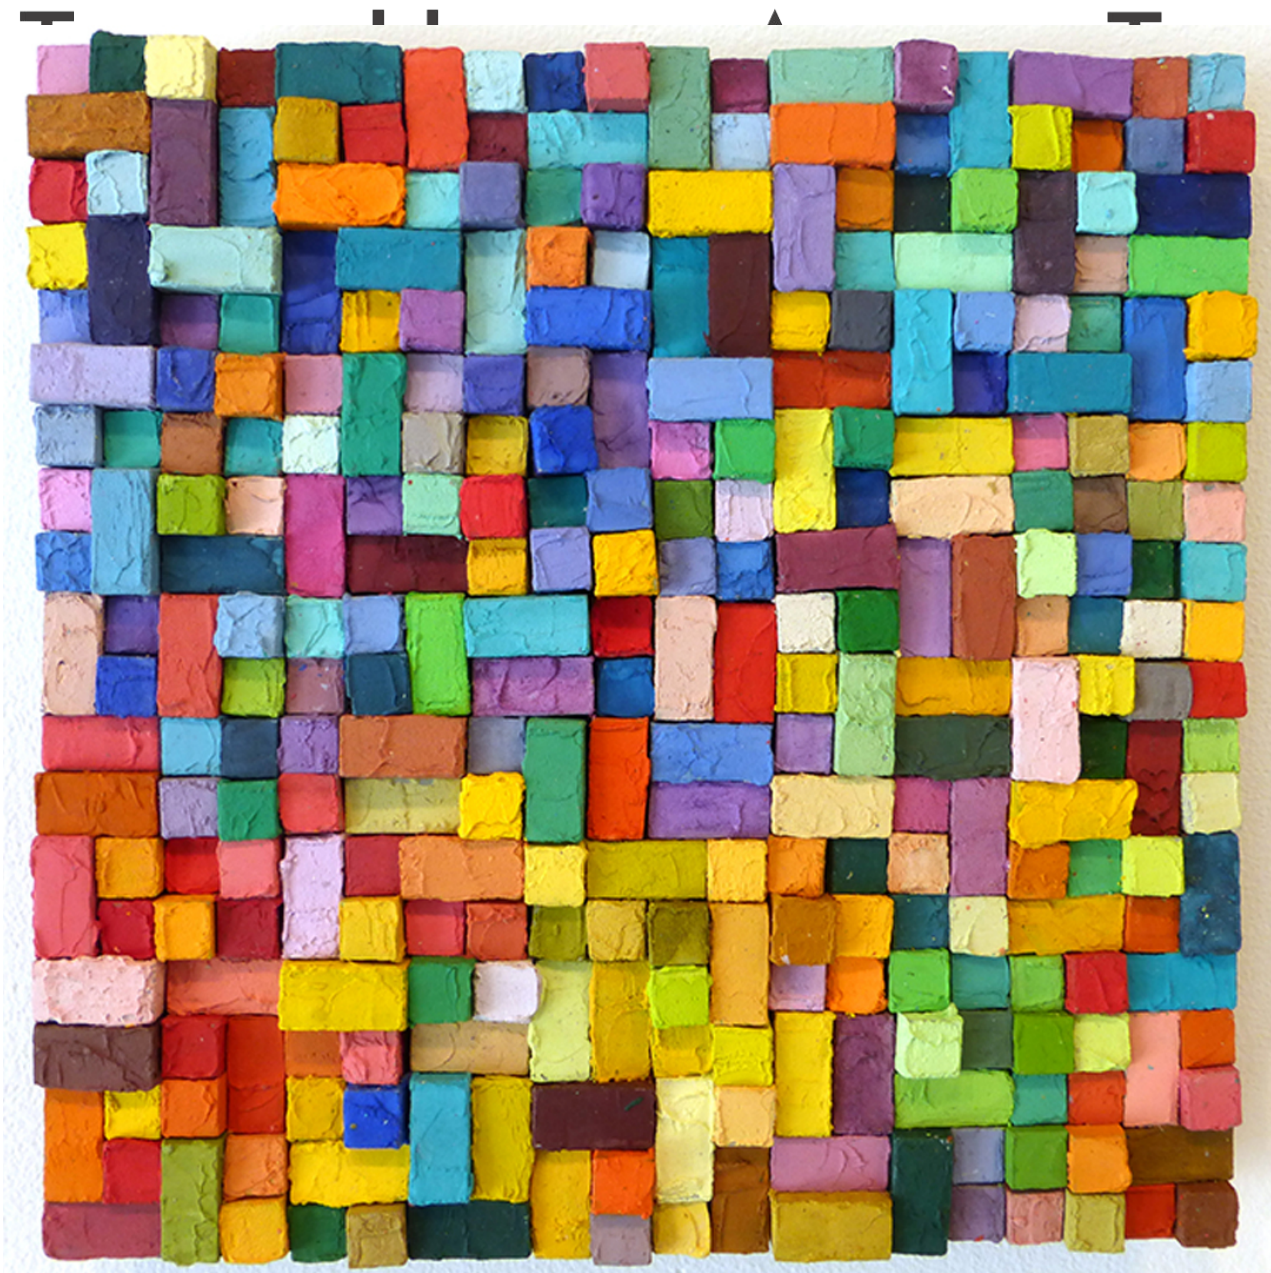

M

A

R

G

A

C

E

Carlos Estrada-Vega, *Judina*, 2015

Wax, limestone dust, oil, olepasta, pigments on wood, 8 x 8 inches (20 x 20 cm)