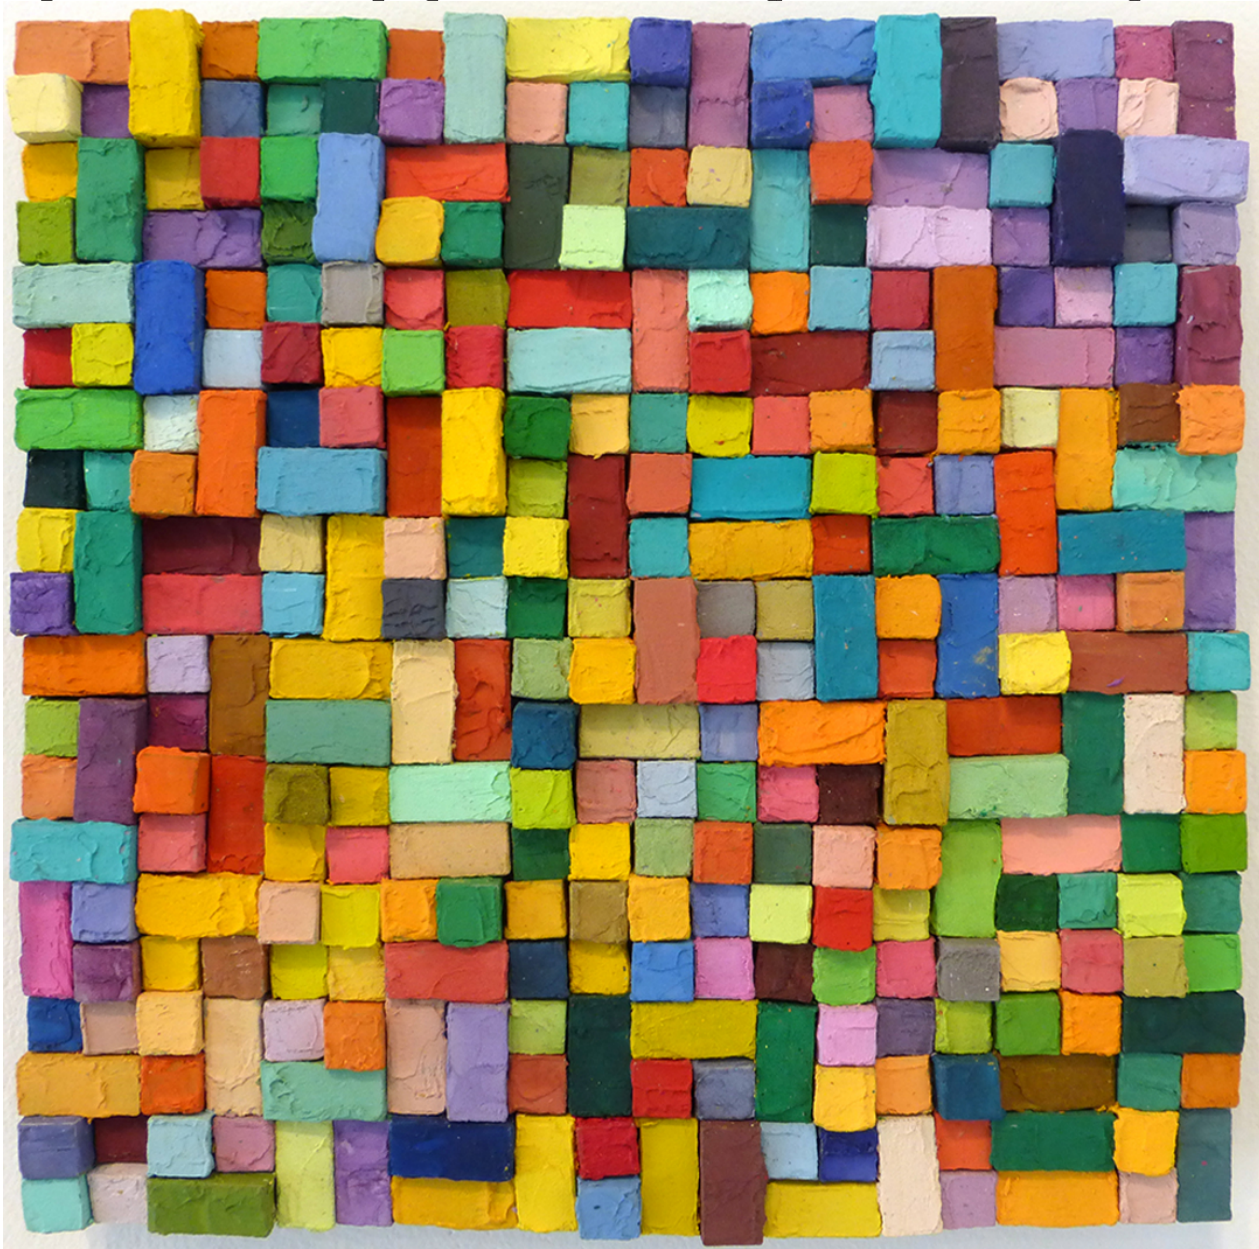

M

A

R

G

A

C

E

Carlos Estrada-Vega, *Justina*, 2015
Wax, limestone dust, oil, olepasta, pigments on wood, 8 x 8 inches (20 x 20 cm)