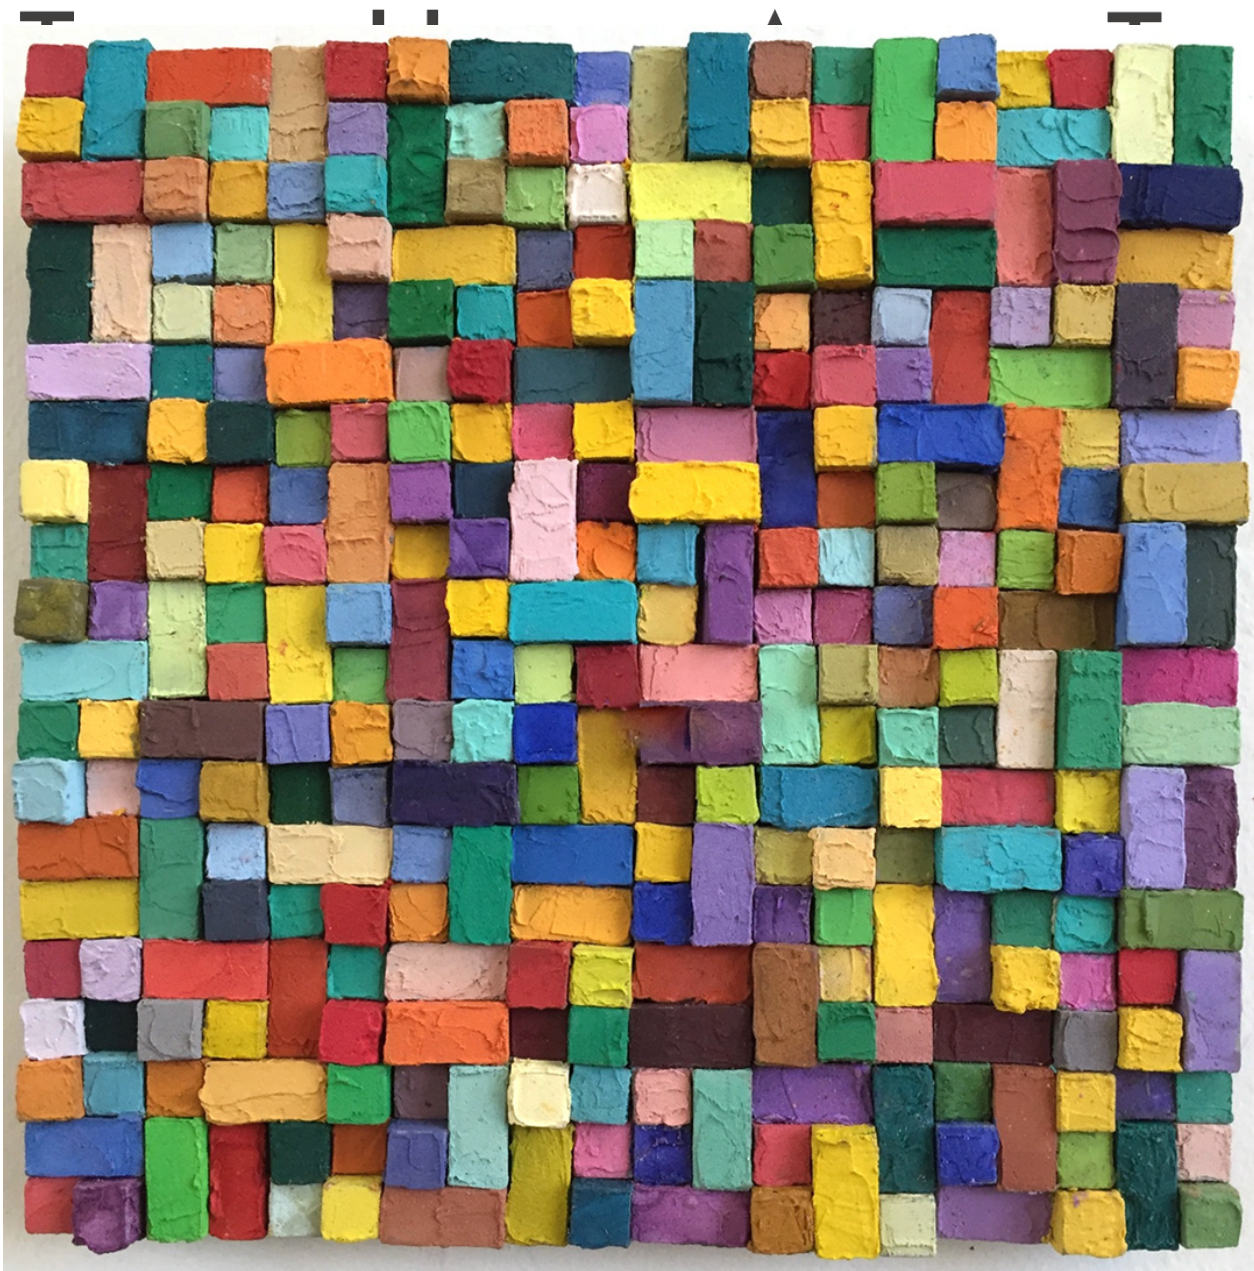

M

A

R

G

A

C

E

Carlos Estrada-Vega, *Jacinta*, 2015

Wax, limestone dust, oil, olepasta and pigments on wood, 8 x 8 inches (21 x 21 cm)