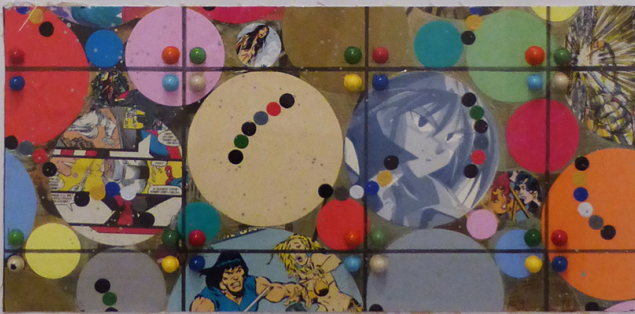

DECEMBER 20, 2014

WHERE IS THIS OGRE? 2007 MIXED MEDIA ON CANVAS 39 X 48 INCHES

nm

T

C

J

E