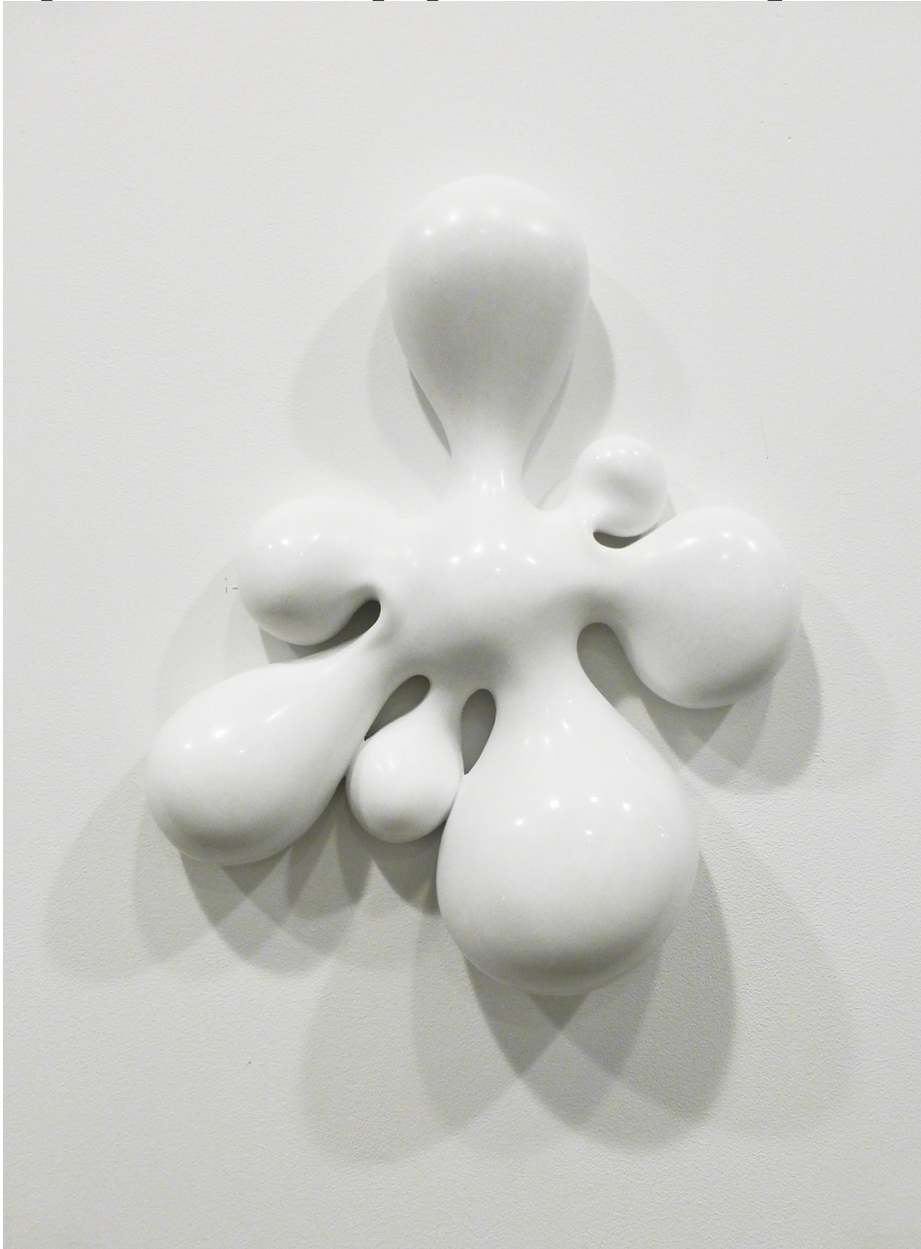

E

Venske & Spänle, *Schnurf*, 2015
Lasa Marble, 14.5 x 12 x 3.5 inches (37 x 30.5 x 9 cm)
Sold