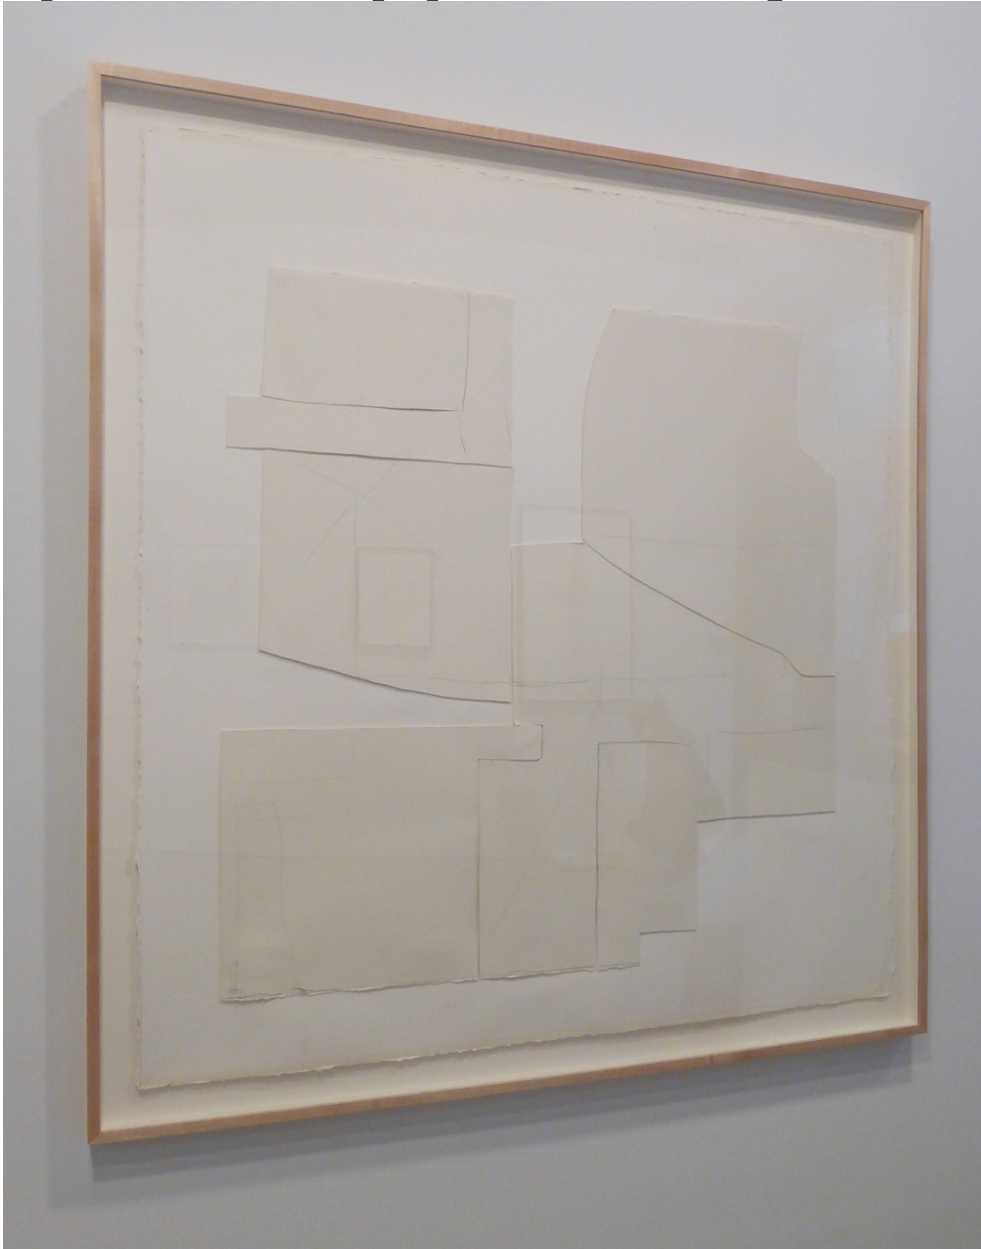

E

Nan Swid, *Shape/Forms*, 2011  
Graphite on paper, Framed: 56 x 54.5 inches (142 x 138 cm)