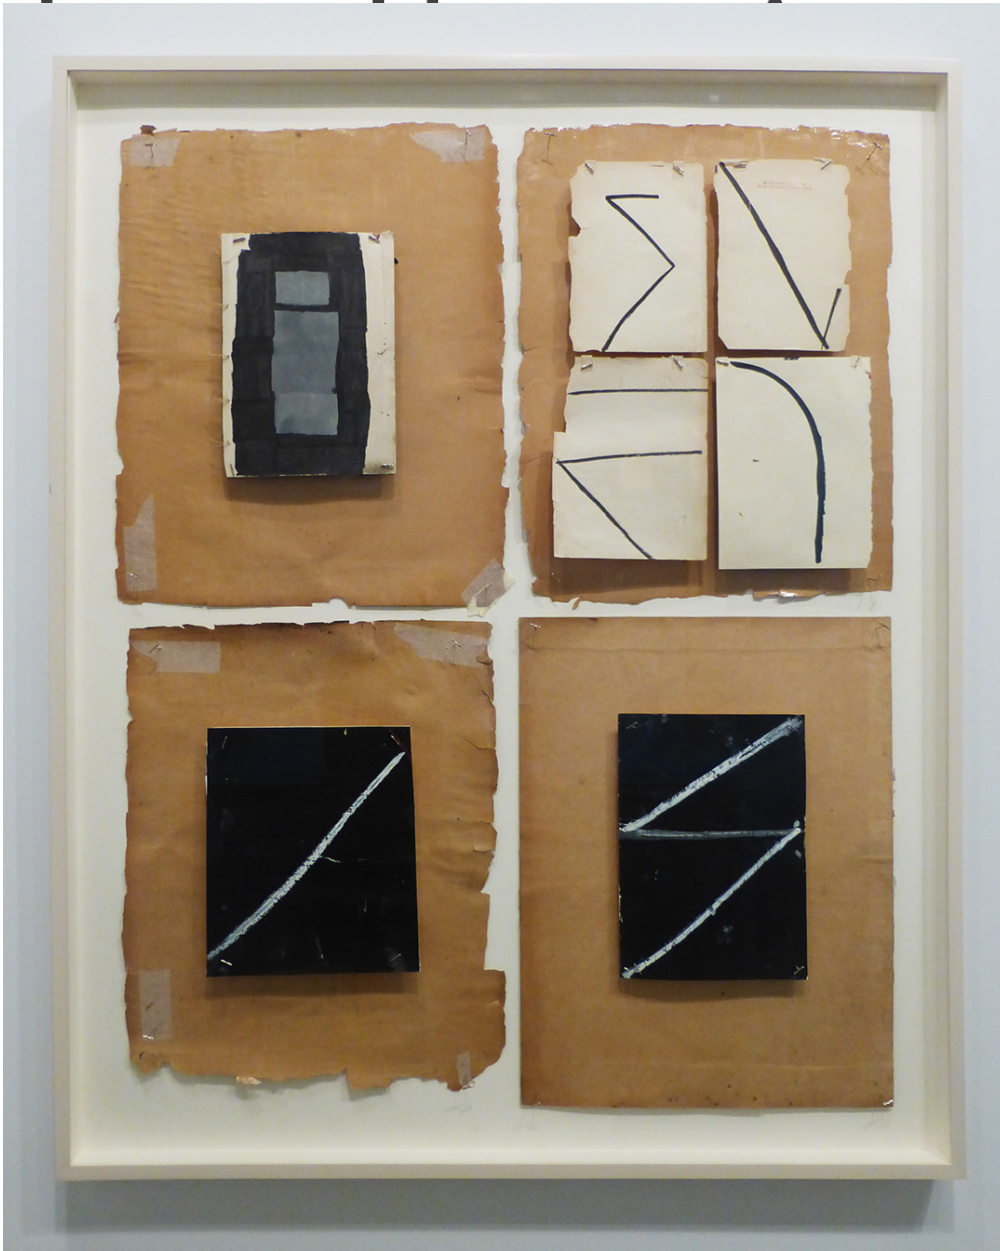

E

Nan Swid, *Black Four*, 2011-2012
Mixed media on paper, Framed: 49.25 x 40.5 inches (125 x 103 cm)