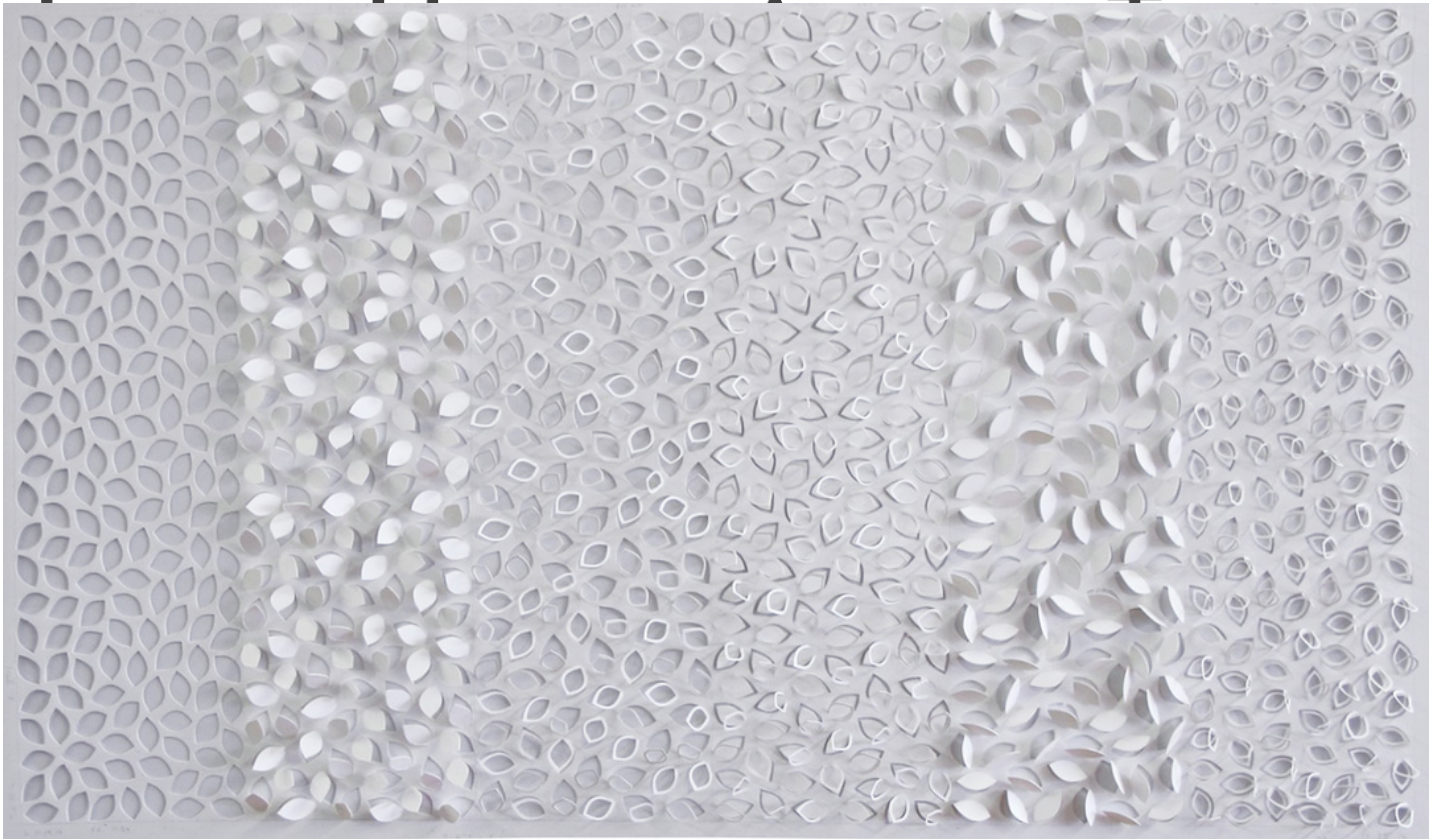

M

A

R

G

A

C

E

Jaq Belcher, *Who Are You*, 2014  
Hand-cut paper, Framed: 35.5 x 23.25 inches (90 x 59 cm)