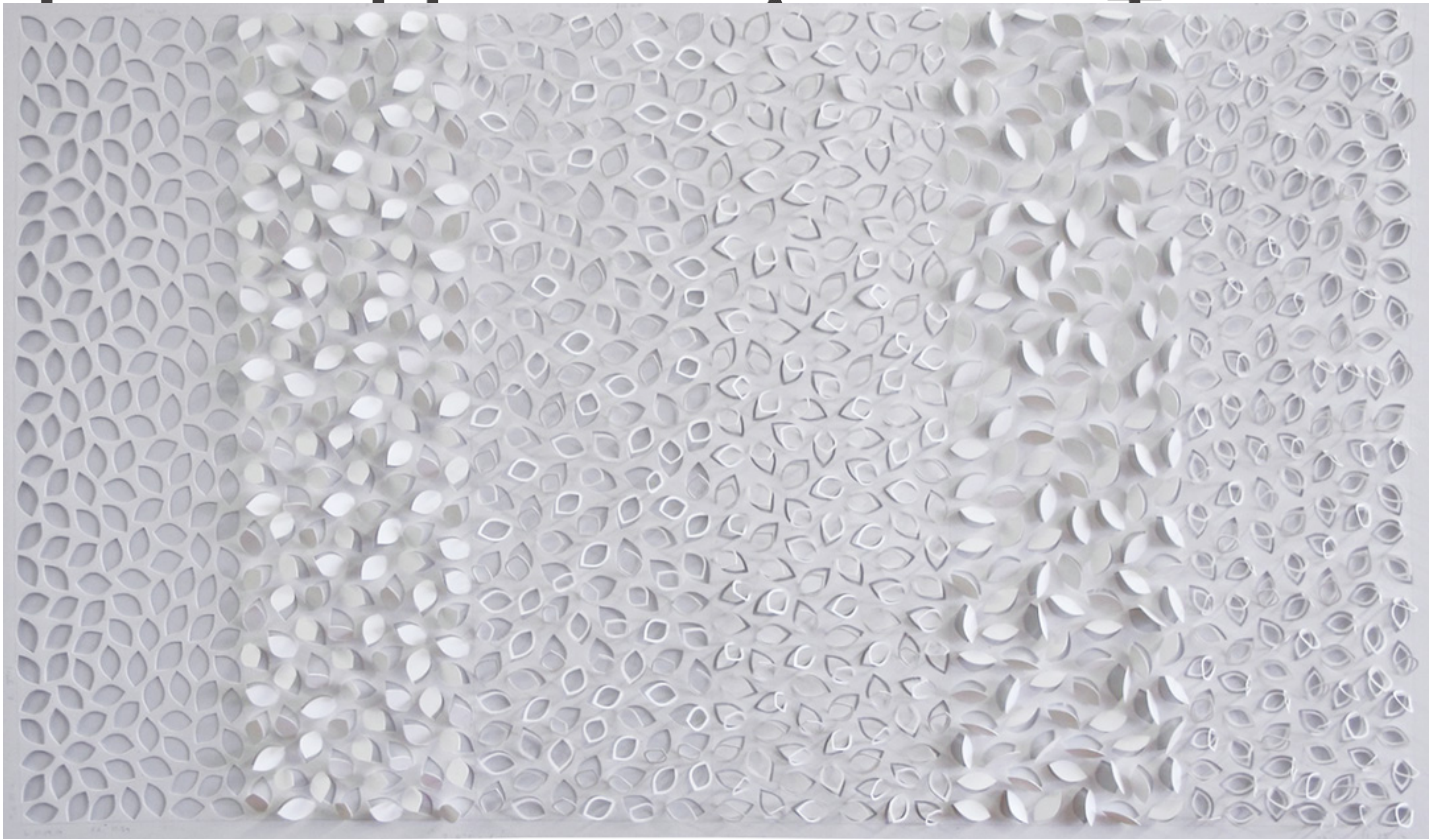

M

A

R

G

A

C

E

Jaq Belcher, *Who Are You*, 2014
Hand-cut paper, Framed: 35.5 x 23.25 inches (90 x 59 cm)