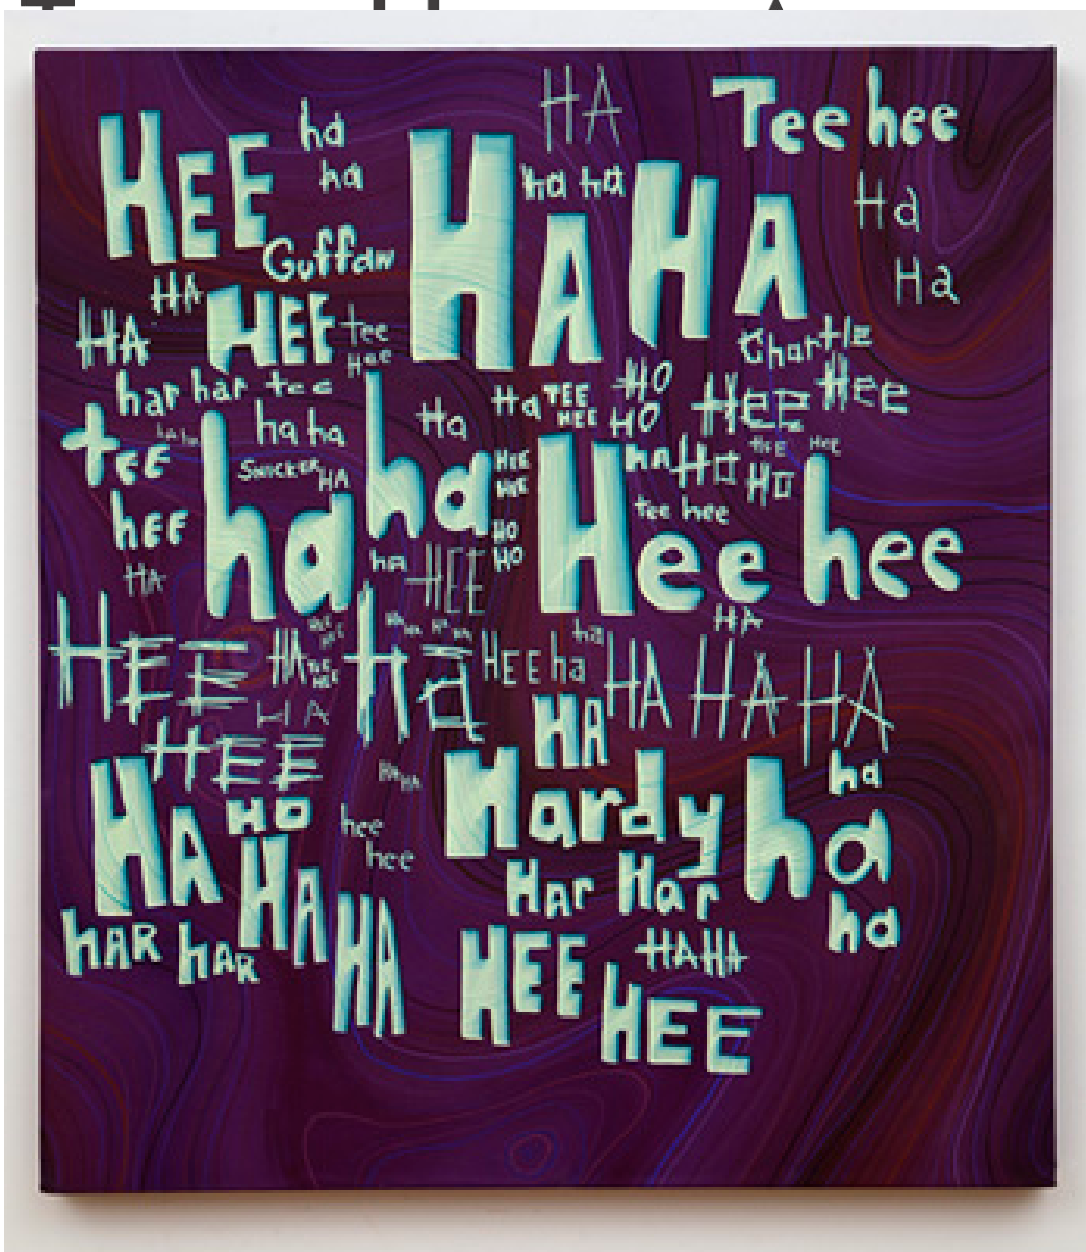

M

A

R

G

A

T  
J

C  
E

Steve DeFrank, *Hee Hee Ha Ha*  
Casein on paper and panel, 34 x 30 x 2 inches (86 x 76 x 5 cm)