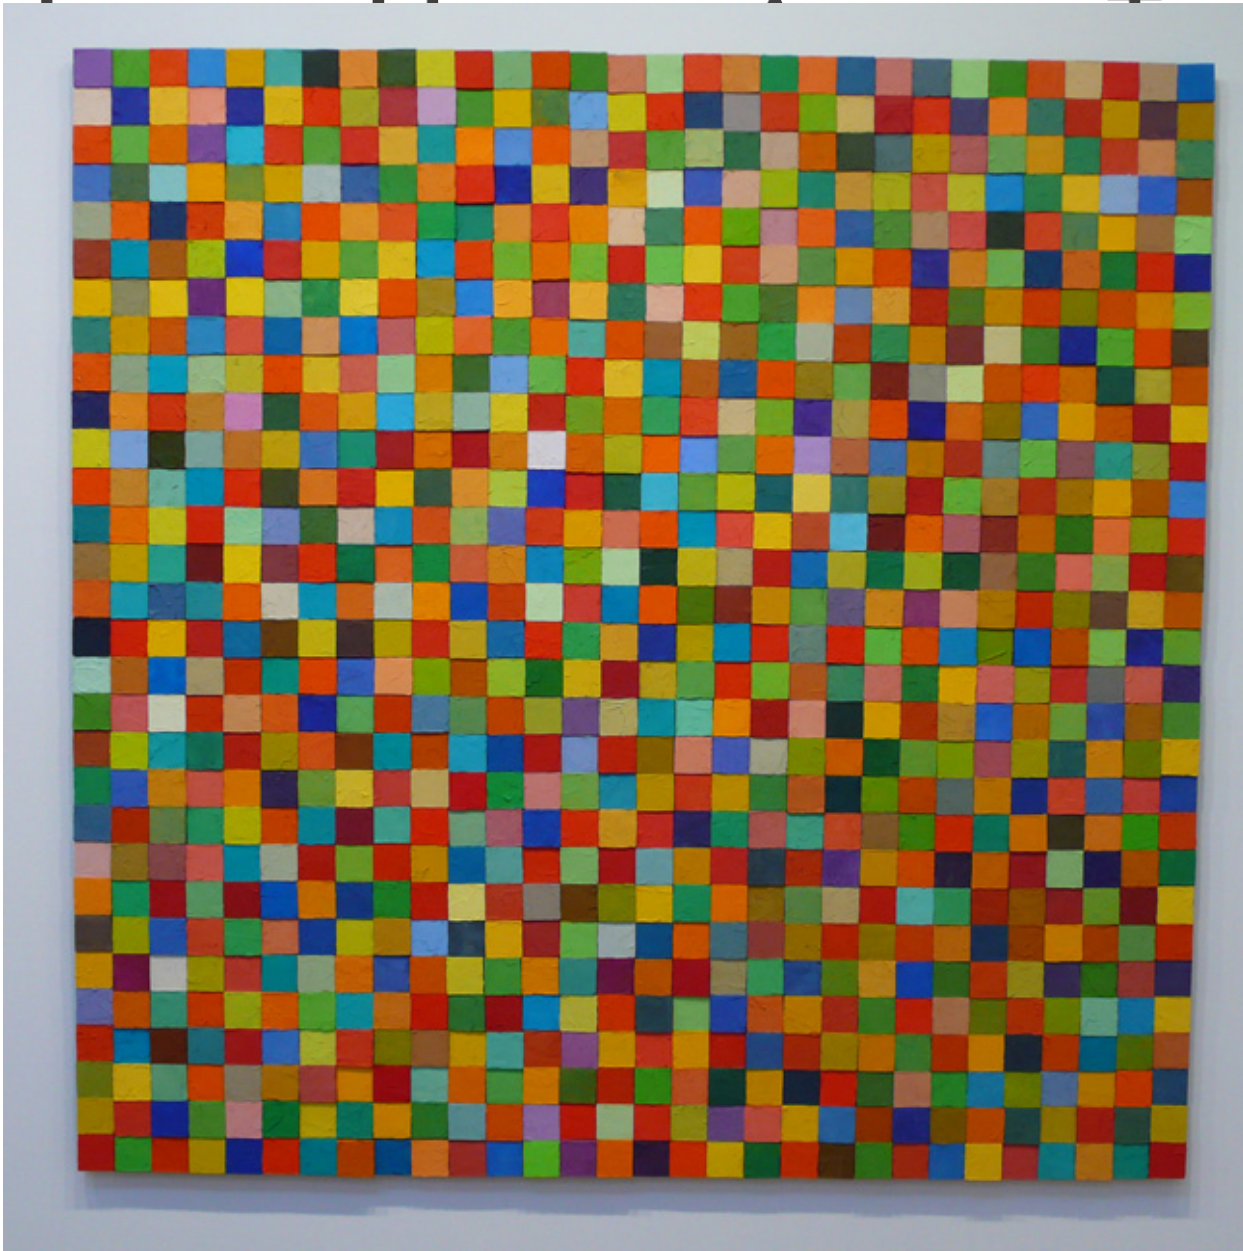

M

A

R

G

A

C

E

Carlos Estrada-Vega, *Marzo*, 2008  
Oleopasto, wax, pigment, oil & limestone on paper, 50 x 50 inches (127 x 127 cm)