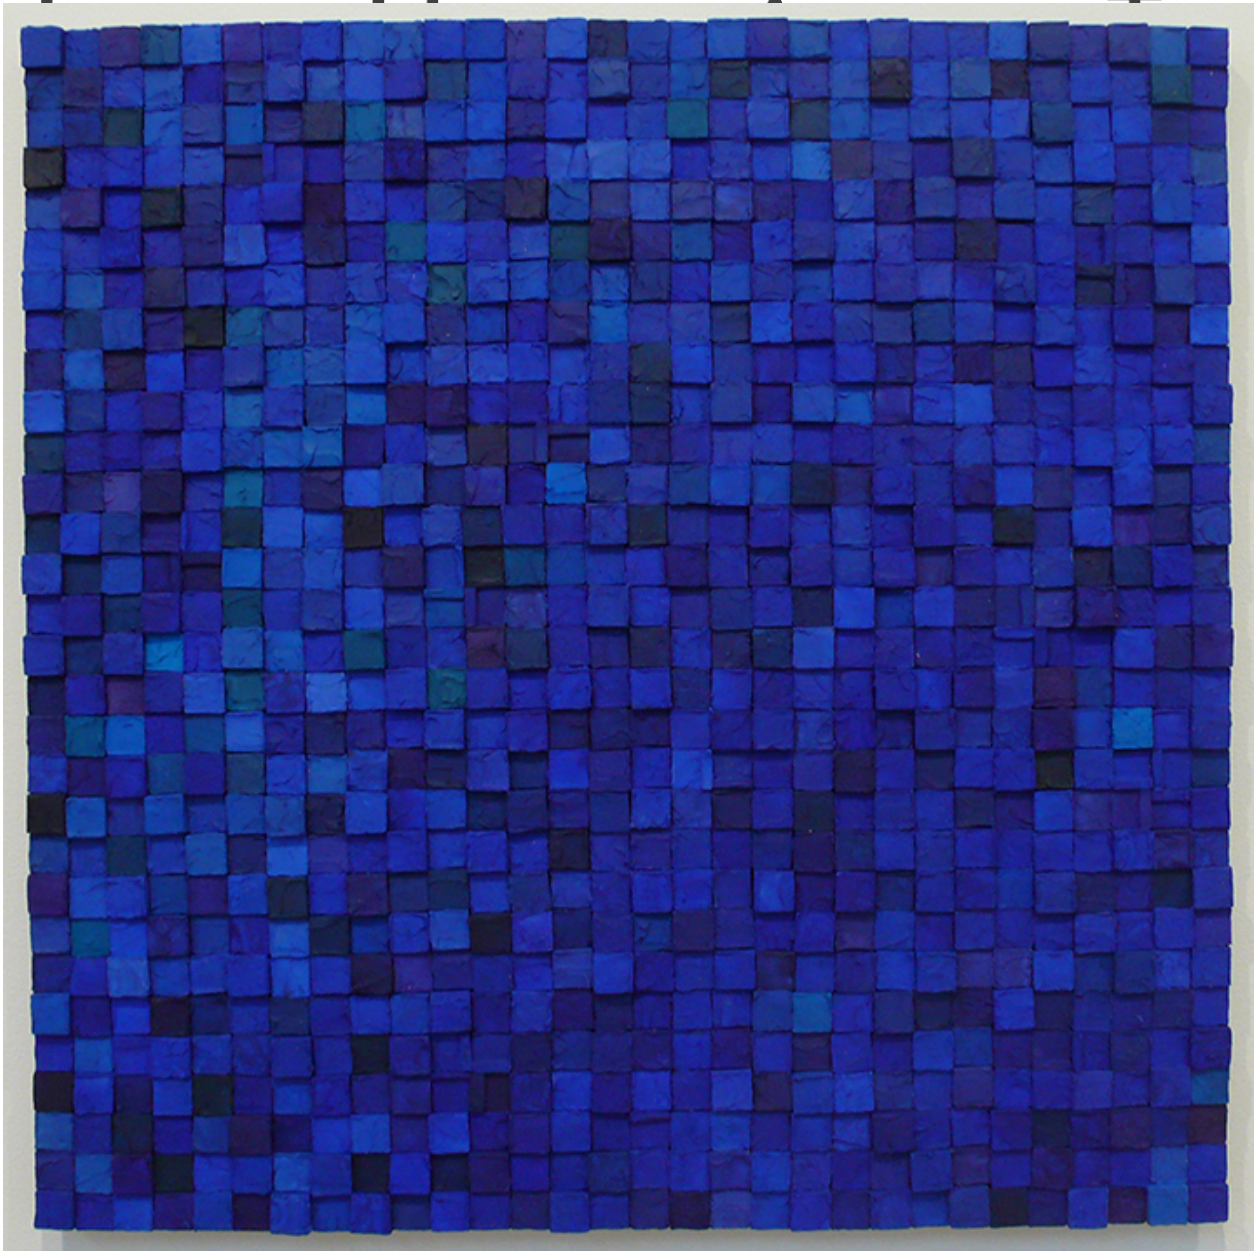

M

A

R

G

A

C

E

Carlos Estrada-Vega, *Maria*, 2008

Oleopasto, wax, pigment, oil and limestone on canvas, 24 x 24 inches (61 x 61 cm)