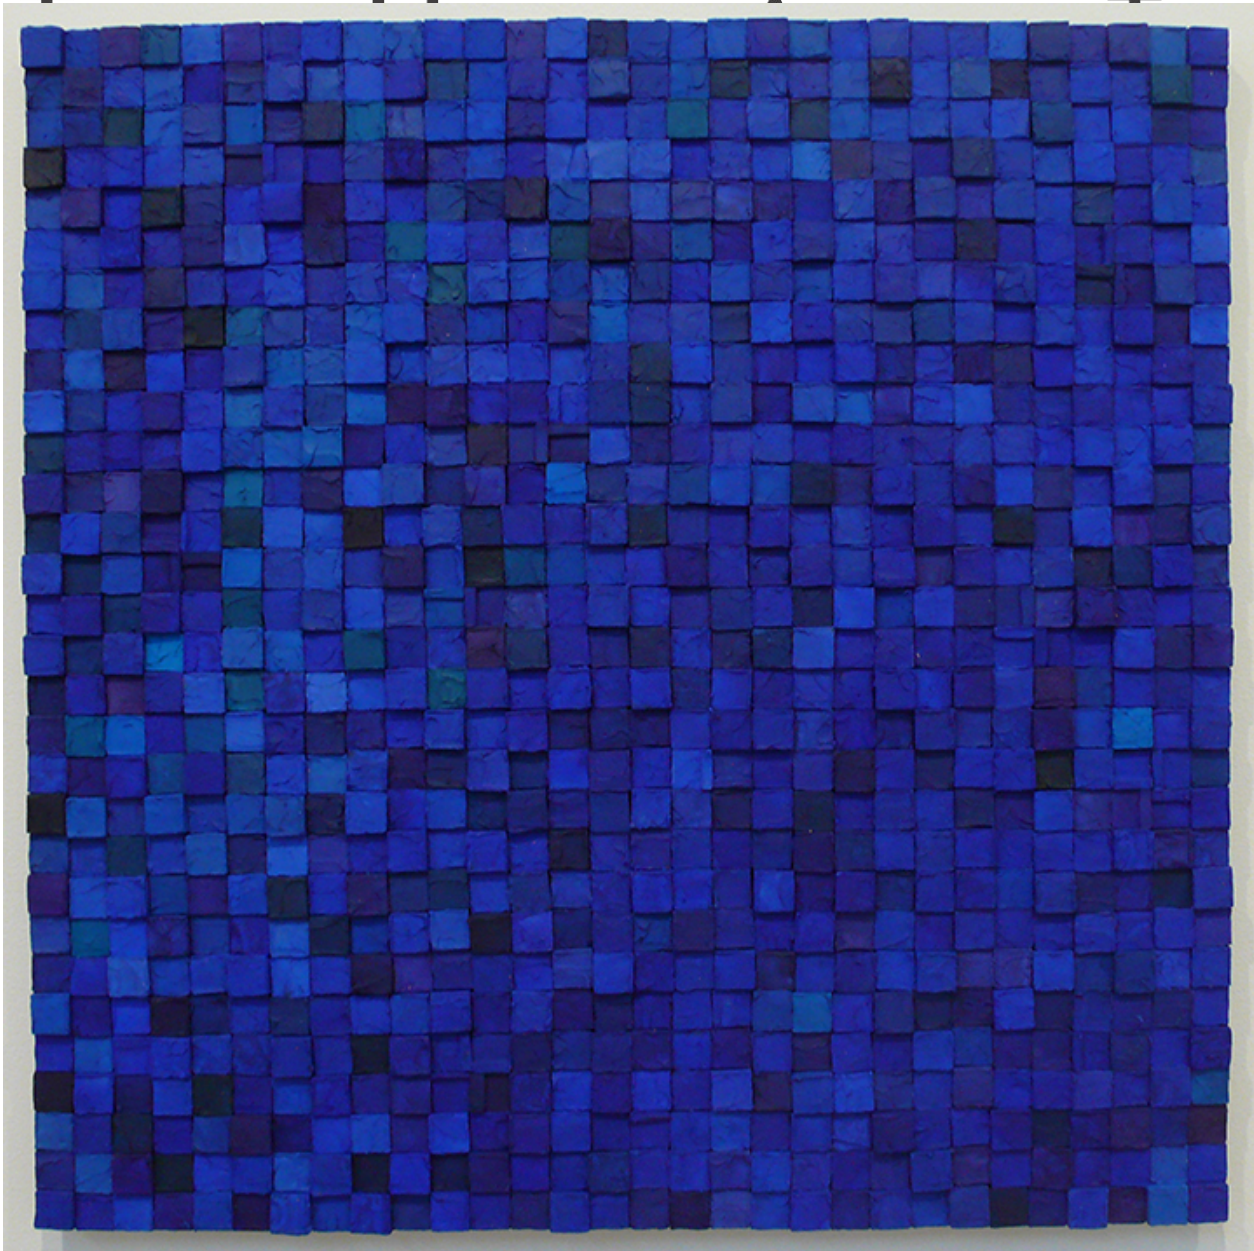

M

A

R

G

A

Carlos Estrada-Vega, *Maria*, 2008
Oleopasto, wax, pigment, oil and limestone on canvas, 24 x 24 inches (61 x 61 cm)