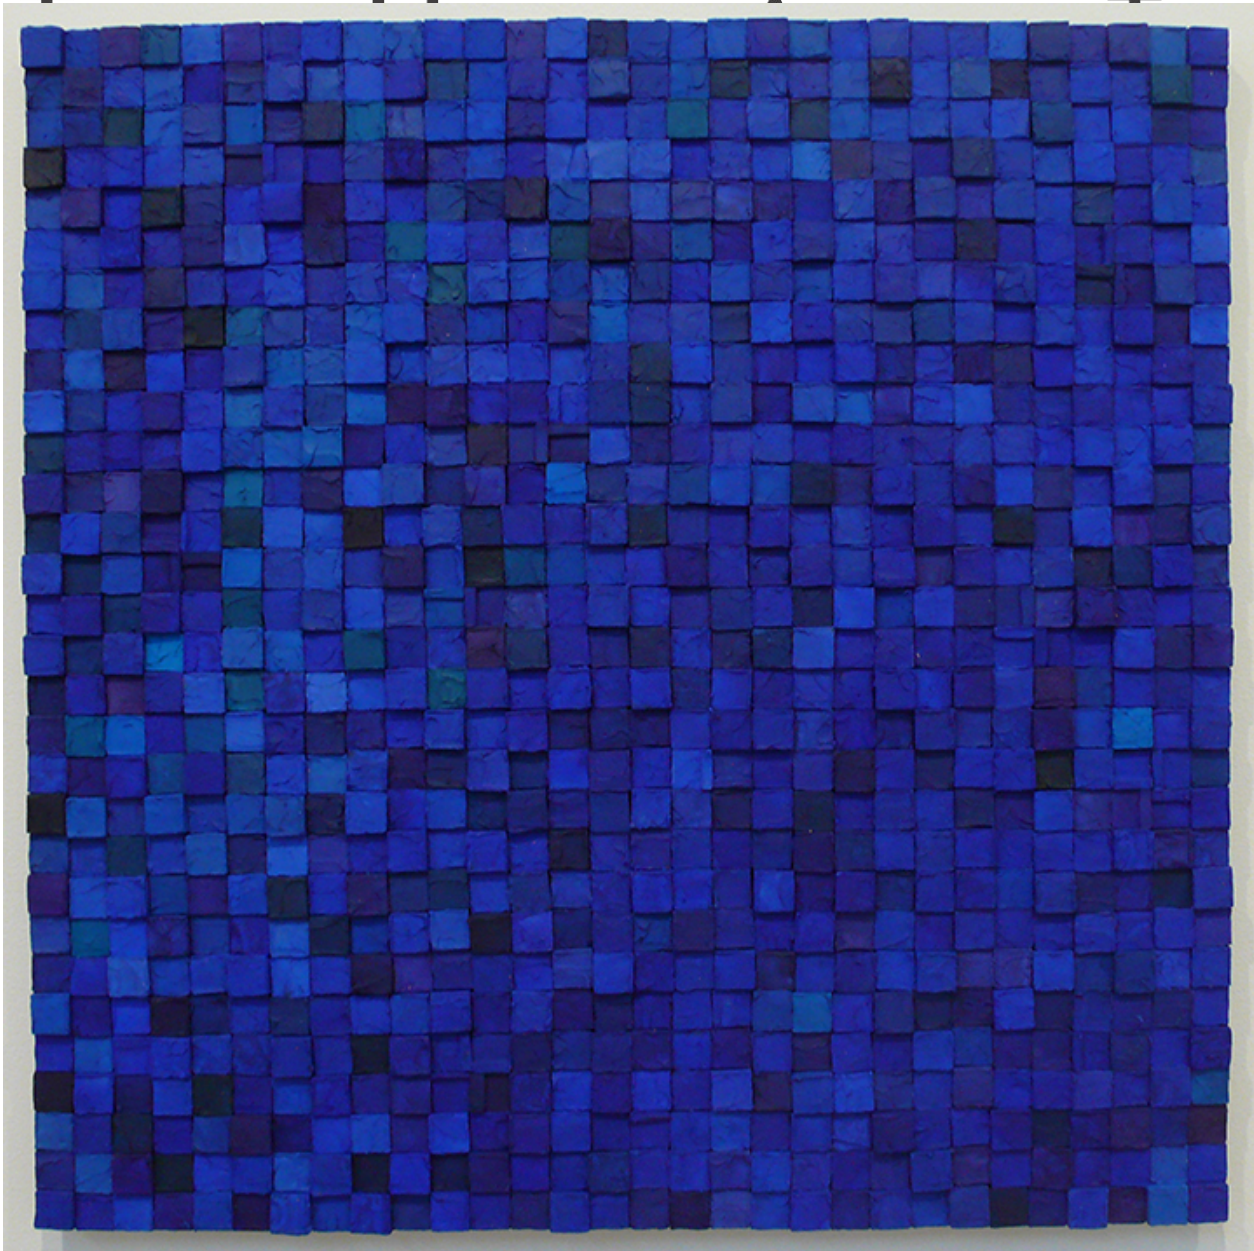

M

A

R

G

A

C

E

Carlos Estrada-Vega, *Maria*, 2008
Oleopasto, wax, pigment, oil and limestone on canvas, 24 x 24 inches (61 x 61 cm)