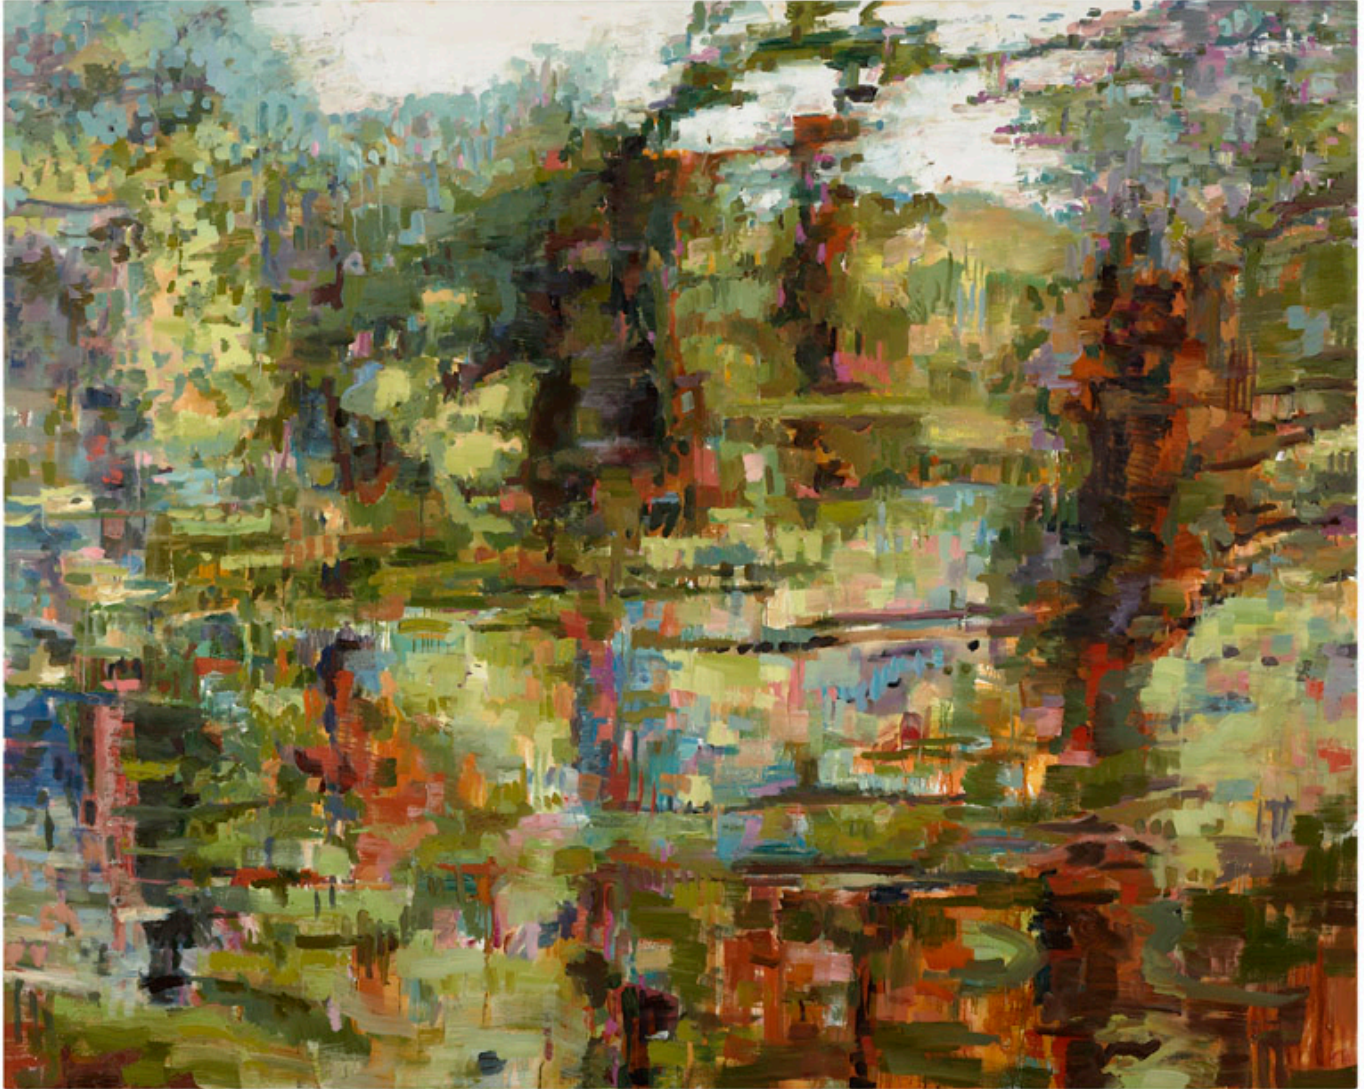

-

C

E

Monica Tap, *Road to Lily Dale II*, 2005
Oil on canvas, 80 x 99 inches (203 x 251.5 cm)