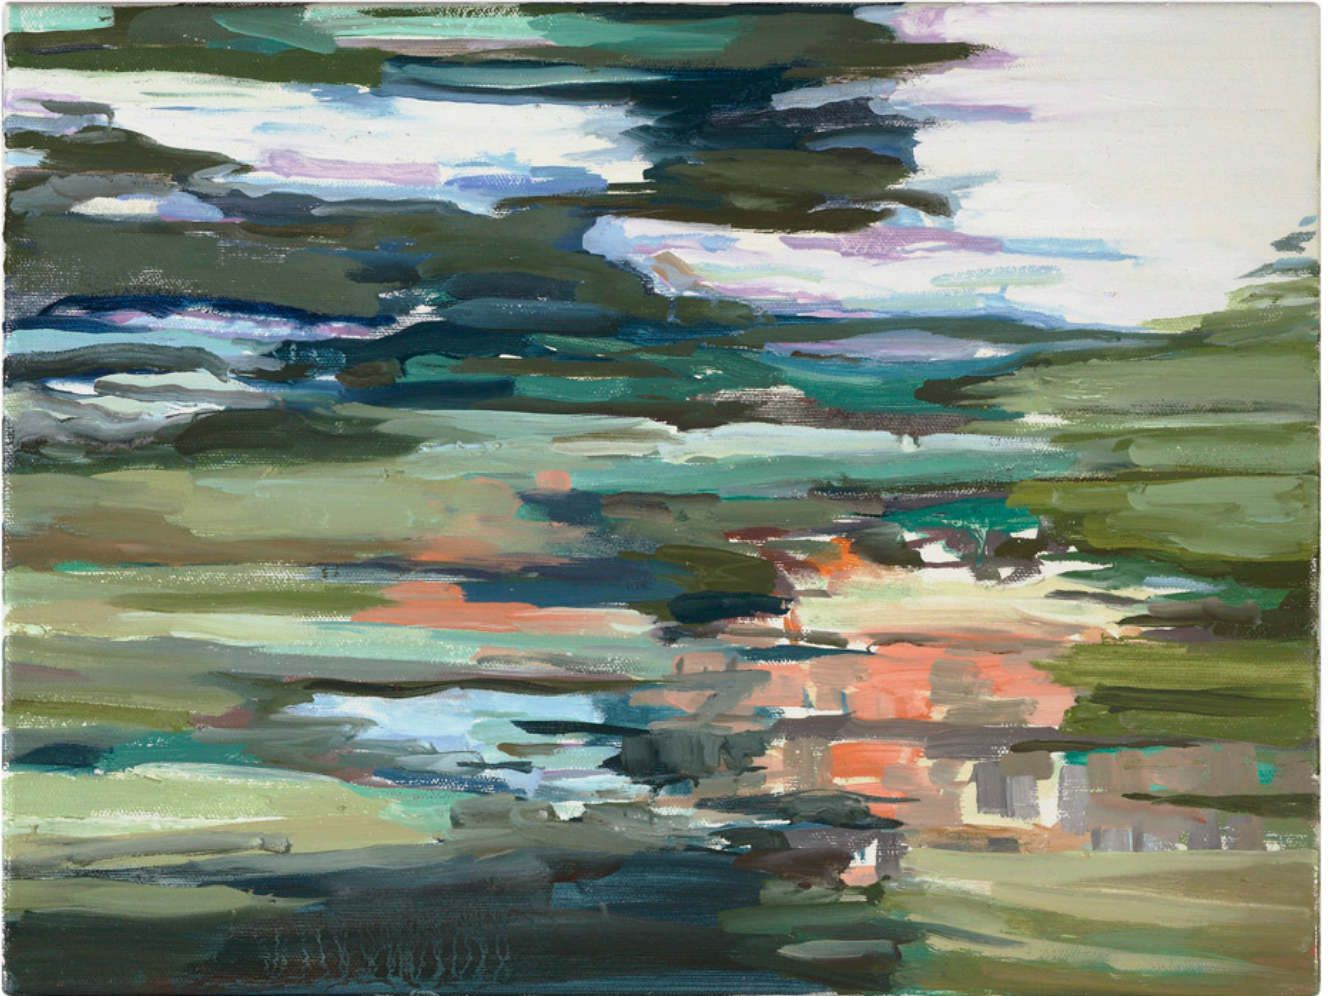

-

C

E

Monica Tap, *Homer Watson Boulevard (taffy)*, 2007
Oil on canvas, 12 x 16 inches (30 x 41 cm)