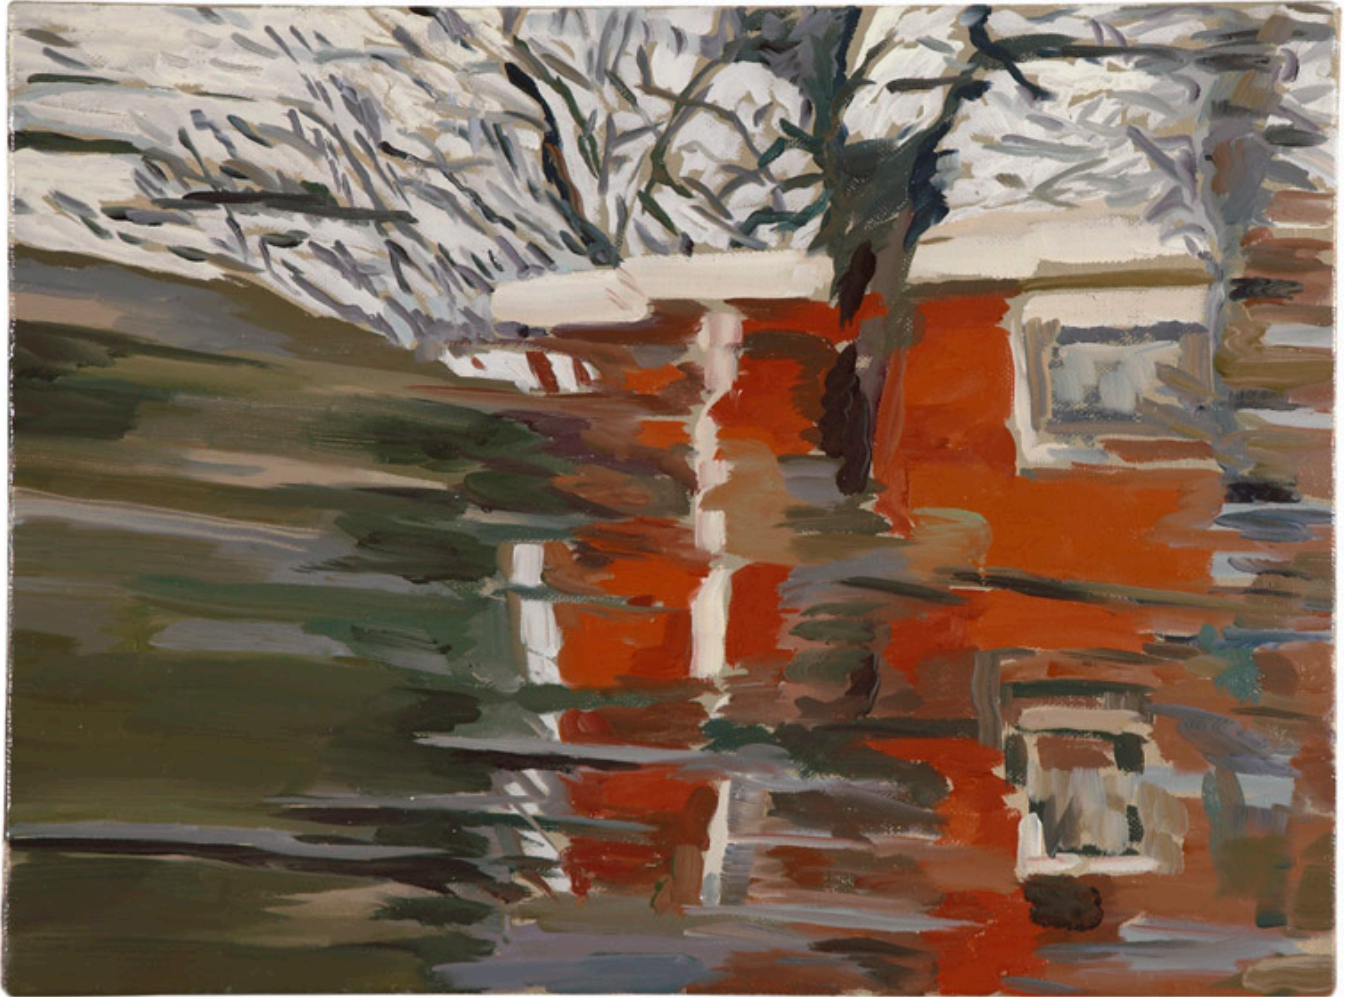

-

C

E

Monica Tap, *Homer Watson Boulevard (red house)*, 2007
Oil on canvas, 12 x 16 inches (30 x 41 cm)