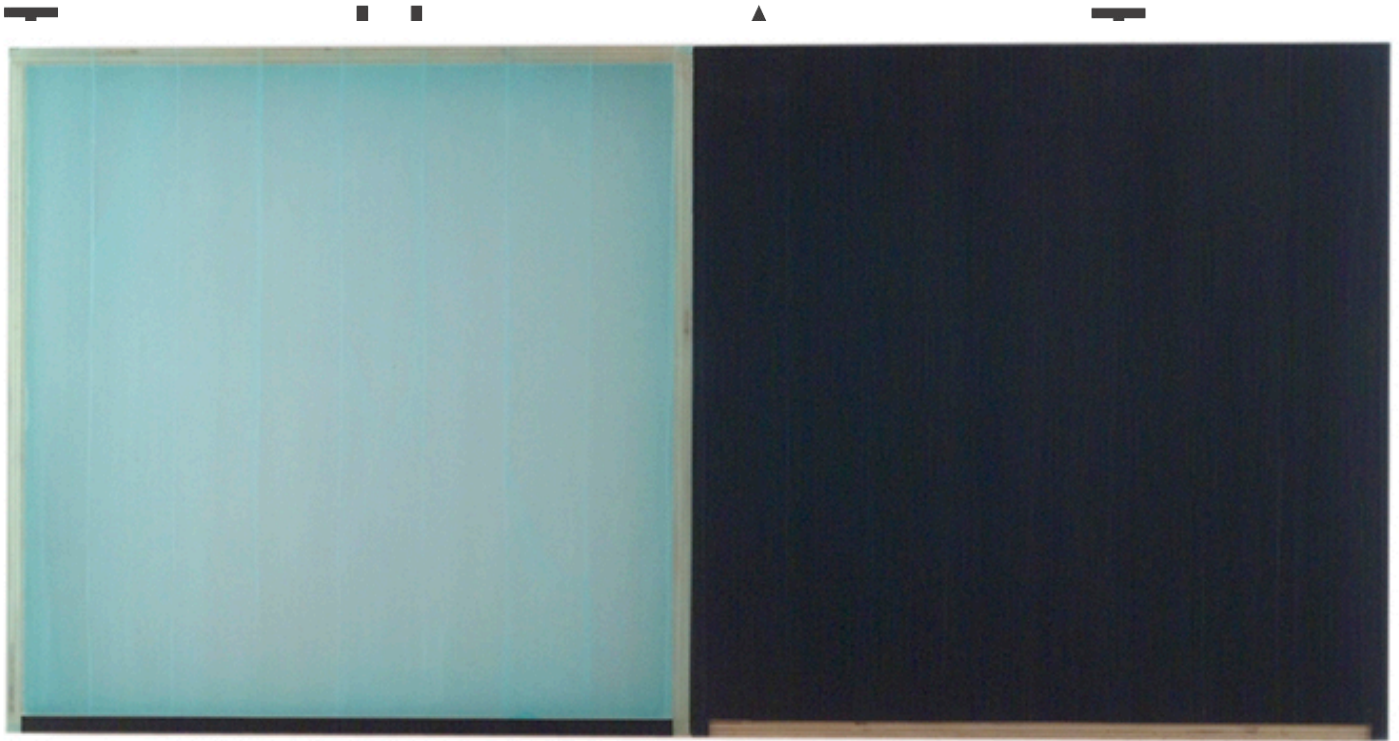

M

A

R

G

A

C

E

Heather Hutchinson, *Night as Clear as Day*, 2005

Beeswax, pigment, Plexiglass, enamel and birch, 30 x 60 x 2.5 inches (76 x 152 x 6 cm)