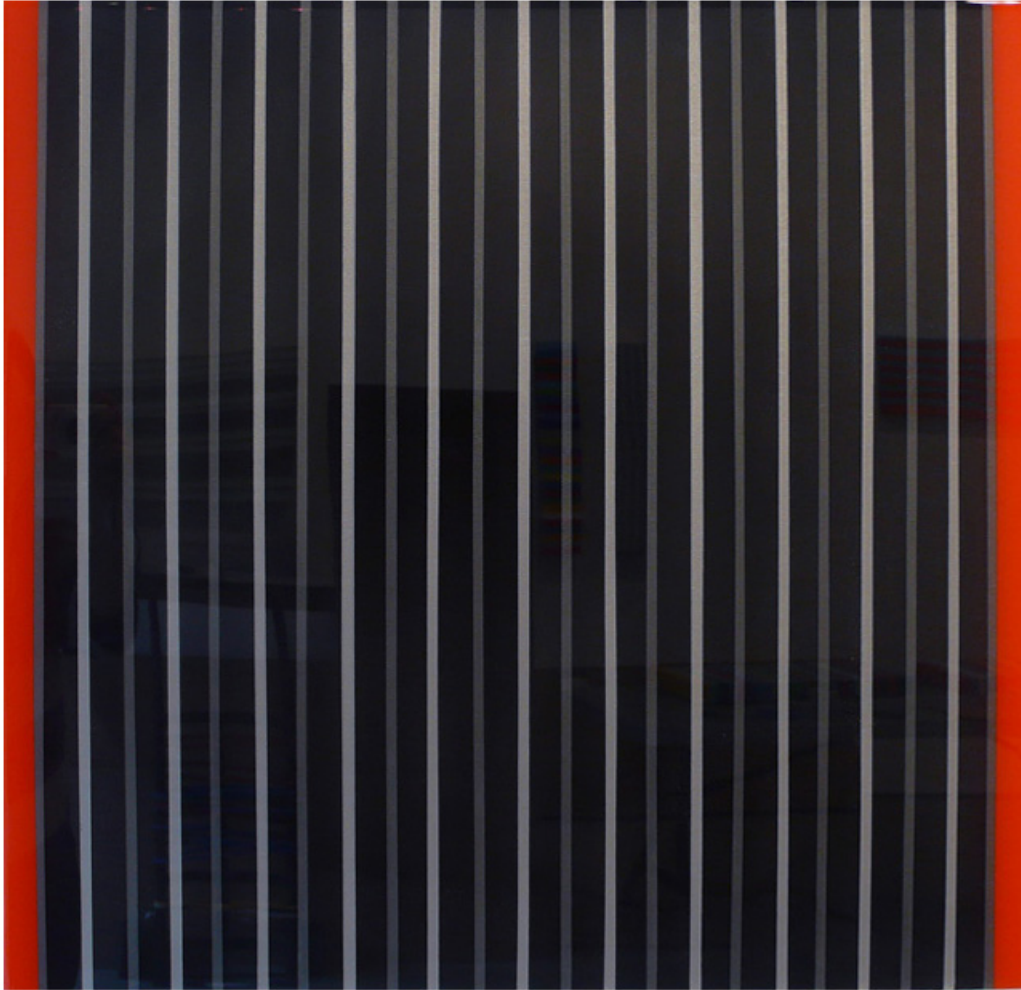

—

C

E

Heidi Spector, *Mr. Vain*, 2013
Liquitex with resin on birch panel, 24 x 24 inches (61 x 61 cm)