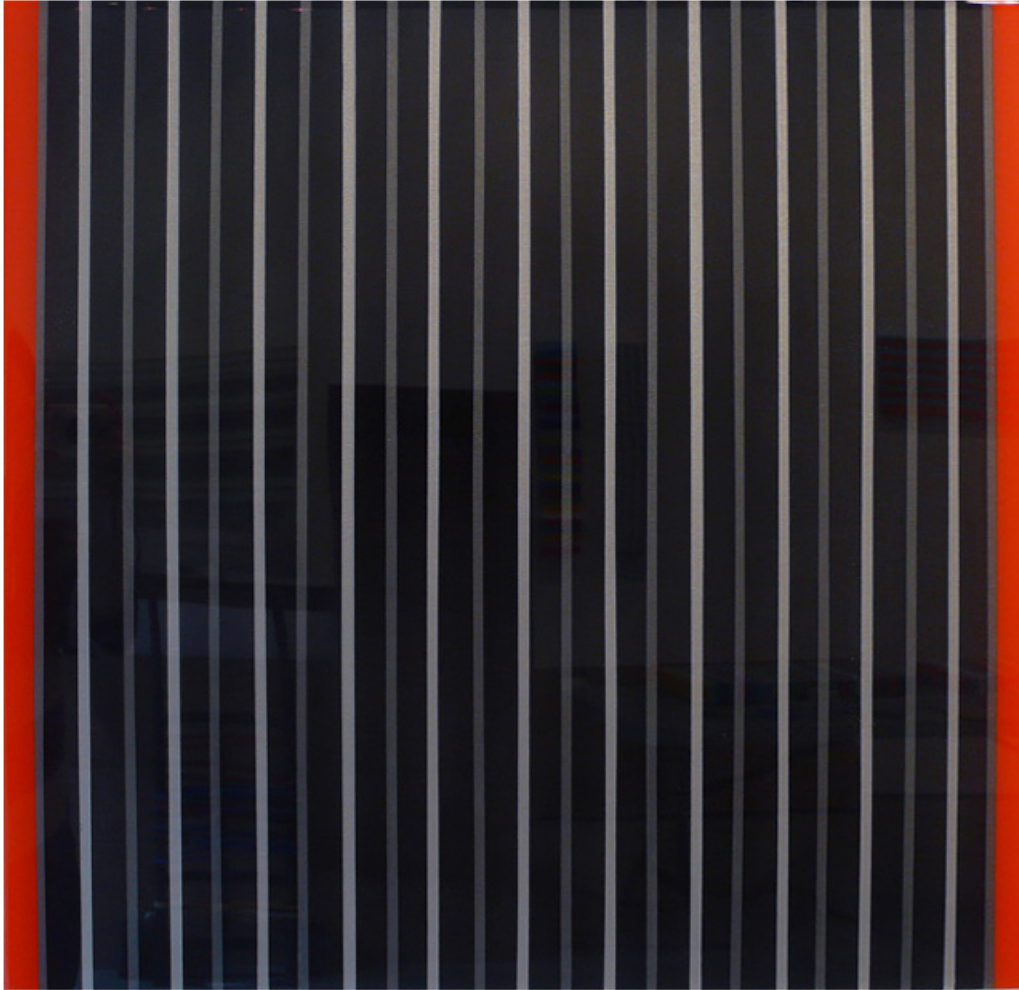

—

C

E

Heidi Spector, *Mr. Vain*, 2013
Liquitex with resin on birch panel, 24 x 24 inches (61 x 61 cm)