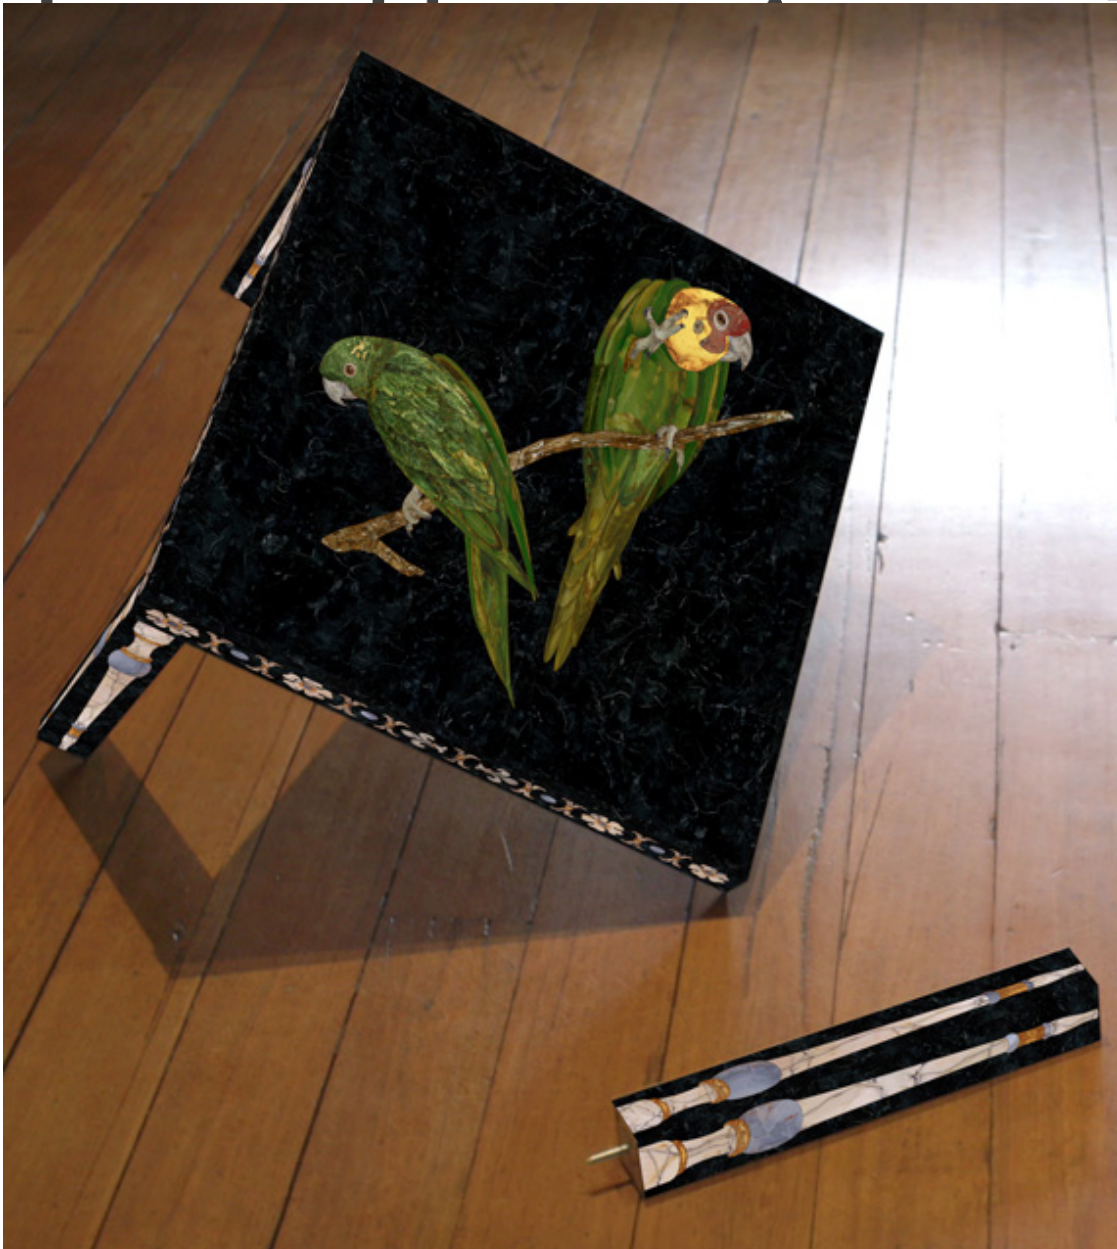

M

A

R

G

A

Gary Carsley, *Pietre Dure Obsidian*, 2014
Lambda monoprint, resin, LACK side table, 21.5 x 21.5 x 18 inches (55 x 55 x 44 cm) Edition of 5+2 AP