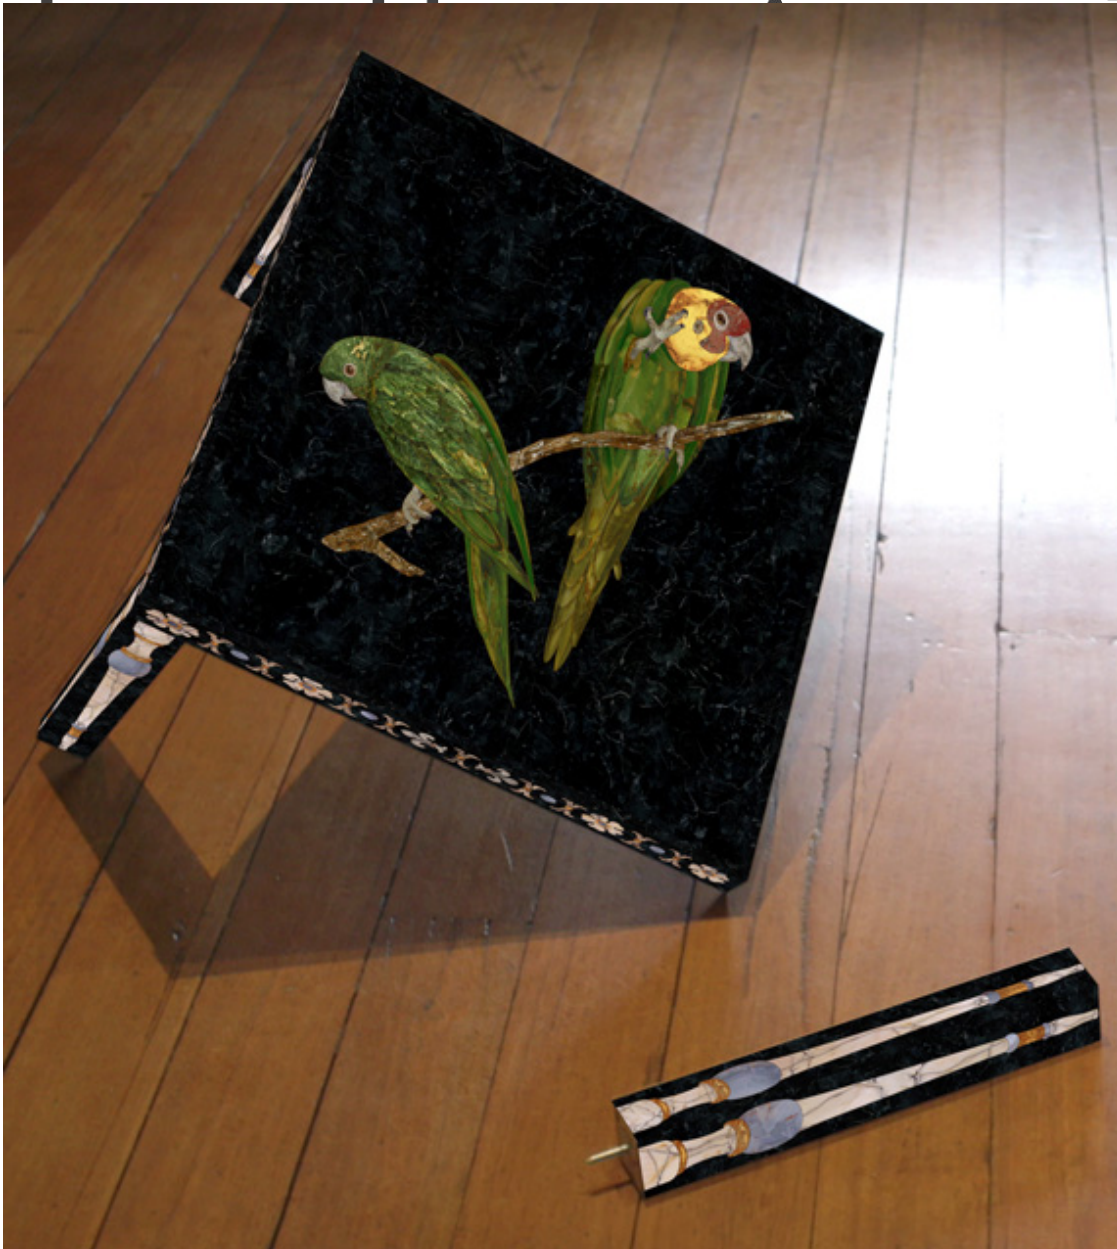

M

A

R

G

A

Gary Carsley, *Pietre Dure Obsidian*, 2014  
Lambda monprint, resin, LACK side table, 21.5 x 21.5 x 18 inches (55 x 55 x 44 cm) Edition of 5+2 AP