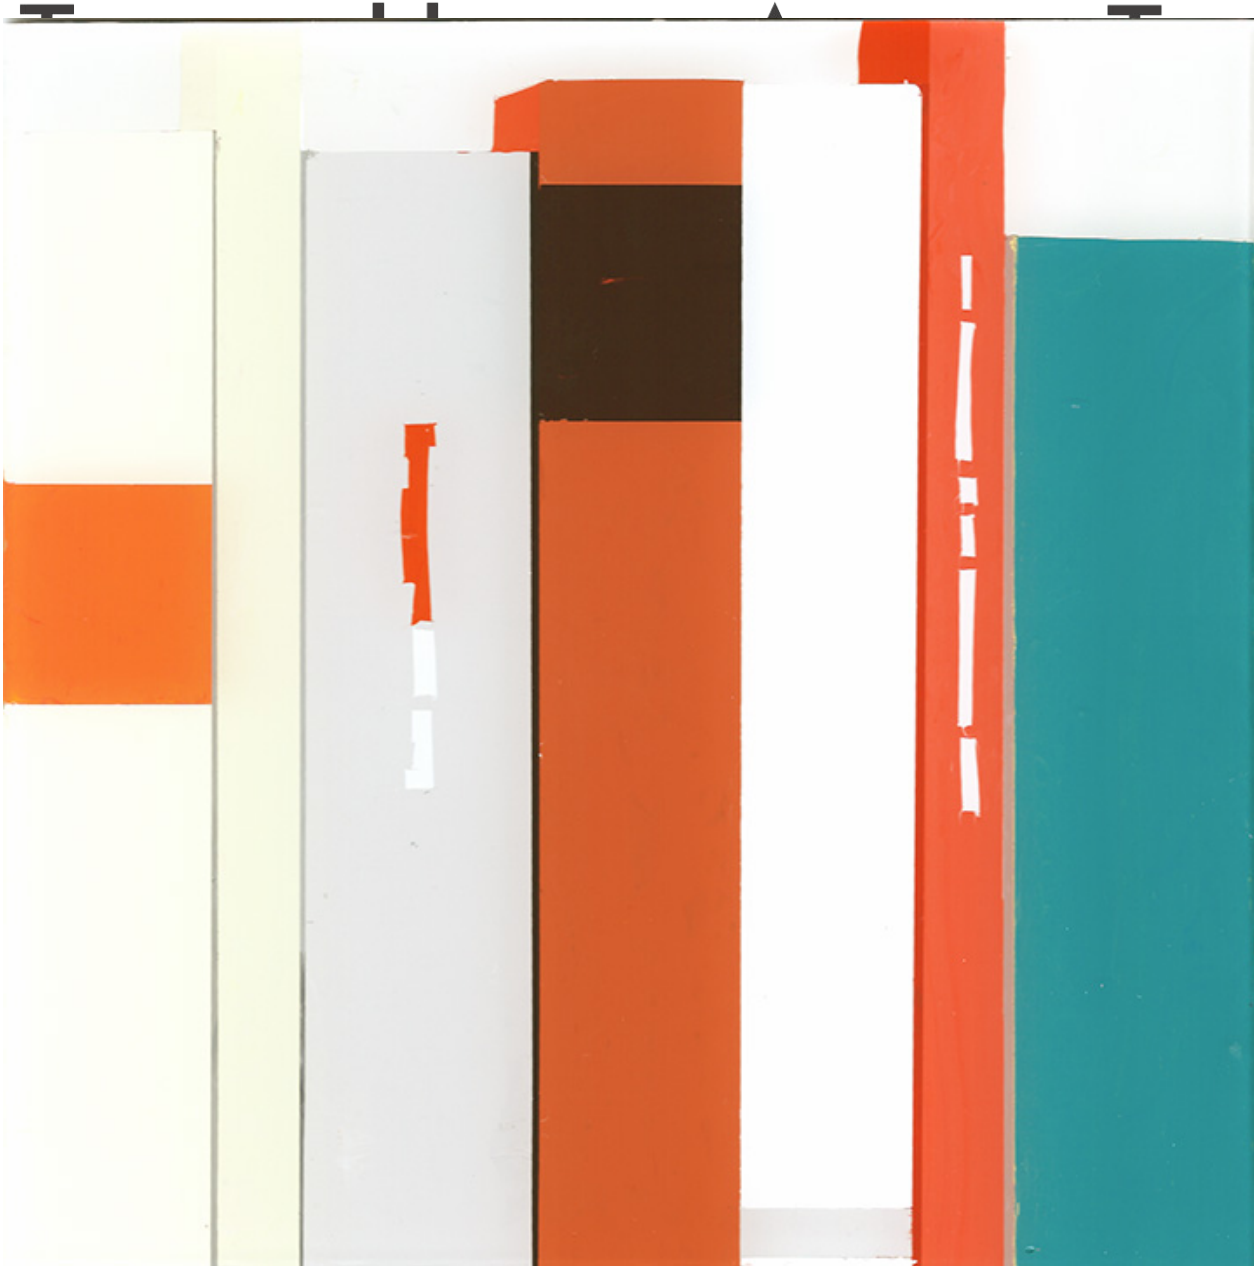

M

A

R

G

A

C

E

Maria Park, *Bookcase 15*, 2014

Acrylic on Plexiglas on wall mounted shelving, 7 x 7 inches (18 x 18 cm)